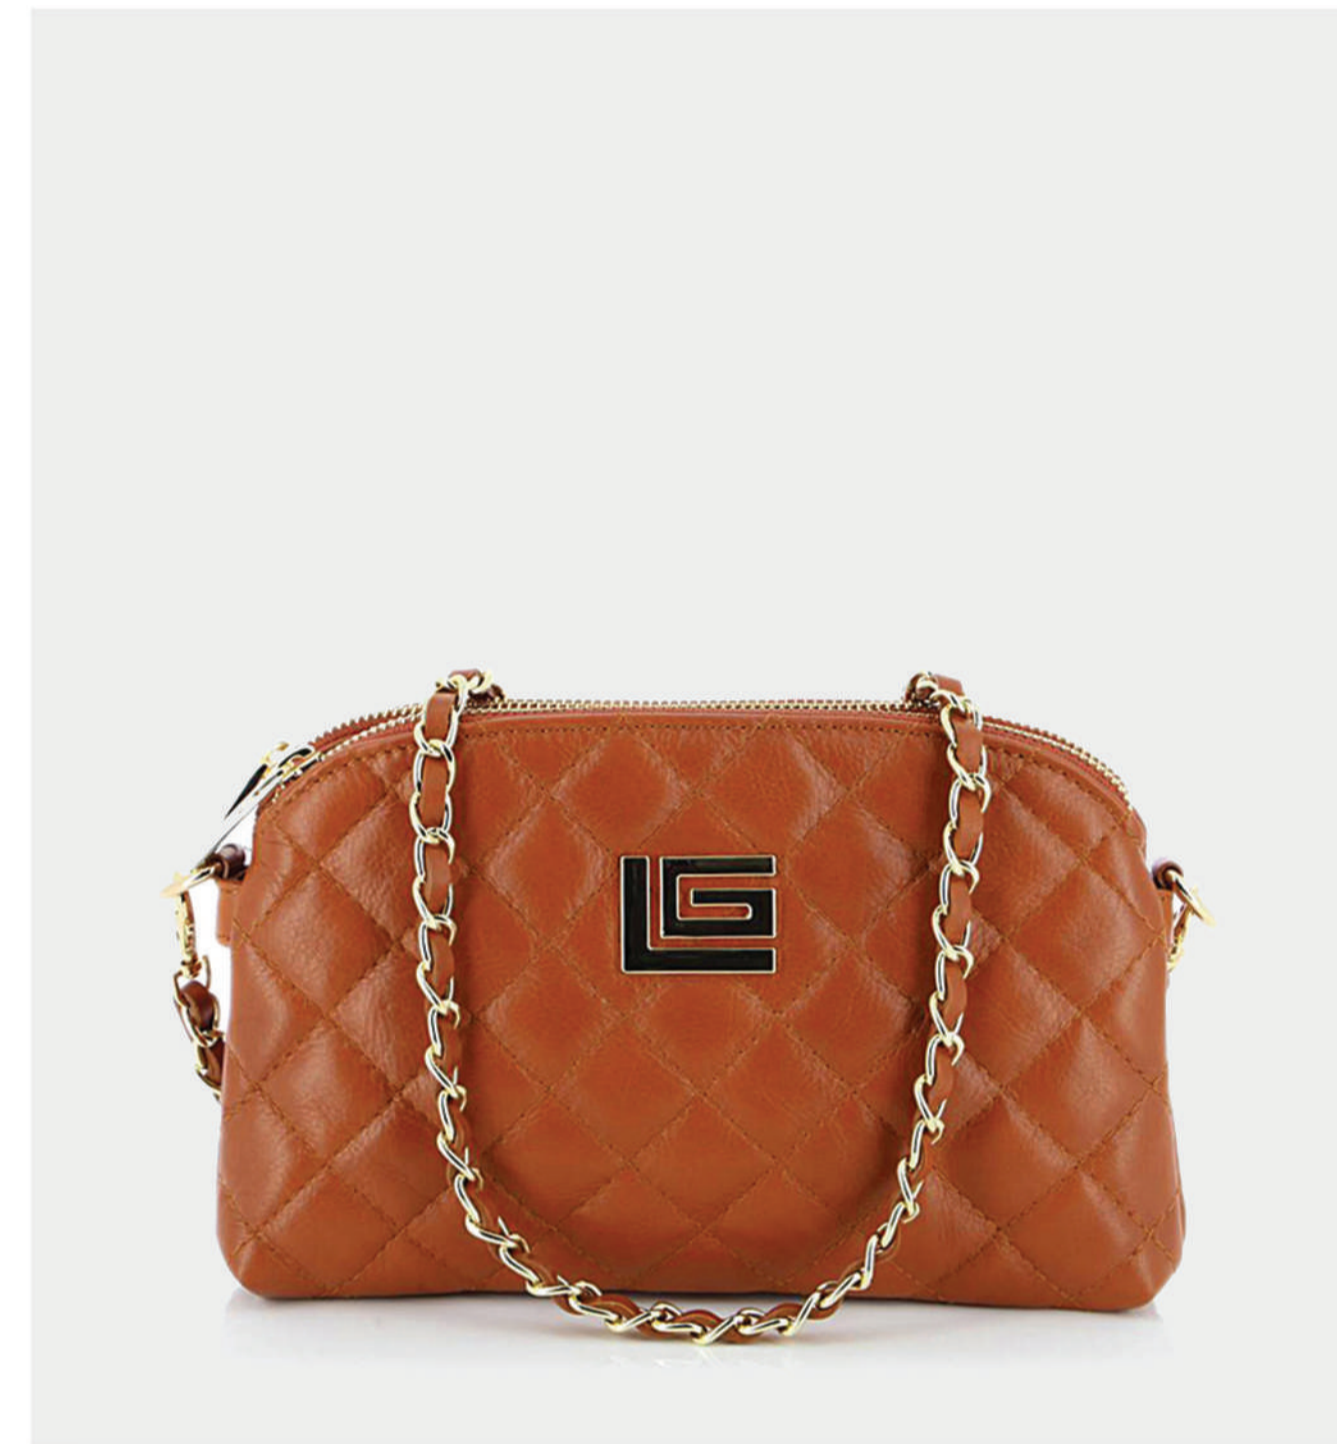

PRODUCT DETAILS

696000004201

R.P. 109

- -GENUINE LEATHER
- -GOLD GL LOGO
- -ADJUSTABLE CHAIN - STRAP
- -ZIP & BUCLE CLOSER
- -ZIP POCKET ..
- -DIMENSIONS : L:20cm W:8cm H:13cm

TABA TABA BEIGE WHITE BLUE NUDE