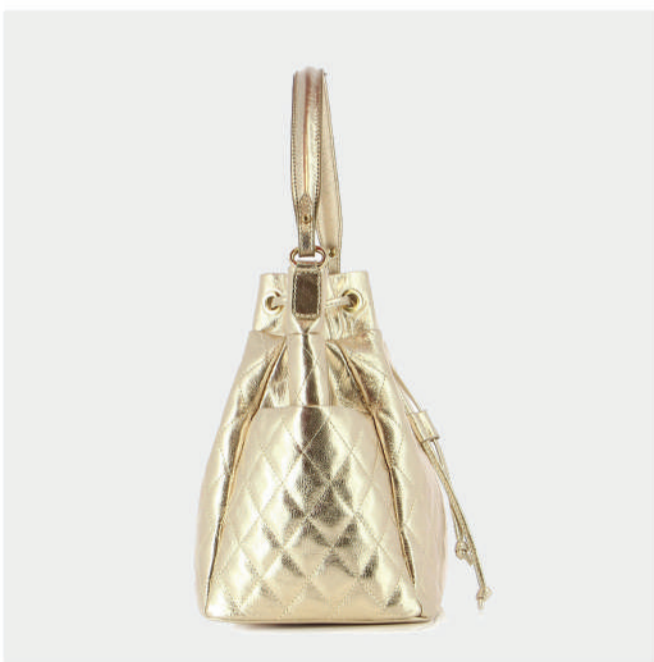

RED

TAUPE

Jillian

Guy Laroche

Erika

PRODUCT DETAILS

69300005008V

R.P. 189

- GENUINE LEATHER
- GOLD GL LOGO
- BUCKLE CLOSER
- ZIP POCKET
- DIMENSIONS : L:27cm W:18cm H:27cm

PRODUCT DETAILS

687000004332

R.P. 169

- GENUINE LEATHER
- SILVER GL LOGO
- ZIP CLOSER
- ZIP POCKET
- DIMENSIONS : L:31cm W:14cm H:32cm