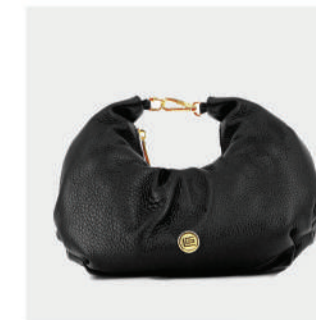

PRODUCT DETAILS

687000008800

R.P. 129

- GENUINE LEATHER
- ADJUSTABLE STRAP
- GOLD GL LOGO
- MAGNETIC CLOSER
- ZIP POCKET
- DIMENSIONS : L:27cm W:7cm H:17cm

TABA

TABA

BEIGE

TAUPE

PRODUCT DETAILS

978000008803

R.P. 99

- GENUINE LEATHER
- GOLD GL LOGO
- 2 ADJUSTABLE CHAIN
- ZIP CLOSER
- ZIP POCKET
- DIMENSIONS : L:22cm W:10cm H:20cm

BLACK

RED

BROWN

Brian