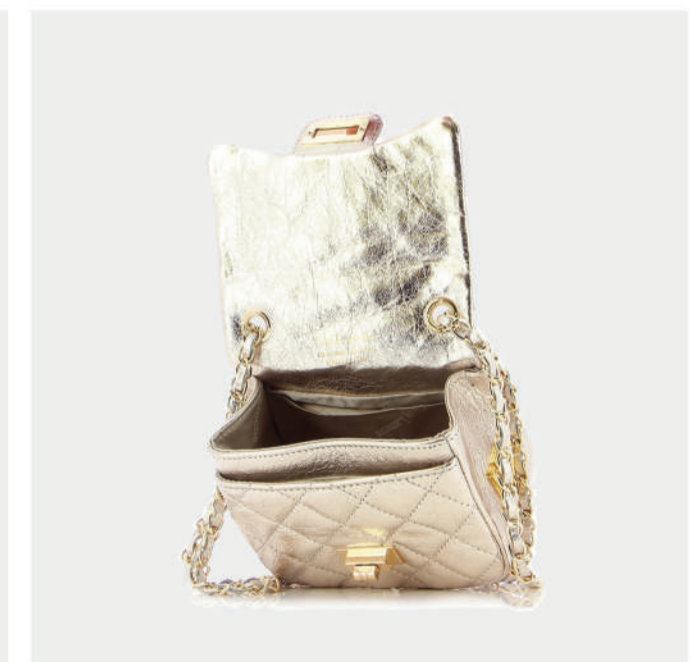

- GENUINE LEATHER
- CHAIN - STRAP
- GOLD GL LOGO
- BUCKLE CLOSER
- ZIP POCKET
- DIMENSIONS : L:17cm W:8cm H:16cm

PRODUCT DETAILS

721000003001

R.P.: 129

- GENUINE LEATHER
- GOLD GL LOGO
- BUCKLE CLOSER
- ZIP POCKET
- DIMENSIONS : L:22cm W:8cm H:16cm