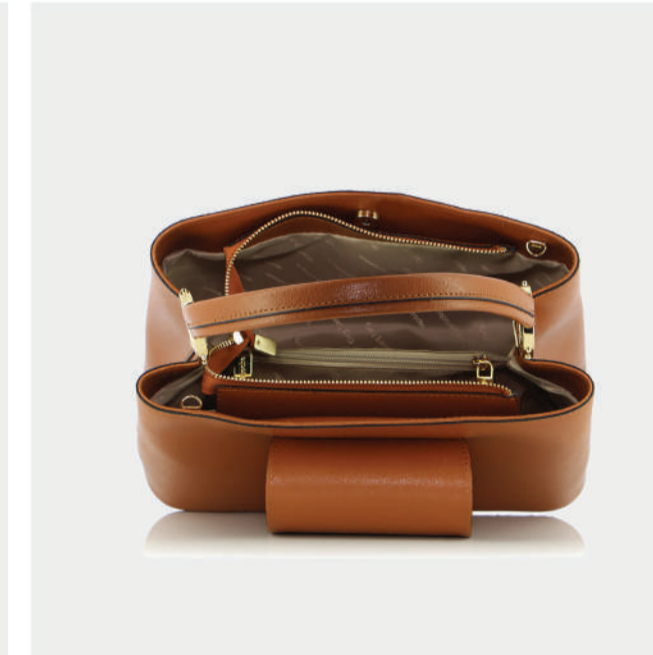

PRODUCT DETAILS

99200000699P

R.P.: 149

- GENUINE LEATHER
- GOLD GL LOGO
- ADJUSTABLE STRAP
- ZIP CLOSER
- ZIP POCKET
- DIMENSIONS : L:28cm W:6cm H:22cm

BLACK

WINE

GREEN

Barbara

Guy Laroche

Susan

PRODUCT DETAILS

709000000579

R.P.: 119

- GENUINE LEATHER
- GOLD GL LOGO
- ADJUSTABLE STRAP
- ZIP CLOSER
- ZIP POCKET
- DIMENSIONS : L:22cm W:8cm H:15cm

BLACK

TABA

PRODUCT DETAILS

687000426600

R.P.: 149

- GENUINE LEATHER
- GOLD GL LOGO
- ADJUSTABLE STRAP
- ZIP CLOSER
- ZIP POCKET
- DIMENSIONS : L:31cm W:15cm H:20cm

BLACK

TABA

WHITE

BEIGE