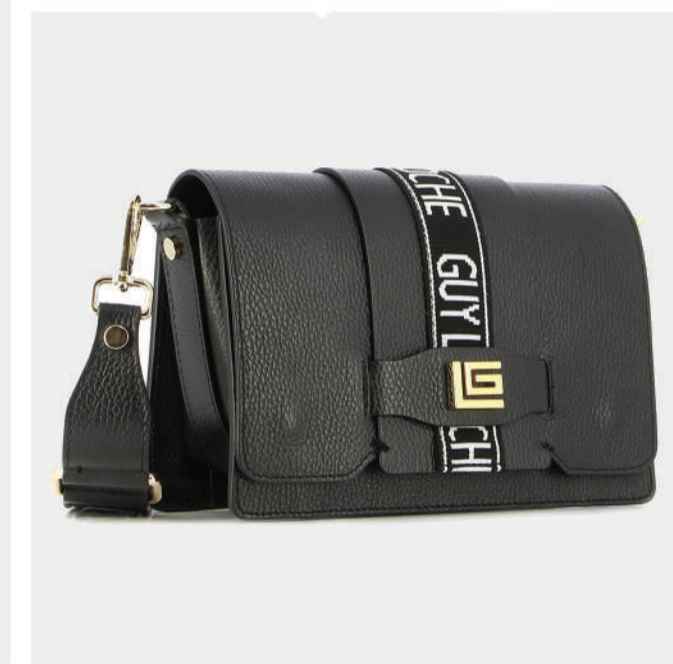

Amanda

Guy Laroche

Dorothy

PRODUCT DETAILS

9810000J15P

R.P.: 240

- GENUINE LEATHER
- GOLD GL LOGO
- ADJUSTABLE CHAIN STRAP
- ZIP CLOSER
- ZIP POCKET
- DIMENSIONS : L:23cm W:15cm H:26cm

BLACK

WINE

PRODUCT DETAILS

9810000J15G

R.P.: 259

- GENUINE LEATHER
- GOLD GL LOGO
- ADJUSTABLE STRAP
- ZIP CLOSER
- ZIP POCKET
- DIMENSIONS : L:30cm W:17cm H:34cm

BLACK

WINE

Jill

PRODUCT DETAILS

98100000001

R.P. 199

- GENUINE LEATHER
- GOLD GL LOGO
- ADJUSTABLE STRAP
- DIMENSIONS : L:23cm W:14cm H:21cm

BLACK

TABA

BEIGE

Guy Laroche

Ray

PRODUCT DETAILS

98100000005

R.P. 199

- GENUINE LEATHER
- GOLD GL LOGO
- ADJUSTABLE STRAP
- BUCLE CLOSER
- ZIP POCKET
- DIMENSIONS : L:25cm W:9cm H:17cm

BLACK

TABA

BEIGE