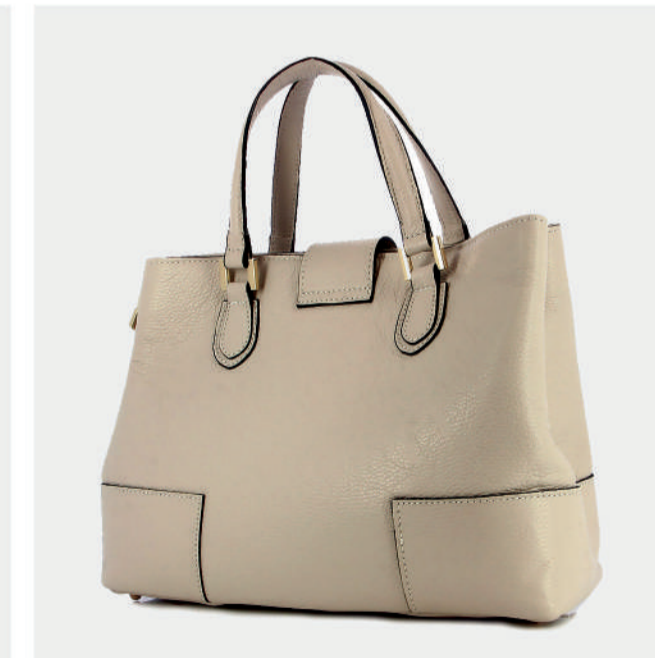

Lacey

PRODUCT DETAILS

7018283DABGO

R.P.: 179

- GENUINE LEATHER
- GOLD GL LOGO
- ADJUSTABLE STRAP
- ZIP CLOSER
- ZIP POCKET
- DIMENSIONS : L:35cm W:15cm H:25cm

BLACK

TABA

BEIGE

PRODUCT DETAILS

689000008119

R.P.: 169

- GENUINE LEATHER
- GOLD GL LOGO
- ADJUSTABLE STRAP
- ZIP CLOSER
- ZIP POCKET ..
- DIMENSIONS : L:37cm W:14cm H:26cm

BLACK

TABA

TAUPE

Betty