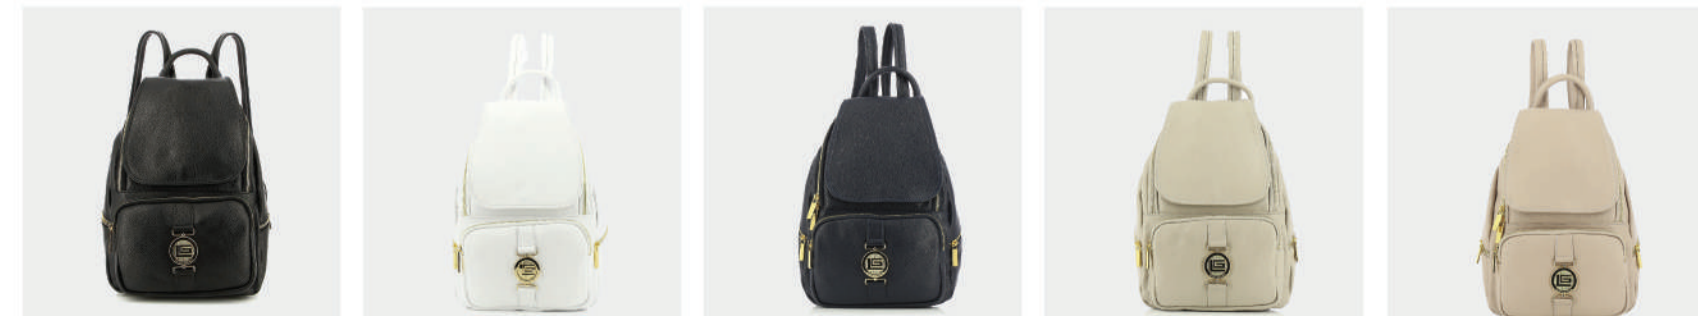

PRODUCT DETAILS

698000001852

R.P.: 159

- -GENUINE LEATHER
- -GOLD LOGO
- -ZIPCLOSER
- -ZIP POCKET
- -DIMENSIONS : L:27cm W:14cm H:34cm

BLACK WHITE BLUE BEIGE TABA