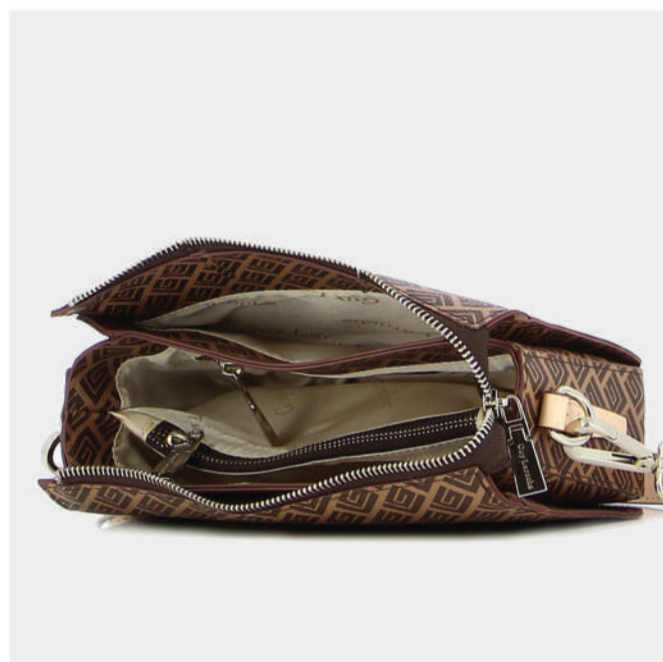

- GENUINE LEATHER
- 3 ADJUSTABLE PURCES
- ADJUSTABLE STRAP
- GOLD GL LOGO
- CHAIN - STRAP
- ZIP POCKET
- DIMENSIONS : L:30cm W:8cm H:13cm

BLACK

TABA

PRODUCT DETAILS

9810000J19G

R.P. 258

- GENUINE LEATHER
- GOLD GL LOGO
- 2 ADJUSTABLE PURCES
- ADJUSTABLE STRAP
- CHAIN - STRAP
- ZIP POCKET
- DIMENSIONS : L:25cm W:5cm H:15cm

BLACK

Emma

Guy Laroche

Nicole

PRODUCT DETAILS

656000008863

R.P. 149

- ECO LEATHER
- 2 ADJUSTABLE STRAPS
- BLACK SILVER LOGO
- ZIP POCKET
- DIMENSIONS : L:22cm W:14cm H:18cm

TABA

PRODUCT DETAILS

991000000511

R.P. 159

- GENUINE LEATHER
- GOLD GL LOGO
- 2 ADJUSTABLE STRAPS
- ZIP & BUCLE CLOSER
- ZIP POCKET
- DIMENSIONS : L:21cm W:10cm H:17cm

BLACK

TABA

FUCHSIA