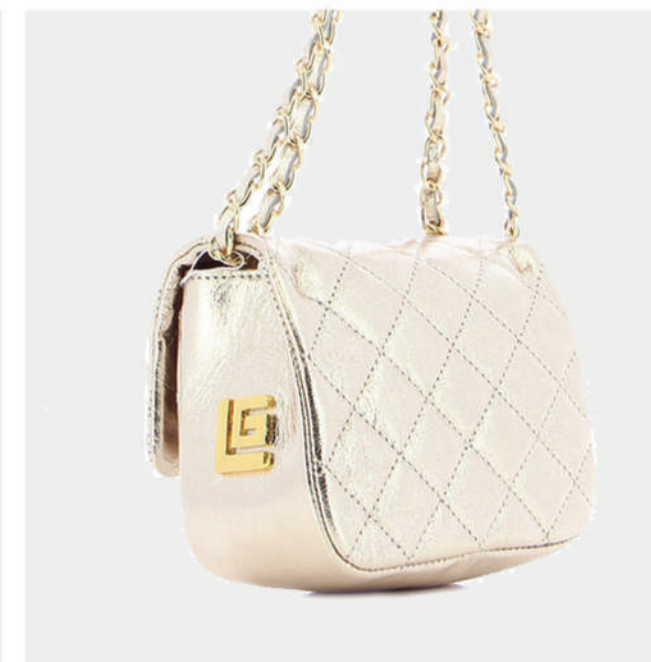

- GENUINE LEATHER
- CHAIN - STRAP
- GOLD GL LOGO
- BUCKLE CLOSER
- ZIP POCKET
- DIMENSIONS : L:17cm W:8cm H:16cm

PRODUCT DETAILS

721000003001

R.P.: 129

- GENUINE LEATHER
- GOLD GL LOGO
- BUCKLE CLOSER
- ZIP POCKET
- DIMENSIONS : L:22cm W:8cm H:16cm