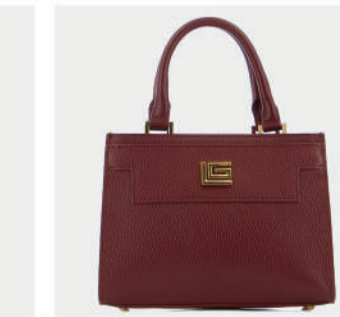

BEIGE

Patricia

Guy Laroche

Jennifer

PRODUCT DETAILS

9810J14PDOLL

R.P.: 270

- GENUINE LEATHER
- GOLD GL LOGO
- ADJUSTABLE STRAP
- ZIP CLOSER
- ZIP POCKET
- DIMENSIONS : L:23cm W:10cm H:20cm

BLACK

TABA

PRODUCT DETAILS

9810J16PDOLL

R.P.: 218

- GENUINE LEATHER
- GOLD GL LOGO
- ADJUSTABLE STRAP
- ZIP CLOSER
- ZIP POCKET
- DIMENSIONS : L:23cm W:13cm H:17cm

BLACK

WINE

Linda

Guy Laroche

Elizabeth

PRODUCT DETAILS

95300000054

R.P.: 175

- GENUINE LEATHER
- GOLD GL LOGO
- ADJUSTABLE STRAP
- ZIP CLOSER
- ZIP POCKET
- DIMENSIONS : L:30cm W:10cm H:22cm

BLACK

PRODUCT DETAILS

99200000699P

R.P.: 149

- GENUINE LEATHER
- GOLD GL LOGO
- ADJUSTABLE STRAP
- ZIP CLOSER
- ZIP POCKET
- DIMENSIONS : L:28cm W:6cm H:22cm

BLACK

WINE

GREEN

Barbara