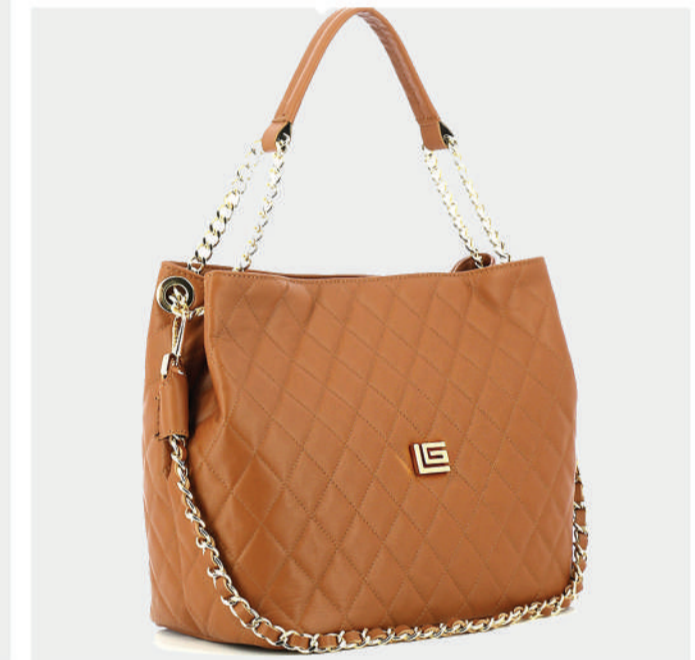

PRODUCT DETAILS

674000001444

R.P.: 179

- -GENUINE LEATHER
- -GOLD GL LOGO
- -ADJUSTABLE STRAP
- -ZIP CLOSER
- -ZIP POCKET
- -DIMENSIONS : L:35cm W:18cm H:27cm