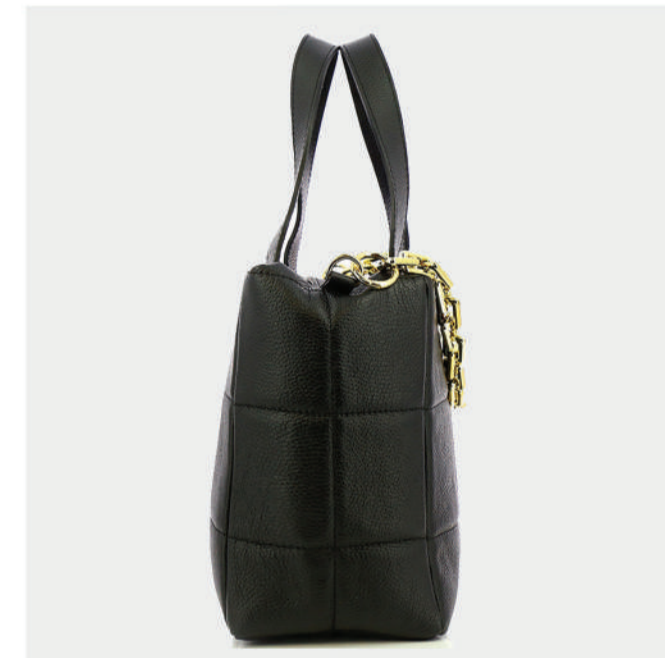

953000007171

R.P.: 199

- GENUINE LEATHER
- GOLD GL LOGO
- ADJUSTABLE STRAP
- ZIP CLOSER
- ZIP POCKET
- DIMENSIONS : L:40cm W:15cm H:30cm

PRODUCT DETAILS

921000006063

R.P.: 189

- GENUINE LEATHER
- GOLD GL LOGO
- ADJUSTABLE STRAP
- BUCLE CLOSER
- ZIP POCKET ..
- DIMENSIONS : L:35cm W:16cm H:25cm