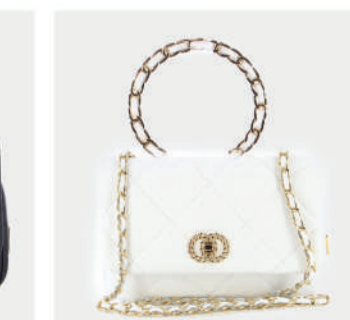

R.P.: 169

- GENUINE LEATHER
- GOLD GL LOGO
- BUCKLE CLOSER
- ZIP POCKET
- DIMENSIONS : L:22cm W:10cm H:20cm

WHITE

GOLD

TAUPE

BLACK

BLACK

WHITE