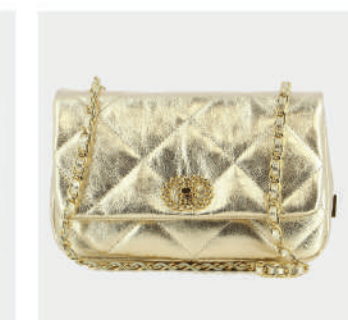

Guy Laroche

Brianna

PRODUCT DETAILS

72100002002

R.P. 159

- GENUINE LEATHER
- CHAIN - STRAP
- GOLD GL LOGO
- BUCKLE CLOSER
- ZIP POCKET
- DIMENSIONS : L:27cm W:8cm H:19cm

PRODUCT DETAILS

72100002003

R.P.: 169

- GENUINE LEATHER
- GOLD GL LOGO
- BUCKLE CLOSER
- ZIP POCKET
- DIMENSIONS : L:22cm W:10cm H:20cm

WHITE

GOLD

TAUPE

BLACK

BLACK

WHITE