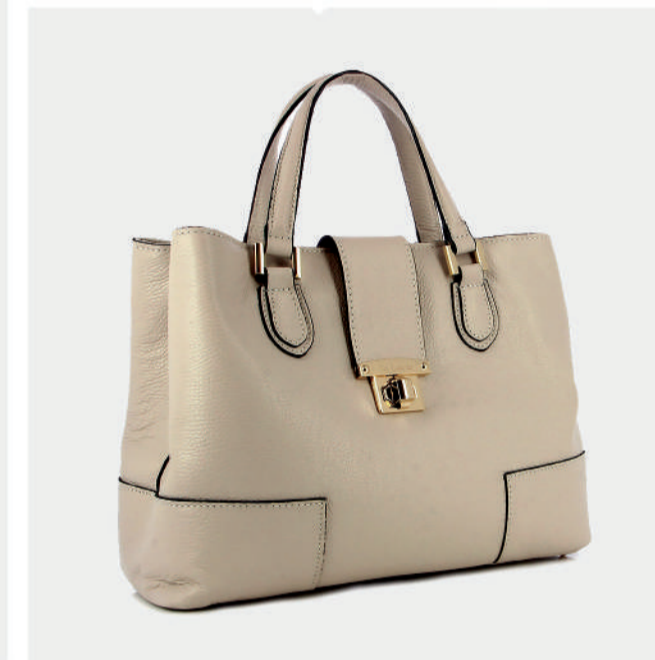

Lacey

PRODUCT DETAILS

7018283DABGO

R.P.: 179

- GENUINE LEATHER
- GOLD GL LOGO
- ADJUSTABLE STRAP
- ZIP CLOSER
- ZIP POCKET
- DIMENSIONS : L:35cm W:15cm H:25cm

BLACK

TABA

BEIGE

PRODUCT DETAILS

689000008119

R.P.: 169

- GENUINE LEATHER
- GOLD GL LOGO
- ADJUSTABLE STRAP
- ZIP CLOSER
- ZIP POCKET ..
- DIMENSIONS : L:37cm W:14cm H:26cm

BLACK

TABA

TAUPE

Betty