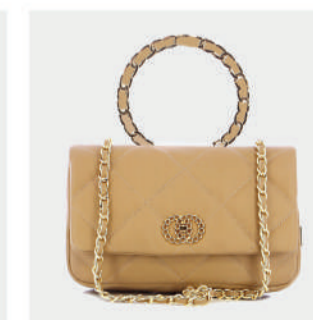

R.P.: 169

- GENUINE LEATHER
- GOLD GL LOGO
- BUCKLE CLOSER
- ZIP POCKET
- DIMENSIONS : L:22cm W:10cm H:20cm

WHITE

GOLD

TAUPE

BLACK

BLACK

WHITE