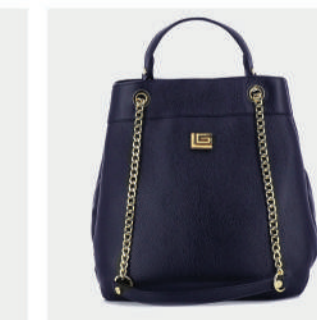

- GENUINE LEATHER
- GOLD GL LOGO
- ADJUSTABLE STRAP
- ZIP CLOSER
- ZIP POCKET ..
- DIMENSIONS : L:32cm W:13cm H:28cm

BLACK

TABA

Kimberly

Guy Laroche

Emily

PRODUCT DETAILS

72400001434

R.P.: 239

- GENUINE LEATHER
- GOLD GL LOGO
- ADJUSTABLE STRAP
- ZIP CLOSER
- ZIP POCKET
- DIMENSIONS : L:40cm W:13cm H:30cm

BLACK

TABA

PRODUCT DETAILS

762000008857

R.P.: 185

- GENUINE LEATHER
- GOLD GL LOGO
- ADJUSTABLE STRAP
- BUCLE CLOSER
- ZIP POCKET
- DIMENSIONS : L:32cm W:16cm H:35cm