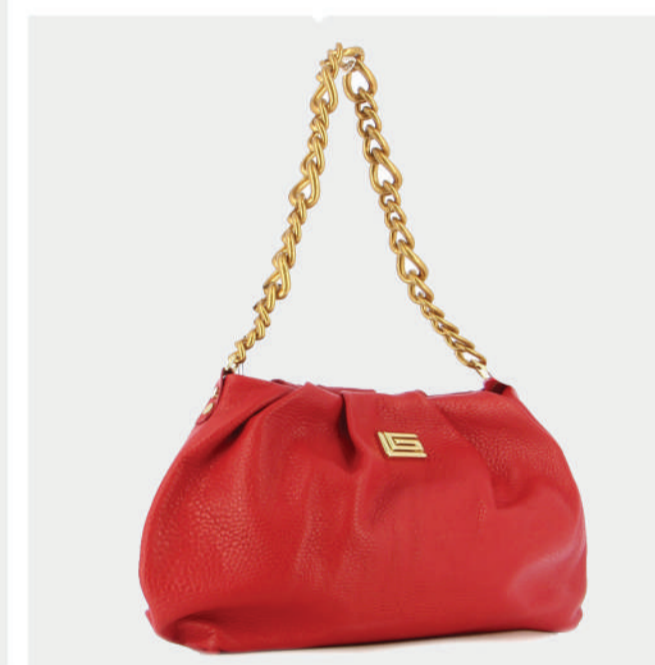

- GENUINE LEATHER
- BRONZE GL LOGO
- ADJUSTABLE CHAIN
- ADJUSTABLE STRAP
- BUCLE + ZIP CLOSER
- ZIP POCKET
- DIMENSIONS : L:28cm W:8cm H:15cm

PRODUCT DETAILS

64800004539

R.P. 159

- GENUINE LEATHER
- BRONZE GL LOGO
- ADJUSTABLE CHAIN
- ADJUSTABLE STRAP
- BUCLE + ZIP CLOSER
- ZIP POCKET
- DIMENSIONS : L:22cm W:8cm H:15cm

Romy

Guy Laroche

Léo

PRODUCT DETAILS

64800004691

R.P. 219

- GENUINE LEATHER
- BRONZE GL LOGO
- ADJUSTABLE CHAIN
- ADJUSTABLE STRAP
- ZIP CLOSER
- ZIP POCKET
- DIMENSIONS : L:32cm W:9cm H:23cm

TABA

TAUPE

RED

PRODUCT DETAILS

64800005008

R.P. 189

- GENUINE LEATHER
- GOLD GL LOGO
- ADJUSTABLE CHAIN
- ZIP CLOSER
- ZIP POCKET
- DIMENSIONS : L:37cm W:11cm H:23cm

BLACK

RED

Amanda

Guy Laroche

Dorothy

PRODUCT DETAILS

9810000J15P

R.P.: 240

- GENUINE LEATHER
- GOLD GL LOGO
- ADJUSTABLE CHAIN STRAP
- ZIP CLOSER
- ZIP POCKET
- DIMENSIONS : L:23cm W:15cm H:26cm

BLACK