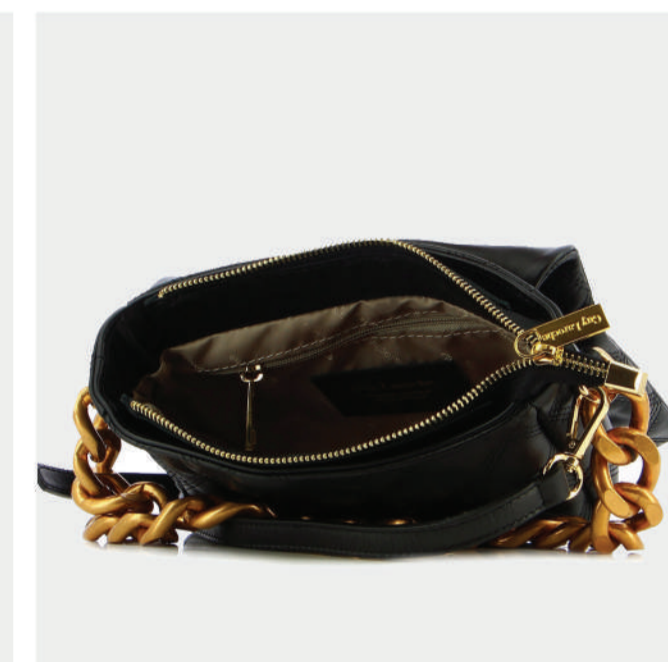

- GENUINE LEATHER
- BRONZE GL LOGO
- ADJUSTABLE CHAIN
- ADJUSTABLE STRAP
- BUCLE + ZIP CLOSER
- ZIP POCKET
- DIMENSIONS : L:28cm W:8cm H:15cm

PRODUCT DETAILS

64800004539

R.P. 159

- GENUINE LEATHER
- BRONZE GL LOGO
- ADJUSTABLE CHAIN
- ADJUSTABLE STRAP
- BUCLE + ZIP CLOSER
- ZIP POCKET
- DIMENSIONS : L:22cm W:8cm H:15cm

BLACK

TABATA

GREEN

RED

BLACK

TABATA

GREEN

RED

Romy

Guy Laroche

Léo

PRODUCT DETAILS

64800004691

R.P. 219

- GENUINE LEATHER
- BRONZE GL LOGO
- ADJUSTABLE CHAIN
- ADJUSTABLE STRAP
- ZIP CLOSER
- ZIP POCKET
- DIMENSIONS : L:32cm W:9cm H:23cm

TABA

TAUPE

RED

PRODUCT DETAILS

64800005008

R.P. 189

- GENUINE LEATHER
- GOLD GL LOGO
- ADJUSTABLE CHAIN
- ZIP CLOSER
- ZIP POCKET
- DIMENSIONS : L:37cm W:11cm H:23cm

BLACK

RED