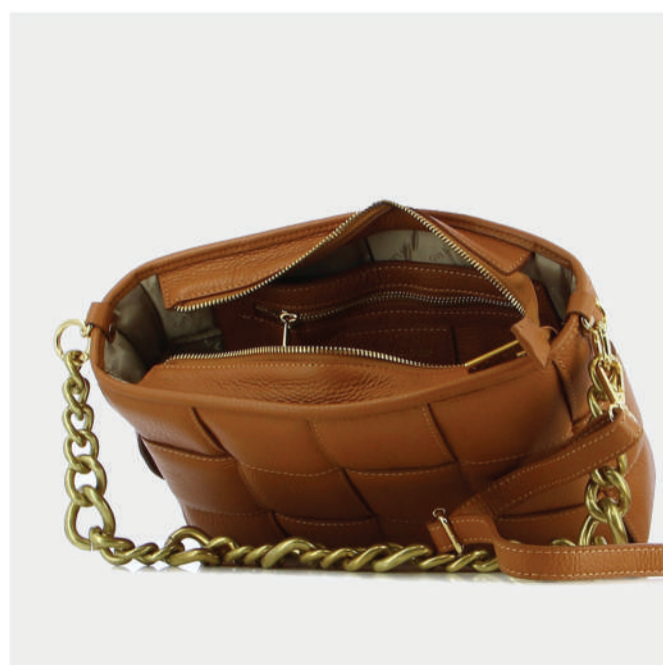

- GENUINE LEATHER
- BRONZE GL LOGO
- ADJUSTABLE CHAIN
- ADJUSTABLE STRAP
- BUCLE + ZIP CLOSER
- ZIP POCKET
- DIMENSIONS : L:28cm W:8cm H:15cm

PRODUCT DETAILS

64800004539

R.P. 159

- GENUINE LEATHER
- BRONZE GL LOGO
- ADJUSTABLE CHAIN
- ADJUSTABLE STRAP
- BUCLE + ZIP CLOSER
- ZIP POCKET
- DIMENSIONS : L:22cm W:8cm H:15cm

Romy

Guy Laroche

Léo

PRODUCT DETAILS

64800004691

R.P. 219

- GENUINE LEATHER
- BRONZE GL LOGO
- ADJUSTABLE CHAIN
- ADJUSTABLE STRAP
- ZIP CLOSER
- ZIP POCKET
- DIMENSIONS : L:32cm W:9cm H:23cm

TABA

TAUPE

RED

PRODUCT DETAILS

64800005008

R.P. 189

- GENUINE LEATHER
- GOLD GL LOGO
- ADJUSTABLE CHAIN
- ZIP CLOSER
- ZIP POCKET
- DIMENSIONS : L:37cm W:11cm H:23cm

BLACK

RED

Amanda

Guy Laroche

Dorothy

PRODUCT DETAILS

9810000J15P

R.P.: 240

- GENUINE LEATHER
- GOLD GL LOGO
- ADJUSTABLE CHAIN STRAP
- ZIP CLOSER
- ZIP POCKET
- DIMENSIONS : L:23cm W:15cm H:26cm

BLACK