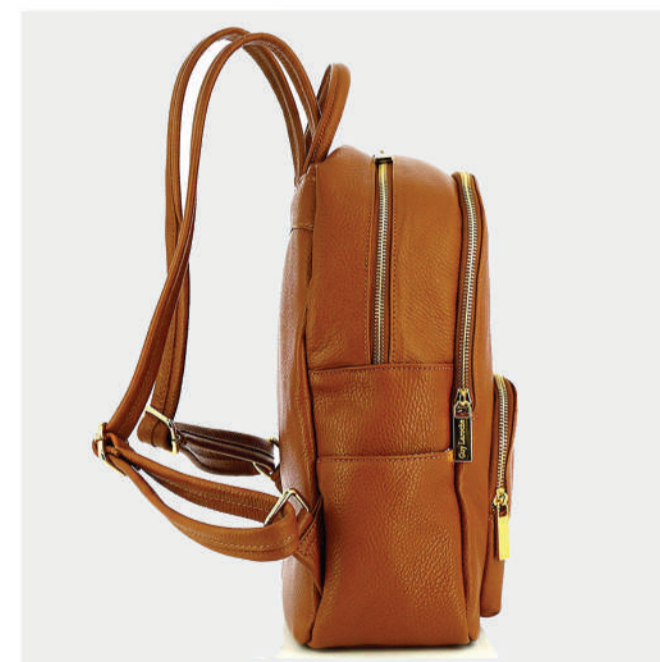

PRODUCT DETAILS

698000001852

R.P.: 159

- -GENUINE LEATHER
- -GOLD LOGO
- -ZIPCLOSER
- -ZIP POCKET
- -DIMENSIONS : L:27cm W:14cm H:34cm

BLACK WHITE BLUE BEIGE TABA