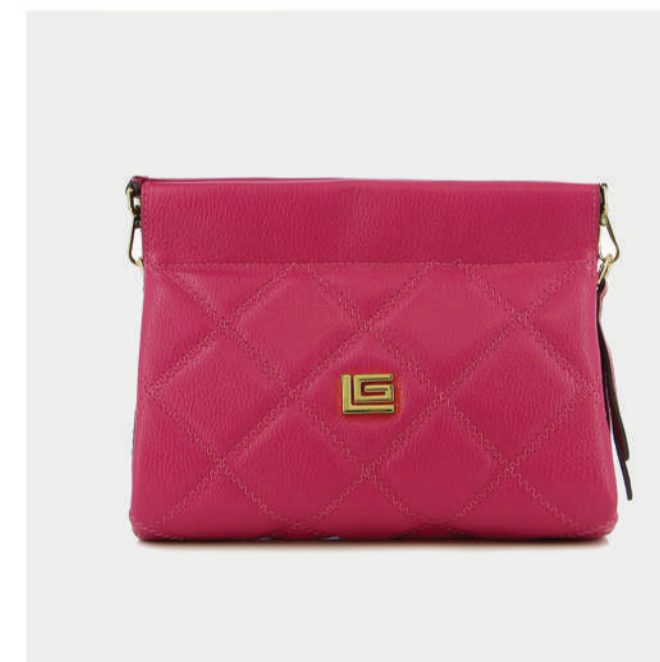

- GENUINE LEATHER
- 3 ADJUSTABLE PURCES
- ADJUSTABLE STRAP
- GOLD GL LOGO
- CHAIN - STRAP
- ZIP POCKET
- DIMENSIONS : L:30cm W:8cm H:13cm

BLACK

TABA

PRODUCT DETAILS

9810000J19G

R.P. 258

- GENUINE LEATHER
- GOLD GL LOGO
- 2 ADJUSTABLE PURCES
- ADJUSTABLE STRAP
- CHAIN - STRAP
- ZIP POCKET
- DIMENSIONS : L:25cm W:5cm H:15cm

BLACK

Emma

Guy Laroche

Nicole

PRODUCT DETAILS

656000008863

R.P. 149

- ECO LEATHER
- 2 ADJUSTABLE STRAPS
- BLACK SILVER LOGO
- ZIP POCKET
- DIMENSIONS : L:22cm W:14cm H:18cm

TABA

PRODUCT DETAILS

991000000511

R.P. 159

- GENUINE LEATHER
- GOLD GL LOGO
- 2 ADJUSTABLE STRAPS
- ZIP & BUCLE CLOSER
- ZIP POCKET
- DIMENSIONS : L:21cm W:10cm H:17cm

BLACK

TABA

FUCHSIA

Cynthia

Guy Laroche

Laura

PRODUCT DETAILS

674000421333

R.P. 99

- GENUINE LEATHER
- ADJUSTABLE CHAIN - STRAP
- GOLD GL LOGO
- ZIP CLOSER
- ZIP POCKET
- DIMENSIONS : L:27cm W:5cm H:18cm

PRODUCT DETAILS