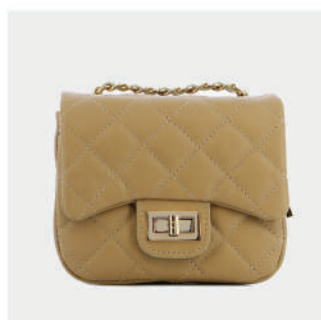

- GENUINE LEATHER
- CHAIN - STRAP
- GOLD GL LOGO
- BUCKLE CLOSER
- ZIP POCKET
- DIMENSIONS : L:17cm W:8cm H:16cm

PRODUCT DETAILS

721000003001

R.P.: 129

- GENUINE LEATHER
- GOLD GL LOGO
- BUCKLE CLOSER
- ZIP POCKET
- DIMENSIONS : L:22cm W:8cm H:16cm