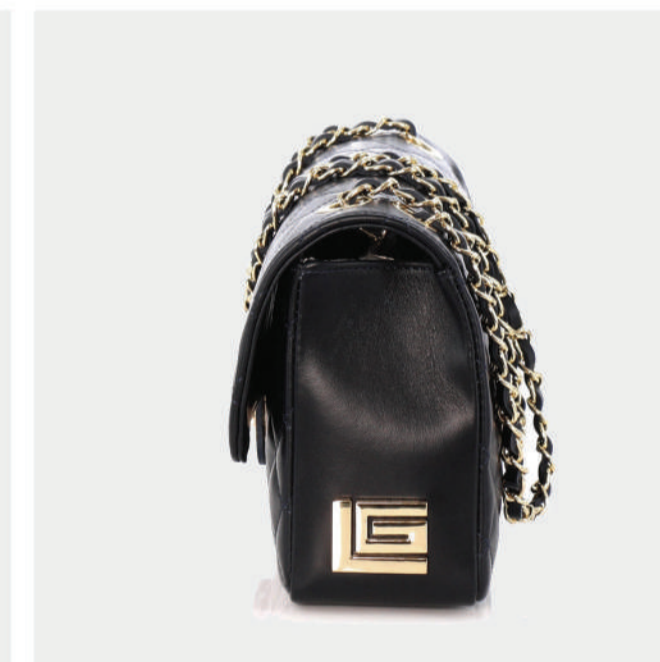

PRODUCT DETAILS

697000422000

R.P. 159

- -GENUINE LEATHER
- -GOLD GL LOGO
- -CHAIN - STRAP
- -ZIP POCKET
- -DIMENSIONS : L:28cm W:8cm H:17cm

BLACK BEIGE TABA BLUE