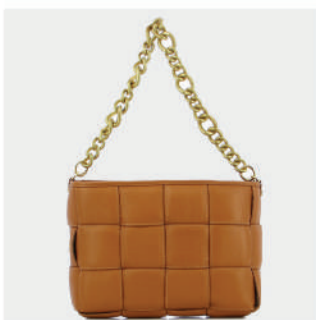

- GENUINE LEATHER
- BRONZE GL LOGO
- ADJUSTABLE CHAIN
- ADJUSTABLE STRAP
- BUCLE + ZIP CLOSER
- ZIP POCKET
- DIMENSIONS : L:28cm W:8cm H:15cm

PRODUCT DETAILS

64800004539

R.P. 159

- GENUINE LEATHER
- BRONZE GL LOGO
- ADJUSTABLE CHAIN
- ADJUSTABLE STRAP
- BUCLE + ZIP CLOSER
- ZIP POCKET
- DIMENSIONS : L:22cm W:8cm H:15cm

BLACK

TABATA

GREEN

RED

BLACK

TABATA

GREEN

RED

Romy

Guy Laroche

Léo

PRODUCT DETAILS

64800004691

R.P. 219

- GENUINE LEATHER
- BRONZE GL LOGO
- ADJUSTABLE CHAIN
- ADJUSTABLE STRAP
- ZIP CLOSER
- ZIP POCKET
- DIMENSIONS : L:32cm W:9cm H:23cm

TABA

TAUPE

RED

PRODUCT DETAILS

64800005008

R.P. 189

- GENUINE LEATHER
- GOLD GL LOGO
- ADJUSTABLE CHAIN
- ZIP CLOSER
- ZIP POCKET
- DIMENSIONS : L:37cm W:11cm H:23cm

BLACK

RED