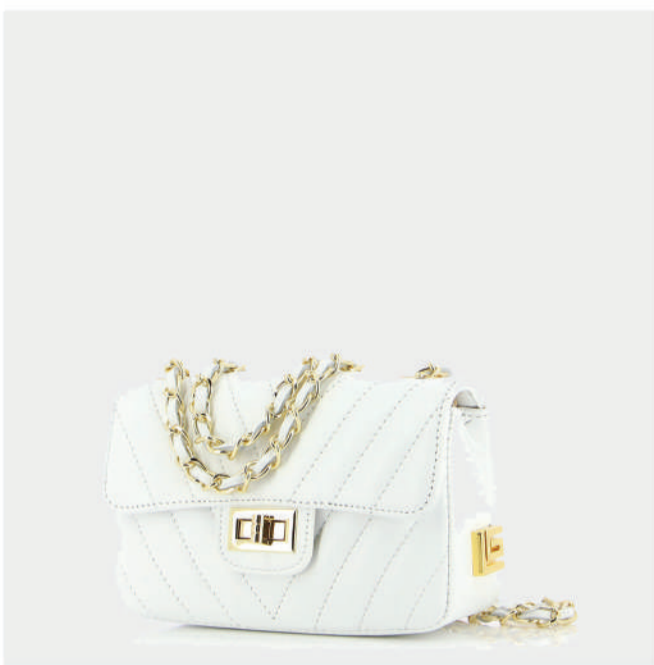

R.P. 119

- GENUINE LEATHER
- GOLD GL LOGO
- CHAIN - STRAP
- ZIP POCKET
- DIMENSIONS : L:20cm W:8cm H:13cm

PRODUCT DETAILS

697000423000

R.P. 119

- GENUINE LEATHER
- GOLD GL LOGO
- CHAIN - STRAP
- ZIP POCKET
- DIMENSIONS : L:20cm W:8cm H:13cm