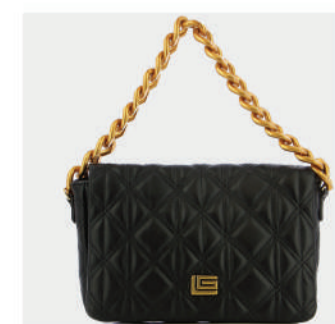

- GENUINE LEATHER
- BRONZE GL LOGO
- ADJUSTABLE CHAIN
- ADJUSTABLE STRAP
- BUCLE + ZIP CLOSER
- ZIP POCKET
- DIMENSIONS : L:28cm W:8cm H:15cm

PRODUCT DETAILS

64800004539

R.P. 159

- GENUINE LEATHER
- BRONZE GL LOGO
- ADJUSTABLE CHAIN
- ADJUSTABLE STRAP
- BUCLE + ZIP CLOSER
- ZIP POCKET
- DIMENSIONS : L:22cm W:8cm H:15cm

BLACK

TABATA

GREEN

RED

BLACK

TABATA

GREEN

RED

Romy

Guy Laroche

Léo

PRODUCT DETAILS

64800004691

R.P. 219

- GENUINE LEATHER
- BRONZE GL LOGO
- ADJUSTABLE CHAIN
- ADJUSTABLE STRAP
- ZIP CLOSER
- ZIP POCKET
- DIMENSIONS : L:32cm W:9cm H:23cm

TABA

TAUPE

RED

PRODUCT DETAILS

64800005008

R.P. 189

- GENUINE LEATHER
- GOLD GL LOGO
- ADJUSTABLE CHAIN
- ZIP CLOSER
- ZIP POCKET
- DIMENSIONS : L:37cm W:11cm H:23cm

BLACK

RED