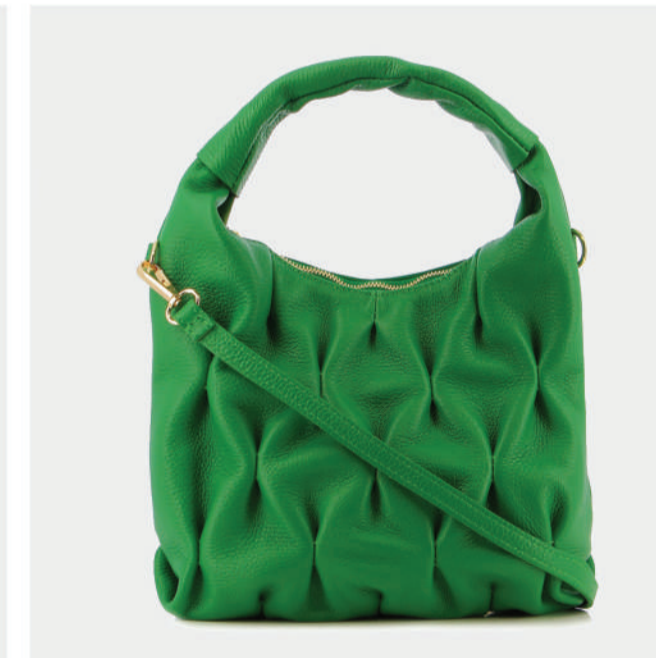

BLACK

TABA

PRODUCT DETAILS

9810J16PDOLL

R.P.: 218

- GENUINE LEATHER
- GOLD GL LOGO
- ADJUSTABLE STRAP
- ZIP CLOSER
- ZIP POCKET
- DIMENSIONS : L:23cm W:13cm H:17cm

BLACK

WINE

Linda

Guy Laroche

Elizabeth

PRODUCT DETAILS

95300000054

R.P.: 175

- GENUINE LEATHER
- GOLD GL LOGO
- ADJUSTABLE STRAP
- ZIP CLOSER
- ZIP POCKET
- DIMENSIONS : L:30cm W:10cm H:22cm

BLACK

PRODUCT DETAILS

99200000699P

R.P.: 149

- GENUINE LEATHER
- GOLD GL LOGO
- ADJUSTABLE STRAP
- ZIP CLOSER
- ZIP POCKET
- DIMENSIONS : L:28cm W:6cm H:22cm

BLACK

WINE

GREEN

Barbara