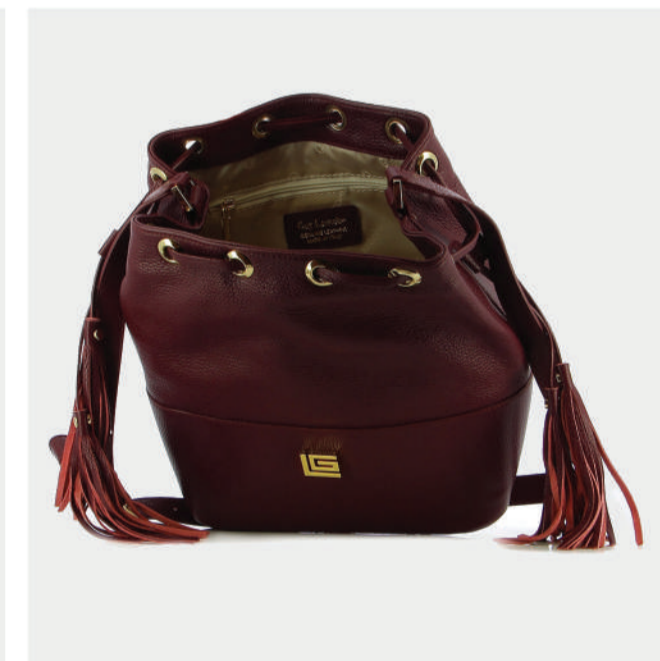

TAUPE

RED

PRODUCT DETAILS

64800005008

R.P. 189

- GENUINE LEATHER
- GOLD GL LOGO
- ADJUSTABLE CHAIN
- ZIP CLOSER
- ZIP POCKET
- DIMENSIONS : L:37cm W:11cm H:23cm

BLACK

RED

Amanda

Guy Laroche

Dorothy

PRODUCT DETAILS

9810000J15P

R.P.: 240

- GENUINE LEATHER
- GOLD GL LOGO
- ADJUSTABLE CHAIN STRAP
- ZIP CLOSER
- ZIP POCKET
- DIMENSIONS : L:23cm W:15cm H:26cm

BLACK

WINE

PRODUCT DETAILS

9810000J15G

R.P.: 259

- GENUINE LEATHER
- GOLD GL LOGO
- ADJUSTABLE STRAP
- ZIP CLOSER
- ZIP POCKET
- DIMENSIONS : L:30cm W:17cm H:34cm

BLACK

WINE

Jill

PRODUCT DETAILS

98100000001

R.P. 199

- GENUINE LEATHER
- GOLD GL LOGO
- ADJUSTABLE STRAP
- DIMENSIONS : L:23cm W:14cm H:21cm

BLACK

TABA

BEIGE

Guy Laroche