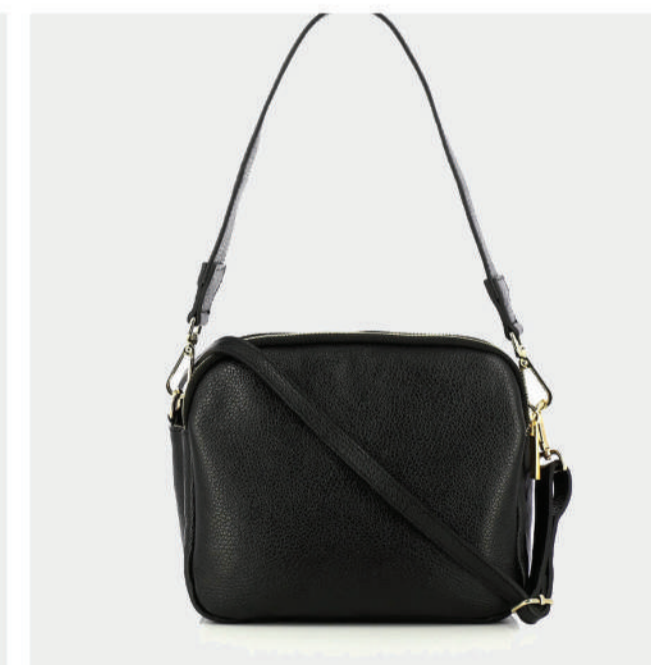

Amy

Guy Laroche

Angela

PRODUCT DETAILS

687000000017

R.P. 99

- GENUINE LEATHER
- ADJUSTABLE STRAP
- GOLD GL LOGO
- ZIP CLOSER
- ZIP POCKET
- DIMENSIONS : L:23cm W:7cm H:17cm

PRODUCT DETAILS

777000000014

R.P. 129

- GENUINE LEATHER
- GOLD GL LOGO
- 2 ADJUSTABLE STRAPS
- ZIP & BUCLE CLOSER
- ZIP POCKET
- DIMENSIONS : L:30cm W:10cm H:28cm

TABA

TABA

BEIGE

WHITE

BLUE