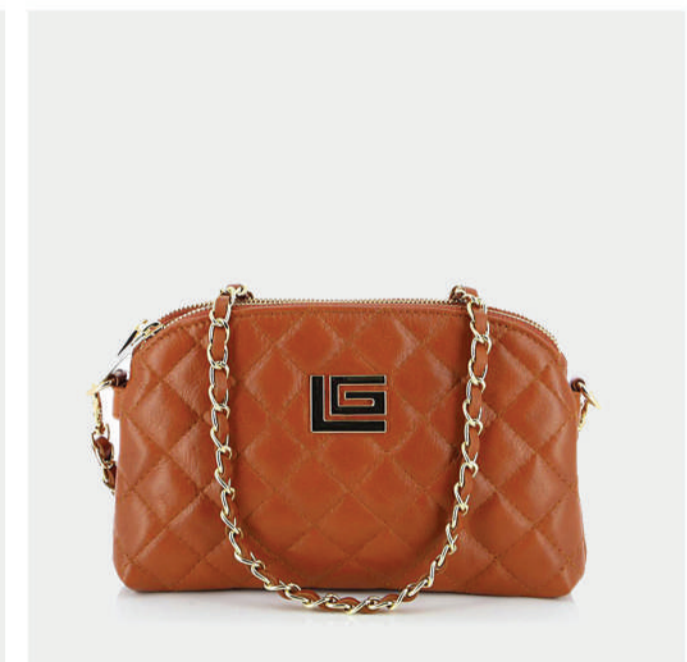

Cynthia

Guy Laroche

Laura

PRODUCT DETAILS

674000421333

R.P. 99

- GENUINE LEATHER
- ADJUSTABLE CHAIN - STRAP
- GOLD GL LOGO
- ZIP CLOSER
- ZIP POCKET
- DIMENSIONS : L:27cm W:5cm H:18cm

PRODUCT DETAILS

696000004201

R.P. 109

- GENUINE LEATHER
- GOLD GL LOGO
- ADJUSTABLE CHAIN - STRAP
- ZIP & BUCLE CLOSER
- ZIP POCKET ..
- DIMENSIONS : L:20cm W:8cm H:13cm

TABA TABA BEIGE WHITE BLUE NUDE

BLACK TABA BEIGE WHITE NUDE BLUE