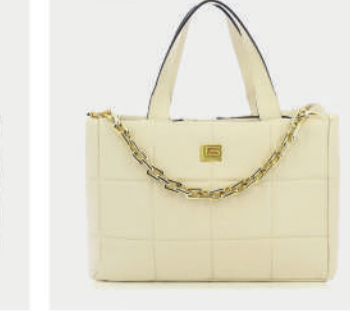

Donna

Guy Laroche

Michelle

PRODUCT DETAILS

953000007171

R.P.: 199

- -GENUINE LEATHER
- -GOLD GL LOGO
- -ADJUSTABLE STRAP
- -ZIP CLOSER
- -ZIP POCKET
- -DIMENSIONS : L:40cm W:15cm H:30cm

PRODUCT DETAILS

921000006063

R.P.: 189

- -GENUINE LEATHER
- -GOLD GL LOGO
- -ADJUSTABLE STRAP
- -BUCLE CLOSER
- -ZIP POCKET ..
- -DIMENSIONS : L:35cm W:16cm H:25cm

BEIGE