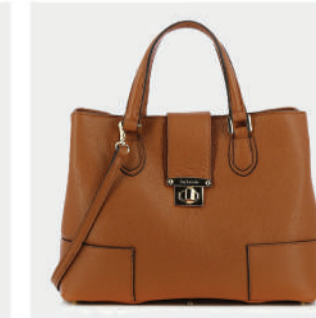

Lacey

PRODUCT DETAILS

7018283DABGO

R.P.: 179

- GENUINE LEATHER
- GOLD GL LOGO
- ADJUSTABLE STRAP
- ZIP CLOSER
- ZIP POCKET
- DIMENSIONS : L:35cm W:15cm H:25cm

BLACK

TABA

BEIGE

PRODUCT DETAILS

689000008119

R.P.: 169

- GENUINE LEATHER
- GOLD GL LOGO
- ADJUSTABLE STRAP
- ZIP CLOSER
- ZIP POCKET ..
- DIMENSIONS : L:37cm W:14cm H:26cm

BLACK

TABA

TAUPE

Betty