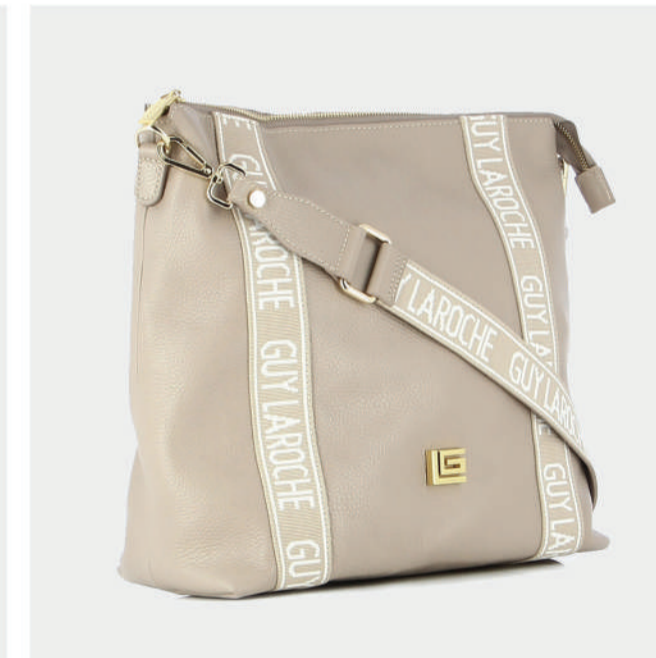

- GENUINE LEATHER
- BRONZE GL LOGO
- ADJUSTABLE CHAIN
- ADJUSTABLE STRAP
- BUCLE + ZIP CLOSER
- ZIP POCKET
- DIMENSIONS : L:28cm W:8cm H:15cm

PRODUCT DETAILS

64800004539

R.P. 159

- GENUINE LEATHER
- BRONZE GL LOGO
- ADJUSTABLE CHAIN
- ADJUSTABLE STRAP
- BUCLE + ZIP CLOSER
- ZIP POCKET
- DIMENSIONS : L:22cm W:8cm H:15cm

TABA

BEIGE

PRODUCT DETAILS

98100000002

R.P.: 219

- GENUINE LEATHER
- GOLD GL LOGO
- ADJUSTABLE STRAP
- ZIP POCKET
- DIMENSIONS : L:32cm W:14cm H:33cm

BEIGE

TABA

BEIGE

Patricia

Guy Laroche

Jennifer

PRODUCT DETAILS

9810J14PDOLL

R.P.: 270

- GENUINE LEATHER
- GOLD GL LOGO
- ADJUSTABLE STRAP
- ZIP CLOSER
- ZIP POCKET
- DIMENSIONS : L:23cm W:10cm H:20cm

BLACK

TABA

PRODUCT DETAILS

9810J16PDOLL

R.P.: 218

- GENUINE LEATHER
- GOLD GL LOGO
- ADJUSTABLE STRAP
- ZIP CLOSER
- ZIP POCKET
- DIMENSIONS : L:23cm W:13cm H:17cm

BLACK

WINE