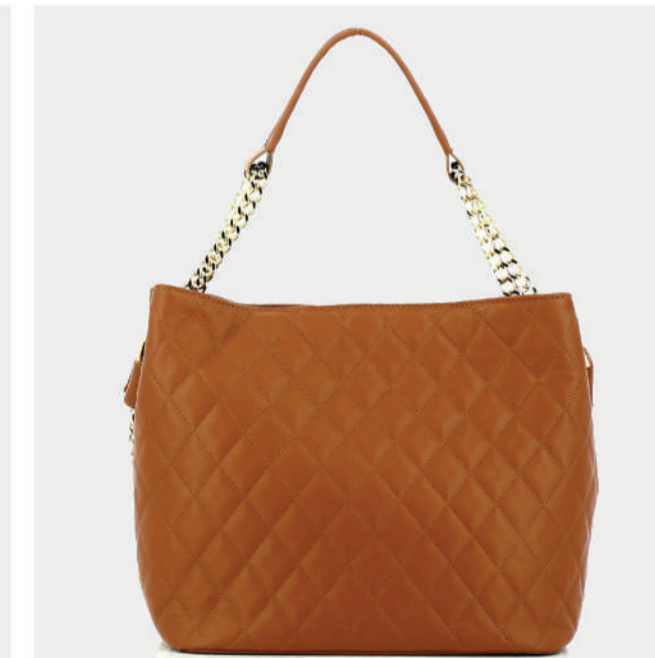

PRODUCT DETAILS

674000001444

R.P.: 179

- -GENUINE LEATHER
- -GOLD GL LOGO
- -ADJUSTABLE STRAP
- -ZIP CLOSER
- -ZIP POCKET
- -DIMENSIONS : L:35cm W:18cm H:27cm