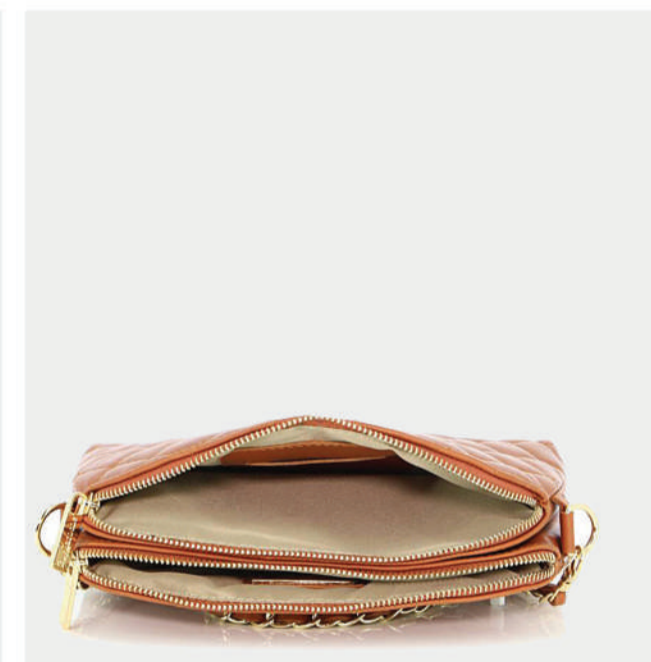

PRODUCT DETAILS

696000004201

R.P. 109

- -GENUINE LEATHER
- -GOLD GL LOGO
- -ADJUSTABLE CHAIN - STRAP
- -ZIP & BUCLE CLOSER
- -ZIP POCKET ..
- -DIMENSIONS : L:20cm W:8cm H:13cm

TABA TABA BEIGE WHITE BLUE NUDE