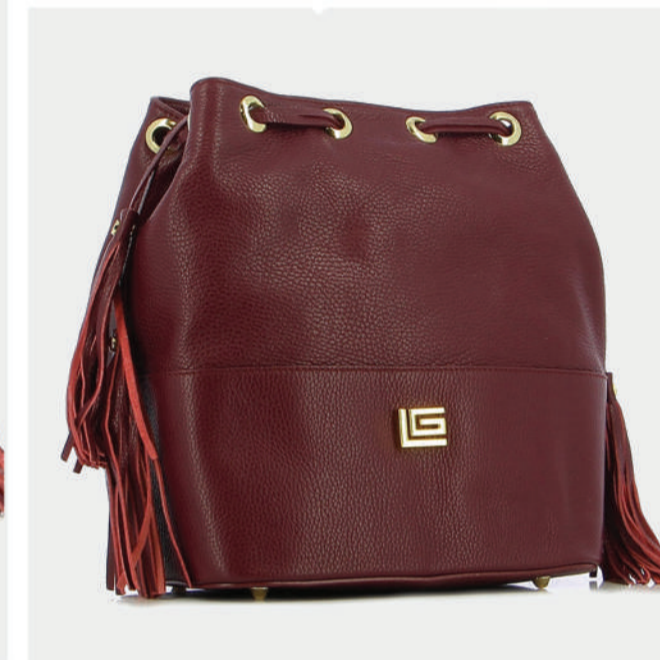

TAUPE

RED

PRODUCT DETAILS

64800005008

R.P. 189

- GENUINE LEATHER
- GOLD GL LOGO
- ADJUSTABLE CHAIN
- ZIP CLOSER
- ZIP POCKET
- DIMENSIONS : L:37cm W:11cm H:23cm

BLACK

RED

Amanda

Guy Laroche

Dorothy

PRODUCT DETAILS

9810000J15P

R.P.: 240

- GENUINE LEATHER
- GOLD GL LOGO
- ADJUSTABLE CHAIN STRAP
- ZIP CLOSER
- ZIP POCKET
- DIMENSIONS : L:23cm W:15cm H:26cm

BLACK

WINE

PRODUCT DETAILS

9810000J15G

R.P.: 259

- GENUINE LEATHER
- GOLD GL LOGO
- ADJUSTABLE STRAP
- ZIP CLOSER
- ZIP POCKET
- DIMENSIONS : L:30cm W:17cm H:34cm

BLACK

WINE

Jill

PRODUCT DETAILS

98100000001

R.P. 199

- GENUINE LEATHER
- GOLD GL LOGO
- ADJUSTABLE STRAP
- DIMENSIONS : L:23cm W:14cm H:21cm

BLACK

TABA

BEIGE

Guy Laroche