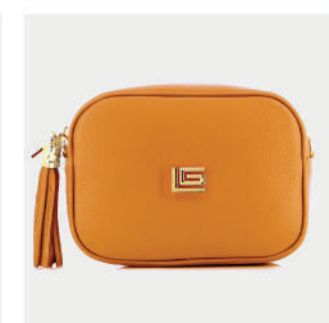

Amy

Guy Laroche

Angela

PRODUCT DETAILS

687000000017

R.P. 99

- GENUINE LEATHER
- ADJUSTABLE STRAP
- GOLD GL LOGO
- ZIP CLOSER
- ZIP POCKET
- DIMENSIONS : L:23cm W:7cm H:17cm

PRODUCT DETAILS

777000000014

R.P. 129

- GENUINE LEATHER
- GOLD GL LOGO
- 2 ADJUSTABLE STRAPS
- ZIP & BUCLE CLOSER
- ZIP POCKET
- DIMENSIONS : L:30cm W:10cm H:28cm

TABA

TABA

BEIGE

WHITE

BLUE