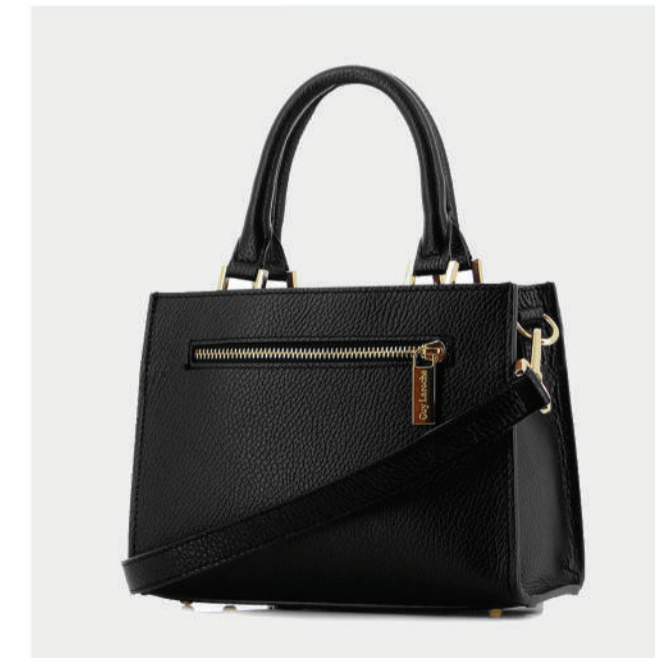

BEIGE

Patricia

Guy Laroche

Jennifer

PRODUCT DETAILS

9810J14PDOLL

R.P.: 270

- GENUINE LEATHER
- GOLD GL LOGO
- ADJUSTABLE STRAP
- ZIP CLOSER
- ZIP POCKET
- DIMENSIONS : L:23cm W:10cm H:20cm

BLACK

TABA

PRODUCT DETAILS

9810J16PDOLL

R.P.: 218

- GENUINE LEATHER
- GOLD GL LOGO
- ADJUSTABLE STRAP
- ZIP CLOSER
- ZIP POCKET
- DIMENSIONS : L:23cm W:13cm H:17cm

BLACK

WINE

Linda

Guy Laroche

Elizabeth

PRODUCT DETAILS

95300000054

R.P.: 175

- GENUINE LEATHER
- GOLD GL LOGO
- ADJUSTABLE STRAP
- ZIP CLOSER
- ZIP POCKET
- DIMENSIONS : L:30cm W:10cm H:22cm

BLACK

PRODUCT DETAILS

99200000699P

R.P.: 149

- GENUINE LEATHER
- GOLD GL LOGO
- ADJUSTABLE STRAP
- ZIP CLOSER
- ZIP POCKET
- DIMENSIONS : L:28cm W:6cm H:22cm

BLACK

WINE

GREEN

Barbara