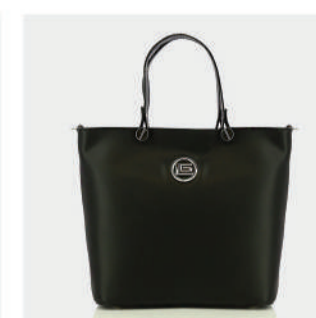

Jillian

Guy Laroche

Erika

PRODUCT DETAILS

69300005008V

R.P. 189

- -GENUINE LEATHER
- GOLD GL LOGO
- -BUCKLE CLOSER
- -ZIP POCKET
- -DIMENSIONS : L:27cm W:18cm H:27cm

PRODUCT DETAILS

687000004332

R.P. 169

- -GENUINE LEATHER
- -SILVER GL LOGO
- -ZIP CLOSER
- -ZIP POCKET
- -DIMENSIONS : L:31cm W:14cm H:32cm

BLACK