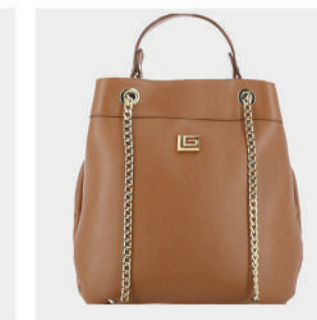

- GENUINE LEATHER
- BRONZE GL LOGO
- ADJUSTABLE CHAIN
- ADJUSTABLE STRAP
- BUCLE + ZIP CLOSER
- ZIP POCKET
- DIMENSIONS : L:28cm W:8cm H:15cm

PRODUCT DETAILS

64800004539

R.P. 159

- GENUINE LEATHER
- BRONZE GL LOGO
- ADJUSTABLE CHAIN
- ADJUSTABLE STRAP
- BUCLE + ZIP CLOSER
- ZIP POCKET
- DIMENSIONS : L:22cm W:8cm H:15cm

- GENUINE LEATHER
- GOLD GL LOGO
- ADJUSTABLE STRAP
- ZIP CLOSER
- ZIP POCKET ..
- DIMENSIONS : L:32cm W:13cm H:28cm

BLACK

TABA

Kimberly

Guy Laroche

Emily

PRODUCT DETAILS

72400001434

R.P.: 239

- GENUINE LEATHER
- GOLD GL LOGO
- ADJUSTABLE STRAP
- ZIP CLOSER
- ZIP POCKET
- DIMENSIONS : L:40cm W:13cm H:30cm

BLACK

TABA

PRODUCT DETAILS

762000008857

R.P.: 185

- GENUINE LEATHER
- GOLD GL LOGO
- ADJUSTABLE STRAP
- BUCLE CLOSER
- ZIP POCKET
- DIMENSIONS : L:32cm W:16cm H:35cm