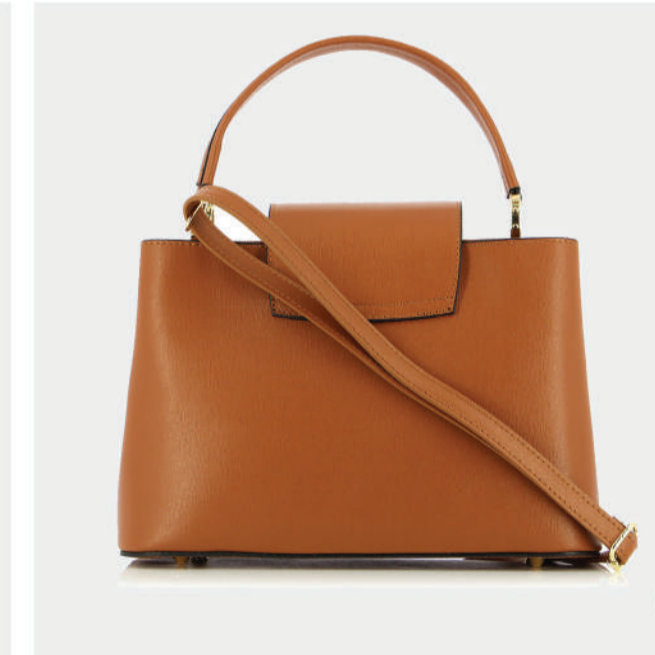

PRODUCT DETAILS

99200000699P

R.P.: 149

- GENUINE LEATHER
- GOLD GL LOGO
- ADJUSTABLE STRAP
- ZIP CLOSER
- ZIP POCKET
- DIMENSIONS : L:28cm W:6cm H:22cm

BLACK

WINE

GREEN

Barbara

Guy Laroche

Susan

PRODUCT DETAILS

709000000579

R.P.: 119

- GENUINE LEATHER
- GOLD GL LOGO
- ADJUSTABLE STRAP
- ZIP CLOSER
- ZIP POCKET
- DIMENSIONS : L:22cm W:8cm H:15cm

BLACK

TABA

PRODUCT DETAILS

687000426600

R.P.: 149

- GENUINE LEATHER
- GOLD GL LOGO
- ADJUSTABLE STRAP
- ZIP CLOSER
- ZIP POCKET
- DIMENSIONS : L:31cm W:15cm H:20cm

BLACK

TABA

WHITE

BEIGE