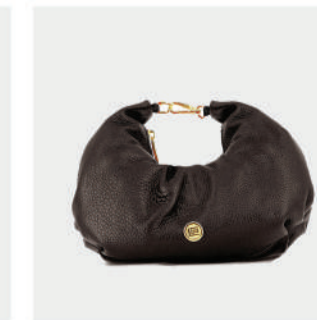

PRODUCT DETAILS

687000008800

R.P. 129

- GENUINE LEATHER
- ADJUSTABLE STRAP
- GOLD GL LOGO
- MAGNETIC CLOSER
- ZIP POCKET
- DIMENSIONS : L:27cm W:7cm H:17cm

TABA

TABA

BEIGE

TAUPE

PRODUCT DETAILS

978000008803

R.P. 99

- GENUINE LEATHER
- GOLD GL LOGO
- 2 ADJUSTABLE CHAIN
- ZIP CLOSER
- ZIP POCKET
- DIMENSIONS : L:22cm W:10cm H:20cm

BLACK

RED

BROWN

Brian