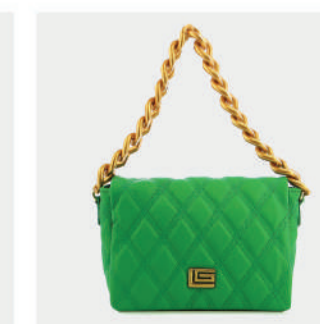

- GENUINE LEATHER
- BRONZE GL LOGO
- ADJUSTABLE CHAIN
- ADJUSTABLE STRAP
- BUCLE + ZIP CLOSER
- ZIP POCKET
- DIMENSIONS : L:28cm W:8cm H:15cm

PRODUCT DETAILS

64800004539

R.P. 159

- GENUINE LEATHER
- BRONZE GL LOGO
- ADJUSTABLE CHAIN
- ADJUSTABLE STRAP
- BUCLE + ZIP CLOSER
- ZIP POCKET
- DIMENSIONS : L:22cm W:8cm H:15cm

BLACK

TABATA

GREEN

RED

BLACK

TABATA

GREEN

RED

Romy

Guy Laroche

Léo

PRODUCT DETAILS

64800004691

R.P. 219

- GENUINE LEATHER
- BRONZE GL LOGO
- ADJUSTABLE CHAIN
- ADJUSTABLE STRAP
- ZIP CLOSER
- ZIP POCKET
- DIMENSIONS : L:32cm W:9cm H:23cm

TABA

TAUPE

RED

PRODUCT DETAILS

64800005008

R.P. 189

- GENUINE LEATHER
- GOLD GL LOGO
- ADJUSTABLE CHAIN
- ZIP CLOSER
- ZIP POCKET
- DIMENSIONS : L:37cm W:11cm H:23cm

BLACK

RED