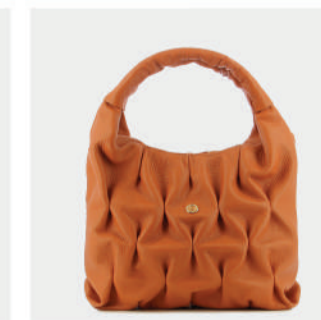

Linda

Guy Laroche

Elizabeth

PRODUCT DETAILS

95300000054

R.P.: 175

- GENUINE LEATHER
- GOLD GL LOGO
- ADJUSTABLE STRAP
- ZIP CLOSER
- ZIP POCKET
- DIMENSIONS : L:30cm W:10cm H:22cm

BLACK

PRODUCT DETAILS

99200000699P

R.P.: 149

- GENUINE LEATHER
- GOLD GL LOGO
- ADJUSTABLE STRAP
- ZIP CLOSER
- ZIP POCKET
- DIMENSIONS : L:28cm W:6cm H:22cm

BLACK

WINE

GREEN

Barbara

Guy Laroche

Susan

PRODUCT DETAILS

709000000579

R.P.: 119

- GENUINE LEATHER
- GOLD GL LOGO
- ADJUSTABLE STRAP
- ZIP CLOSER
- ZIP POCKET
- DIMENSIONS : L:22cm W:8cm H:15cm

BLACK

TABA

PRODUCT DETAILS

687000426600

R.P.: 149

- GENUINE LEATHER
- GOLD GL LOGO
- ADJUSTABLE STRAP
- ZIP CLOSER
- ZIP POCKET
- DIMENSIONS : L:31cm W:15cm H:20cm

BLACK

TABA

WHITE

BEIGE