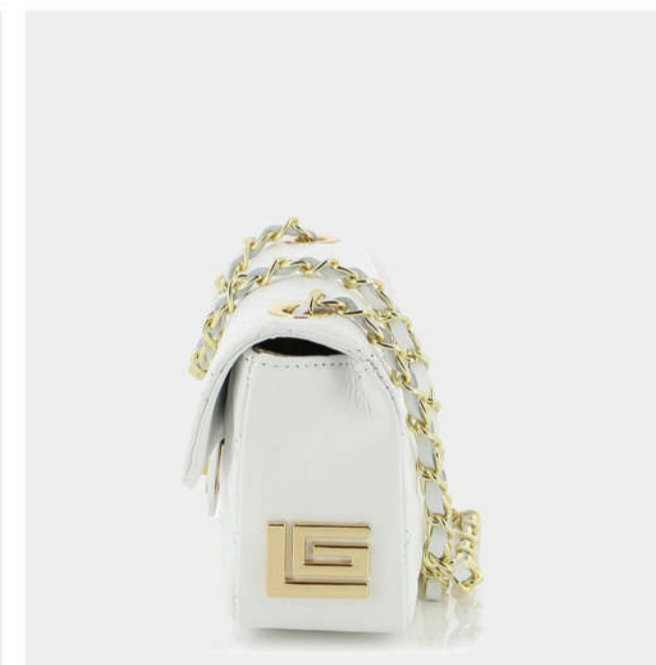

R.P. 119

- GENUINE LEATHER
- GOLD GL LOGO
- CHAIN - STRAP
- ZIP POCKET
- DIMENSIONS : L:20cm W:8cm H:13cm

PRODUCT DETAILS

697000423000

R.P. 119

- GENUINE LEATHER
- GOLD GL LOGO
- CHAIN - STRAP
- ZIP POCKET
- DIMENSIONS : L:20cm W:8cm H:13cm