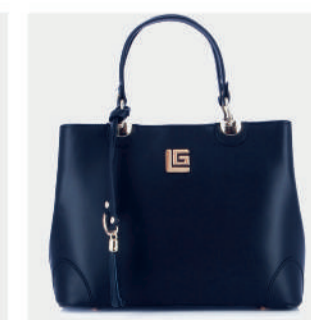

Jessica

Guy Laroche

Sarah

PRODUCT DETAILS

67400002444

R.P.: 179

- GENUINE LEATHER
- GOLD GL LOGO
- ADJUSTABLE STRAP
- ZIP CLOSER
- ZIP POCKET
- DIMENSIONS : L:35cm W:15cm H:25cm

PRODUCT DETAILS

68700008228

R.P.: 159

- GENUINE LEATHER
- GOLD GL LOGO
- ADJUSTABLE STRAP
- ZIP CLOSER
- ZIP POCKET
- DIMENSIONS : L:31cm W:15cm H:23cm

BLACK

TABA

BEIGE

WHITE

NUDE

BLUE

BLACK

LIME

WHITE

BLUE

TABA

Casey

Guy Laroche

Lacey

PRODUCT DETAILS

7018283DABGO

R.P.: 179

- GENUINE LEATHER
- GOLD GL LOGO
- ADJUSTABLE STRAP
- ZIP CLOSER
- ZIP POCKET
- DIMENSIONS : L:35cm W:15cm H:25cm

BLACK

TABA

BEIGE