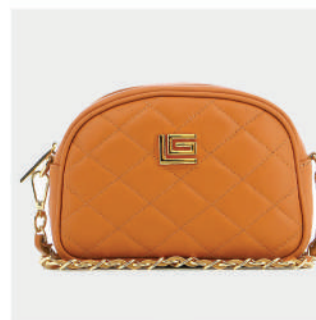

RED

PRODUCT DETAILS

721000000119

R.P. 129

- GENUINE LEATHER
- GOLD GL LOGO
- ZIP POCKET
- DIMENSIONS : L:23cm W:5cm H:19cm

BLACK

TABA

TAUPE

RED

Cynthia

Guy Laroche

Kathleen

PRODUCT DETAILS

69700001000V

R.P.: 99

- GENUINE LEATHER
- GOLD GL LOGO
- ADJUSTABLE CHAIN STRAP
- ZIP CLOSER
- ZIP POCKET
- DIMENSIONS : L:20cm W:7cm H:17cm

BLACK

TABAC

BEIGE

PRODUCT DETAILS

989000008808

R.P.: 139

- GENUINE LEATHER
- GOLD GL LOGO
- ADJUSTABLE STRAP
- ZIP CLOSER
- ZIP POCKET
- DIMENSIONS : L:27cm W:7cm H:16cm

BLACK