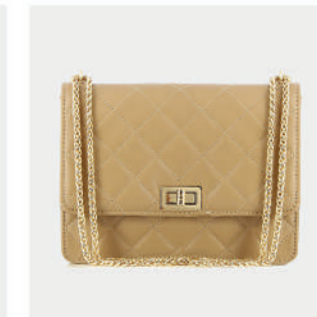

BLACK

TABATA

BEIGE

BLACK

TABATA

WHITE

NUDE

Elijah

Guy Laroche

Cecilia

PRODUCT DETAILS

98700000070

R.P. 129

- GENUINE LEATHER
- GOLD GL LOGO
- ADJUSTABLE STRAP
- ZIP CLOSER
- ZIP POCKET
- DIMENSIONS : L:28cm W:5cm H:15cm

BLACK

TABA

RED

PRODUCT DETAILS

721000000119

R.P. 129

- GENUINE LEATHER
- GOLD GL LOGO
- ZIP POCKET
- DIMENSIONS : L:23cm W:5cm H:19cm

BLACK

TABA

TAUPE