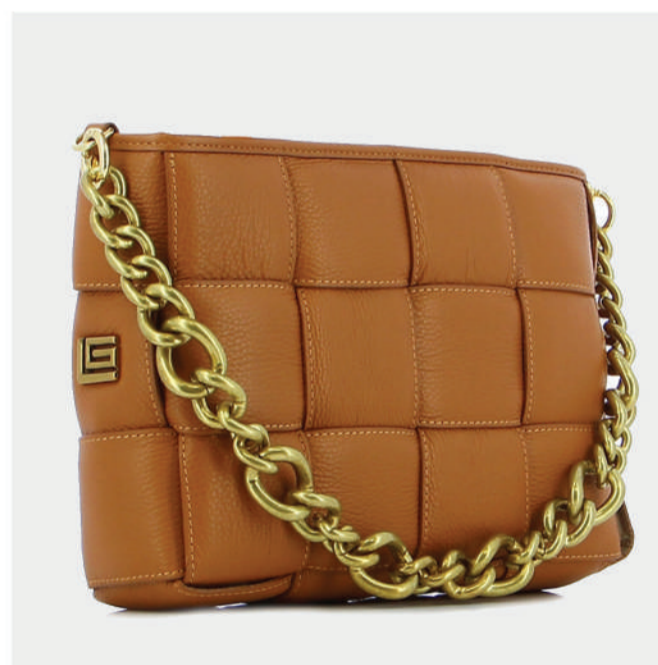

- GENUINE LEATHER
- BRONZE GL LOGO
- ADJUSTABLE CHAIN
- ADJUSTABLE STRAP
- BUCLE + ZIP CLOSER
- ZIP POCKET
- DIMENSIONS : L:28cm W:8cm H:15cm

PRODUCT DETAILS

64800004539

R.P. 159

- GENUINE LEATHER
- BRONZE GL LOGO
- ADJUSTABLE CHAIN
- ADJUSTABLE STRAP
- BUCLE + ZIP CLOSER
- ZIP POCKET
- DIMENSIONS : L:22cm W:8cm H:15cm

Romy

Guy Laroche

Léo

PRODUCT DETAILS

64800004691

R.P. 219

- GENUINE LEATHER
- BRONZE GL LOGO
- ADJUSTABLE CHAIN
- ADJUSTABLE STRAP
- ZIP CLOSER
- ZIP POCKET
- DIMENSIONS : L:32cm W:9cm H:23cm

TABA

TAUPE

RED

PRODUCT DETAILS

64800005008

R.P. 189

- GENUINE LEATHER
- GOLD GL LOGO
- ADJUSTABLE CHAIN
- ZIP CLOSER
- ZIP POCKET
- DIMENSIONS : L:37cm W:11cm H:23cm

BLACK

RED

Amanda

Guy Laroche

Dorothy

PRODUCT DETAILS

9810000J15P

R.P.: 240

- GENUINE LEATHER
- GOLD GL LOGO
- ADJUSTABLE CHAIN STRAP
- ZIP CLOSER
- ZIP POCKET
- DIMENSIONS : L:23cm W:15cm H:26cm

BLACK