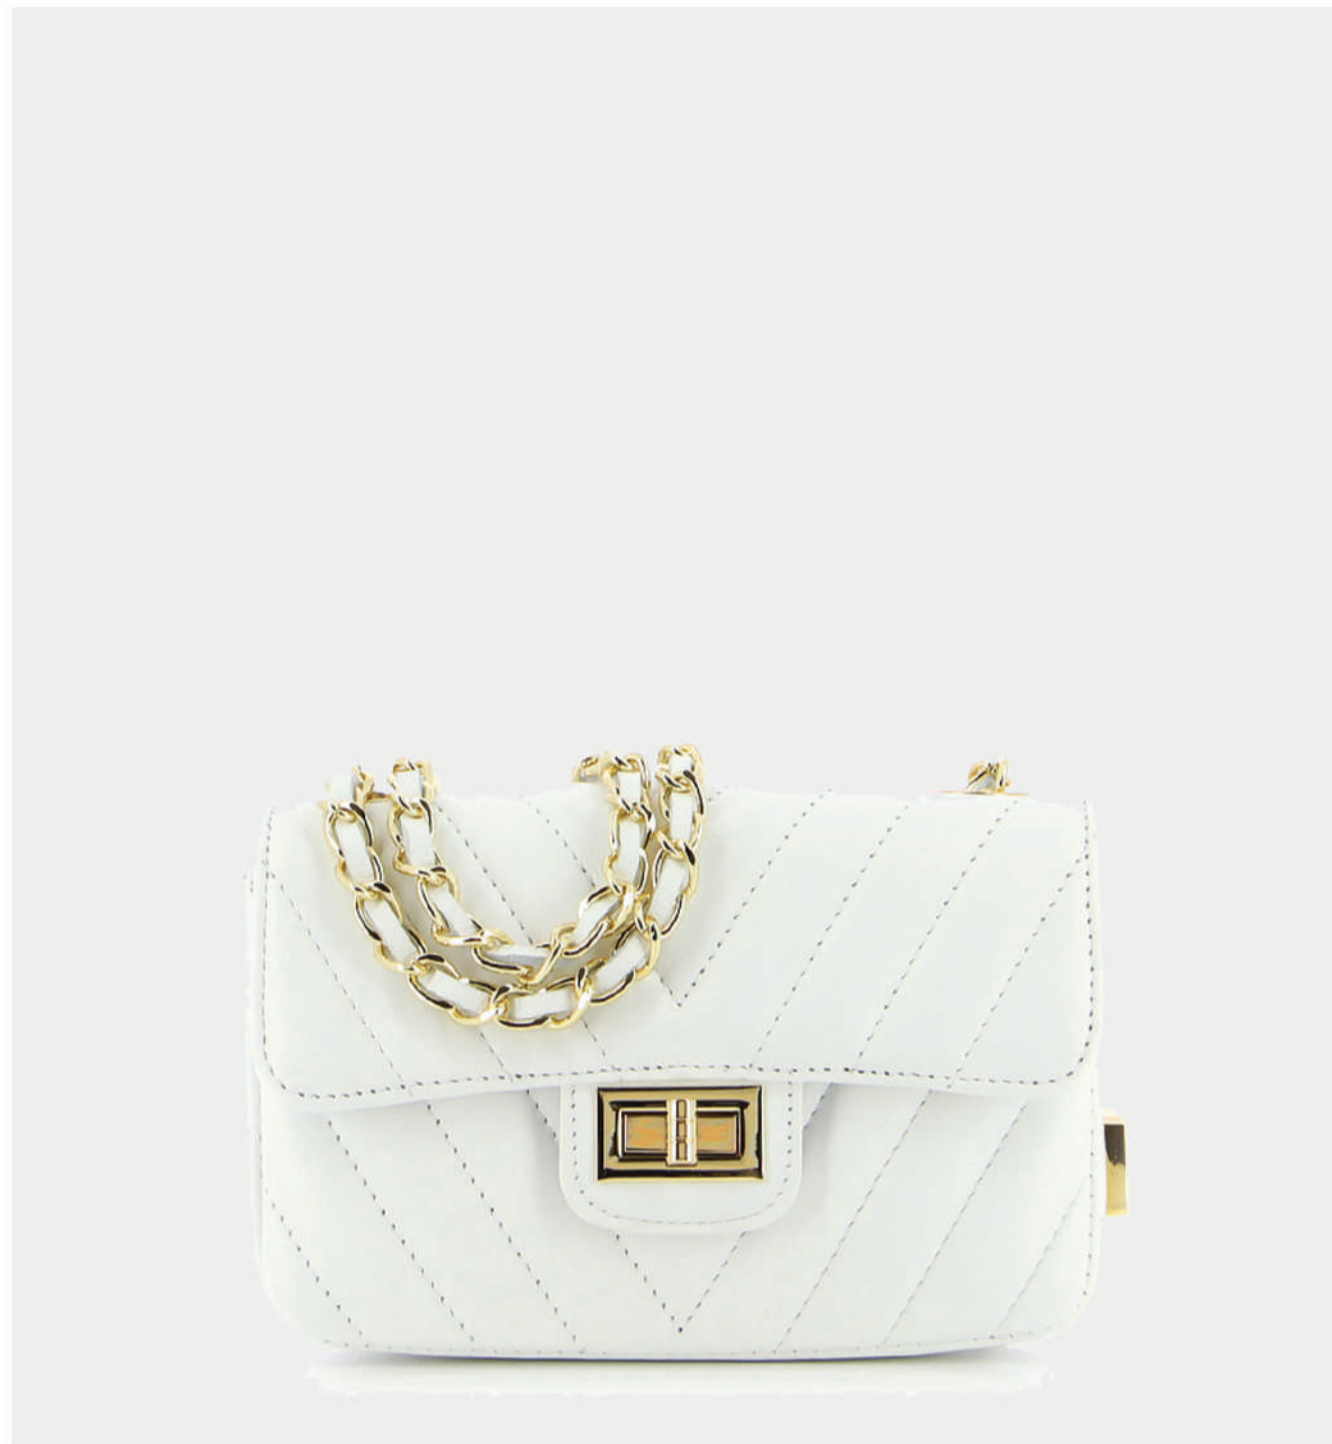

R.P. 119

- GENUINE LEATHER
- GOLD GL LOGO
- CHAIN - STRAP
- ZIP POCKET
- DIMENSIONS : L:20cm W:8cm H:13cm

PRODUCT DETAILS

697000423000

R.P. 119

- GENUINE LEATHER
- GOLD GL LOGO
- CHAIN - STRAP
- ZIP POCKET
- DIMENSIONS : L:20cm W:8cm H:13cm