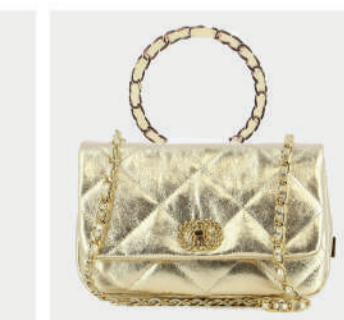

R.P.: 169

- GENUINE LEATHER
- GOLD GL LOGO
- BUCKLE CLOSER
- ZIP POCKET
- DIMENSIONS : L:22cm W:10cm H:20cm

WHITE

GOLD

TAUPE

BLACK

BLACK

WHITE