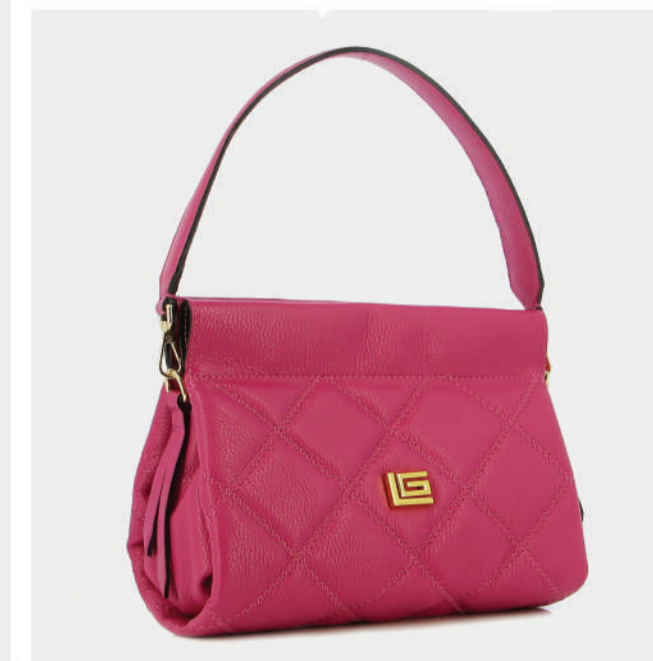

- GENUINE LEATHER
- 3 ADJUSTABLE PURCES
- ADJUSTABLE STRAP
- GOLD GL LOGO
- CHAIN - STRAP
- ZIP POCKET
- DIMENSIONS : L:30cm W:8cm H:13cm

BLACK

TABA

PRODUCT DETAILS

9810000J19G

R.P. 258

- GENUINE LEATHER
- GOLD GL LOGO
- 2 ADJUSTABLE PURCES
- ADJUSTABLE STRAP
- CHAIN - STRAP
- ZIP POCKET
- DIMENSIONS : L:25cm W:5cm H:15cm

BLACK

Emma

Guy Laroche

Nicole

PRODUCT DETAILS

656000008863

R.P. 149

- ECO LEATHER
- 2 ADJUSTABLE STRAPS
- BLACK SILVER LOGO
- ZIP POCKET
- DIMENSIONS : L:22cm W:14cm H:18cm

TABA

PRODUCT DETAILS

991000000511

R.P. 159

- GENUINE LEATHER
- GOLD GL LOGO
- 2 ADJUSTABLE STRAPS
- ZIP & BUCLE CLOSER
- ZIP POCKET
- DIMENSIONS : L:21cm W:10cm H:17cm

BLACK

TABA

FUCHSIA