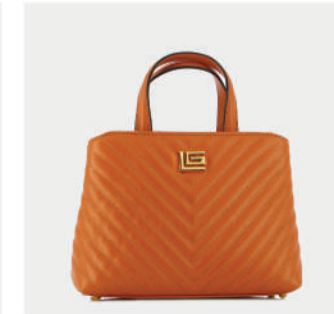

Guy Laroche
BAGS SS2023

Colin

Guy Laroche

Tiara

PRODUCT DETAILS

9940000GL110

R.P. 179

- GENUINE LEATHER
- GOLD GL LOGO
- ADJUSTABLE STRAP
- ZIP CLOSER
- ZIP POCKET
- DIMENSIONS : L:25cm W:12cm H:17cm

BLACK

TABA

FUCHIA

WHITE

PRODUCT DETAILS

721000000117

R.P. 189

- GENUINE LEATHER
- BLACK GL LOGO
- CHAIN STRAP
- BUCLE CLOSER
- ZIP POCKET
- DIMENSIONS : L:28cm W:8cm H:22cm

- GENUINE LEATHER
- BRONZE GL LOGO
- ADJUSTABLE CHAIN
- ADJUSTABLE STRAP
- BUCLE + ZIP CLOSER
- ZIP POCKET
- DIMENSIONS : L:28cm W:8cm H:15cm

PRODUCT DETAILS

64800004539

R.P. 159

- GENUINE LEATHER
- BRONZE GL LOGO
- ADJUSTABLE CHAIN
- ADJUSTABLE STRAP
- BUCLE + ZIP CLOSER
- ZIP POCKET
- DIMENSIONS : L:22cm W:8cm H:15cm