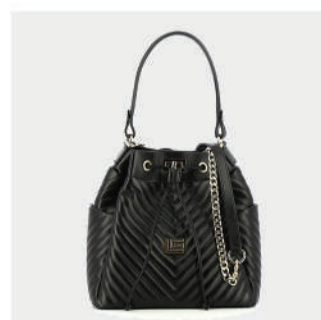

RED

TAUPE

Jillian

Guy Laroche

Erika

PRODUCT DETAILS

69300005008V

R.P. 189

- GENUINE LEATHER
- GOLD GL LOGO
- BUCKLE CLOSER
- ZIP POCKET
- DIMENSIONS : L:27cm W:18cm H:27cm

PRODUCT DETAILS

687000004332

R.P. 169

- GENUINE LEATHER
- SILVER GL LOGO
- ZIP CLOSER
- ZIP POCKET
- DIMENSIONS : L:31cm W:14cm H:32cm