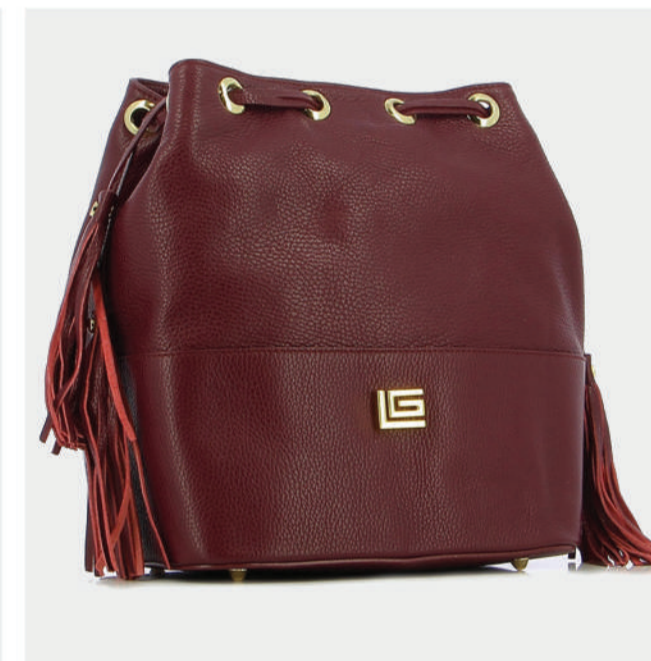

TAUPE

RED

PRODUCT DETAILS

64800005008

R.P. 189

- GENUINE LEATHER
- GOLD GL LOGO
- ADJUSTABLE CHAIN
- ZIP CLOSER
- ZIP POCKET
- DIMENSIONS : L:37cm W:11cm H:23cm

BLACK

RED

Amanda

Guy Laroche

Dorothy

PRODUCT DETAILS

9810000J15P

R.P.: 240

- GENUINE LEATHER
- GOLD GL LOGO
- ADJUSTABLE CHAIN STRAP
- ZIP CLOSER
- ZIP POCKET
- DIMENSIONS : L:23cm W:15cm H:26cm

BLACK

WINE

PRODUCT DETAILS

9810000J15G

R.P.: 259

- GENUINE LEATHER
- GOLD GL LOGO
- ADJUSTABLE STRAP
- ZIP CLOSER
- ZIP POCKET
- DIMENSIONS : L:30cm W:17cm H:34cm

BLACK

WINE

Jill

PRODUCT DETAILS

98100000001

R.P. 199

- GENUINE LEATHER
- GOLD GL LOGO
- ADJUSTABLE STRAP
- DIMENSIONS : L:23cm W:14cm H:21cm

BLACK

TABA

BEIGE

Guy Laroche