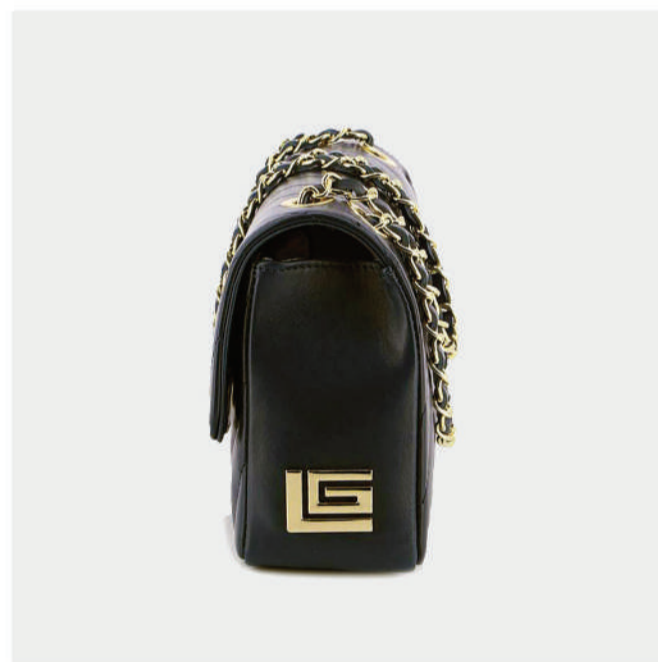

PRODUCT DETAILS

697000422000

R.P. 159

- -GENUINE LEATHER
- -GOLD GL LOGO
- -CHAIN - STRAP
- -ZIP POCKET
- -DIMENSIONS : L:28cm W:8cm H:17cm

BLACK BEIGE TABA BLUE