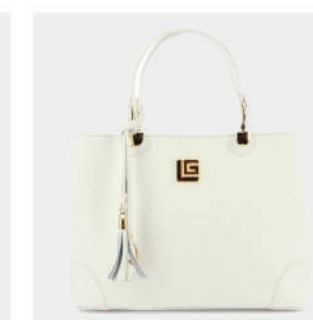

Jessica

Guy Laroche

Sarah

PRODUCT DETAILS

67400002444

R.P.: 179

- -GENUINE LEATHER
- -GOLD GL LOGO
- -ADJUSTABLE STRAP
- -ZIP CLOSER
- -ZIP POCKET
- -DIMENSIONS : L:35cm W:15cm H:25cm

PRODUCT DETAILS

68700008228

R.P.: 159

- -GENUINE LEATHER
- -GOLD GL LOGO
- -ADJUSTABLE STRAP
- -ZIP CLOSER
- -ZIP POCKET
- -DIMENSIONS : L:31cm W:15cm H:23cm

WHITE