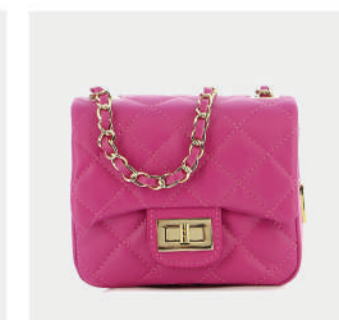

- GENUINE LEATHER
- CHAIN - STRAP
- GOLD GL LOGO
- BUCKLE CLOSER
- ZIP POCKET
- DIMENSIONS : L:17cm W:8cm H:16cm

PRODUCT DETAILS

721000003001

R.P.: 129

- GENUINE LEATHER
- GOLD GL LOGO
- BUCKLE CLOSER
- ZIP POCKET
- DIMENSIONS : L:22cm W:8cm H:16cm