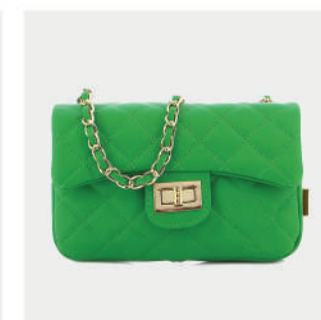

BLACK

FUCHSIA

GREEN

GOLD