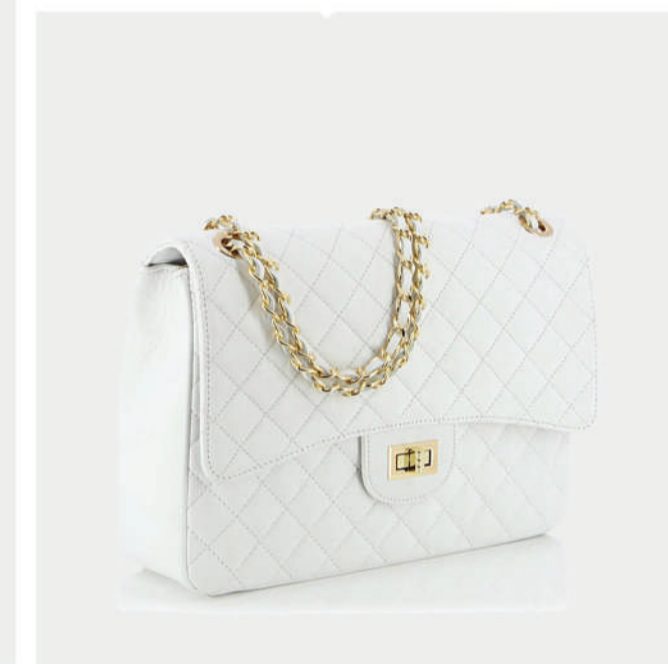

69700001000V

R.P.: 179

- GENUINE LEATHER
- GOLD GL LOGO
- ADJUSTABLE STRAP
- ZIP CLOSER
- ZIP POCKET
- DIMENSIONS : L:33cm W:11cm H:22cm

PRODUCT DETAILS

697000421000

R.P.: 179

- GENUINE LEATHER
- GOLD GL LOGO
- ADJUSTABLE STRAP
- ZIP CLOSER
- ZIP POCKET
- DIMENSIONS : L:33cm W:11cm H:22cm