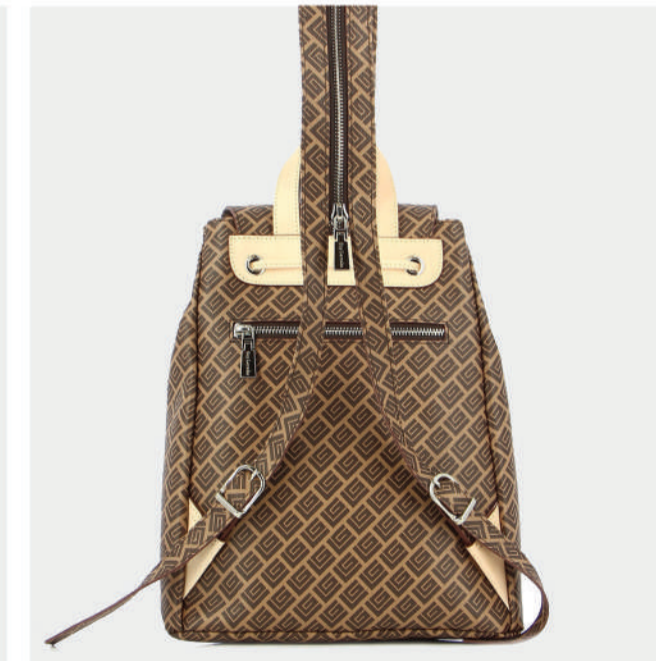

GOLD

Helen

Guy Laroche

Samantha

PRODUCT DETAILS

981000000F4

R.P. 239

- GENUINE LEATHER
- GOLD GL LOGO
- ZIP CLOSER
- ZIP POCKET
- DIMENSIONS : L:27cm W:14cm H:34cm

BLACK

TABA

PRODUCT DETAILS

656000006571

R.P.: 149

- ECO LEATHER
- BLACK SILVER LOGO
- MAGNETIC CLOSER
- ZIP POCKET
- DIMENSIONS : L:26cm W:13cm H:32cm

TABA

Katherine