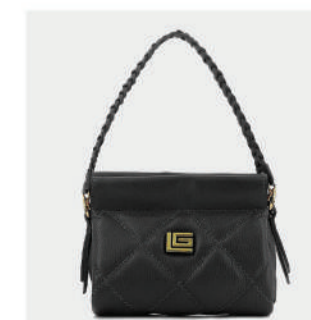

- GENUINE LEATHER
- 3 ADJUSTABLE PURCES
- ADJUSTABLE STRAP
- GOLD GL LOGO
- CHAIN - STRAP
- ZIP POCKET
- DIMENSIONS : L:30cm W:8cm H:13cm

BLACK

TABA

PRODUCT DETAILS

9810000J19G

R.P. 258

- GENUINE LEATHER
- GOLD GL LOGO
- 2 ADJUSTABLE PURCES
- ADJUSTABLE STRAP
- CHAIN - STRAP
- ZIP POCKET
- DIMENSIONS : L:25cm W:5cm H:15cm

BLACK

Emma

Guy Laroche

Nicole

PRODUCT DETAILS

656000008863

R.P. 149

- ECO LEATHER
- 2 ADJUSTABLE STRAPS
- BLACK SILVER LOGO
- ZIP POCKET
- DIMENSIONS : L:22cm W:14cm H:18cm

TABA

PRODUCT DETAILS

991000000511

R.P. 159

- GENUINE LEATHER
- GOLD GL LOGO
- 2 ADJUSTABLE STRAPS
- ZIP & BUCLE CLOSER
- ZIP POCKET
- DIMENSIONS : L:21cm W:10cm H:17cm

BLACK

TABA

FUCHSIA