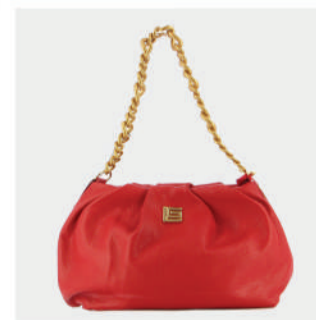

- GENUINE LEATHER
- BRONZE GL LOGO
- ADJUSTABLE CHAIN
- ADJUSTABLE STRAP
- BUCLE + ZIP CLOSER
- ZIP POCKET
- DIMENSIONS : L:28cm W:8cm H:15cm

PRODUCT DETAILS

64800004539

R.P. 159

- GENUINE LEATHER
- BRONZE GL LOGO
- ADJUSTABLE CHAIN
- ADJUSTABLE STRAP
- BUCLE + ZIP CLOSER
- ZIP POCKET
- DIMENSIONS : L:22cm W:8cm H:15cm

Romy

Guy Laroche

Léo

PRODUCT DETAILS

64800004691

R.P. 219

- GENUINE LEATHER
- BRONZE GL LOGO
- ADJUSTABLE CHAIN
- ADJUSTABLE STRAP
- ZIP CLOSER
- ZIP POCKET
- DIMENSIONS : L:32cm W:9cm H:23cm

TABA

TAUPE

RED

PRODUCT DETAILS

64800005008

R.P. 189

- GENUINE LEATHER
- GOLD GL LOGO
- ADJUSTABLE CHAIN
- ZIP CLOSER
- ZIP POCKET
- DIMENSIONS : L:37cm W:11cm H:23cm

BLACK

RED

Amanda

Guy Laroche

Dorothy

PRODUCT DETAILS

9810000J15P

R.P.: 240

- GENUINE LEATHER
- GOLD GL LOGO
- ADJUSTABLE CHAIN STRAP
- ZIP CLOSER
- ZIP POCKET
- DIMENSIONS : L:23cm W:15cm H:26cm

BLACK