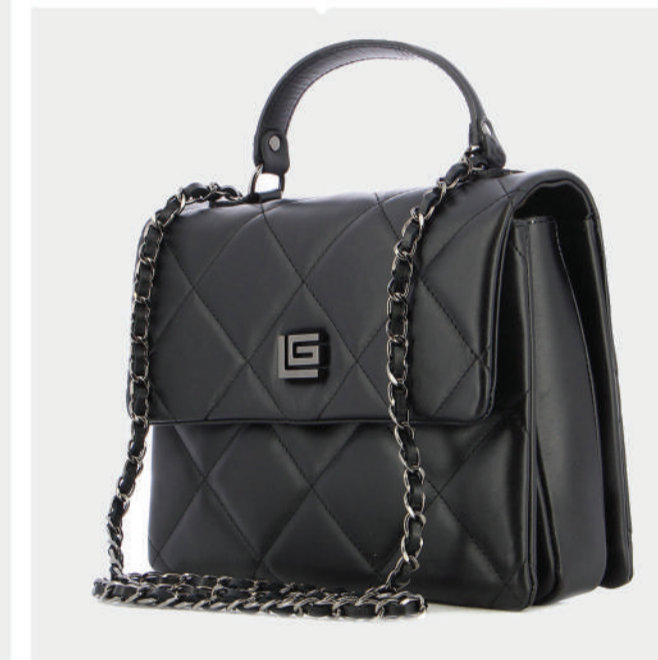

Guy Laroche
BAGS SS2023

Colin

Guy Laroche

Tiara

PRODUCT DETAILS

9940000GL110

R.P. 179

- GENUINE LEATHER
- GOLD GL LOGO
- ADJUSTABLE STRAP
- ZIP CLOSER
- ZIP POCKET
- DIMENSIONS : L:25cm W:12cm H:17cm

BLACK

TABA

FUCHIA

WHITE

PRODUCT DETAILS

721000000117

R.P. 189

- GENUINE LEATHER
- BLACK GL LOGO
- CHAIN STRAP
- BUCLE CLOSER
- ZIP POCKET
- DIMENSIONS : L:28cm W:8cm H:22cm

BLACK

WHITE

Ambre

Guy Laroche

Jade

PRODUCT DETAILS

64800004539

R.P. 179

- GENUINE LEATHER
- BRONZE GL LOGO
- ADJUSTABLE CHAIN
- ADJUSTABLE STRAP
- BUCLE + ZIP CLOSER
- ZIP POCKET
- DIMENSIONS : L:28cm W:8cm H:15cm

PRODUCT DETAILS

64800004539

R.P. 159

- GENUINE LEATHER
- BRONZE GL LOGO
- ADJUSTABLE CHAIN
- ADJUSTABLE STRAP
- BUCLE + ZIP CLOSER
- ZIP POCKET
- DIMENSIONS : L:22cm W:8cm H:15cm