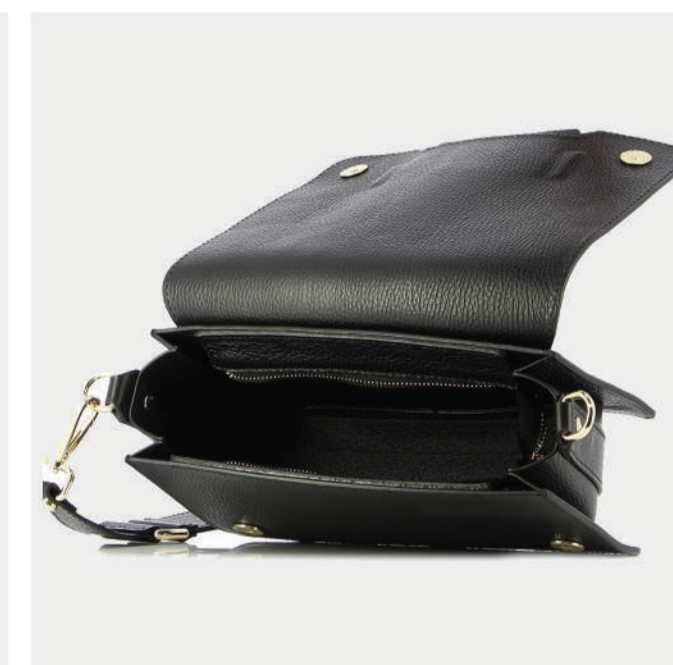

PRODUCT DETAILS

98100000001

R.P. 199

- GENUINE LEATHER
- GOLD GL LOGO
- ADJUSTABLE STRAP
- DIMENSIONS : L:23cm W:14cm H:21cm

BLACK

TABA

BEIGE

Guy Laroche

Ray

PRODUCT DETAILS

98100000005

R.P. 199

- GENUINE LEATHER
- GOLD GL LOGO
- ADJUSTABLE STRAP
- BUCLE CLOSER
- ZIP POCKET
- DIMENSIONS : L:25cm W:9cm H:17cm

BLACK

TABA

BEIGE