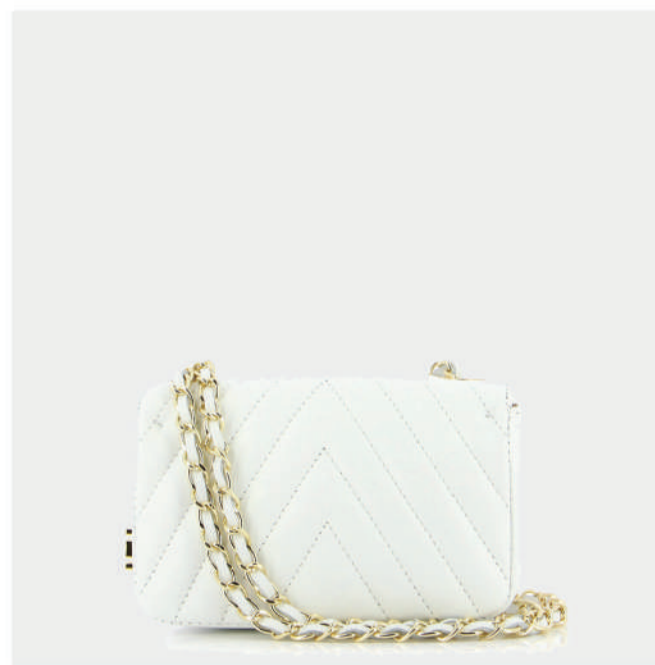

R.P. 119

- GENUINE LEATHER
- GOLD GL LOGO
- CHAIN - STRAP
- ZIP POCKET
- DIMENSIONS : L:20cm W:8cm H:13cm

PRODUCT DETAILS

697000423000

R.P. 119

- GENUINE LEATHER
- GOLD GL LOGO
- CHAIN - STRAP
- ZIP POCKET
- DIMENSIONS : L:20cm W:8cm H:13cm