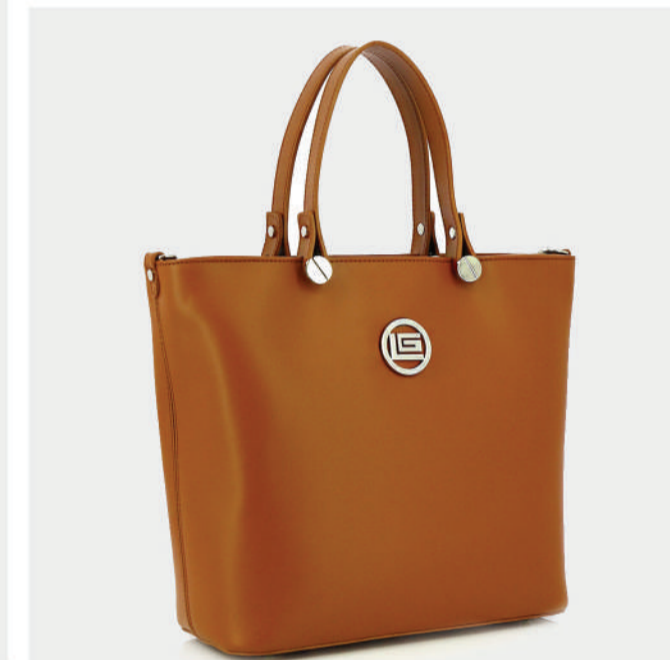

- GENUINE LEATHER
- GOLD GL LOGO
- BUCKLE CLOSER
- ZIP POCKET
- DIMENSIONS : L:27cm W:18cm H:27cm

PRODUCT DETAILS

687000004332

R.P. 169

- GENUINE LEATHER
- SILVER GL LOGO
- ZIP CLOSER
- ZIP POCKET
- DIMENSIONS : L:31cm W:14cm H:32cm

TABA

BLACK

BEIGE

GOLD

TABA

BLACK

FRATELLI PETRIDI GROUP

Guy Laroche