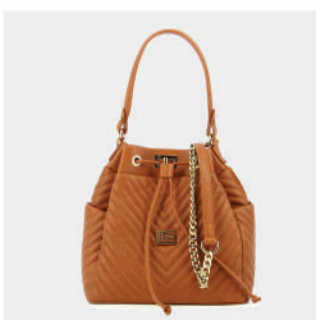

RED

TAUPE

Jillian

Guy Laroche

Erika

PRODUCT DETAILS

69300005008V

R.P. 189

- GENUINE LEATHER
- GOLD GL LOGO
- BUCKLE CLOSER
- ZIP POCKET
- DIMENSIONS : L:27cm W:18cm H:27cm

PRODUCT DETAILS

687000004332

R.P. 169

- GENUINE LEATHER
- SILVER GL LOGO
- ZIP CLOSER
- ZIP POCKET
- DIMENSIONS : L:31cm W:14cm H:32cm