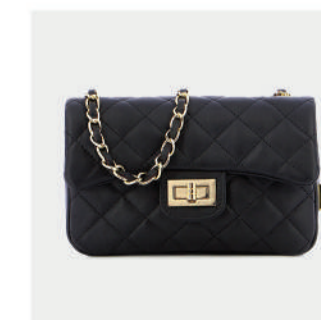

BLACK

FUCHSIA

GREEN

GOLD