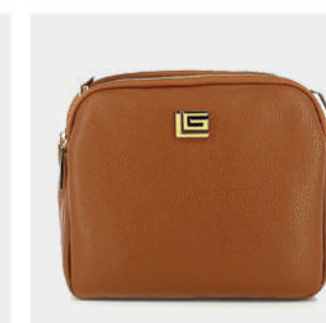

Amy

Guy Laroche

Angela

PRODUCT DETAILS

687000000017

R.P. 99

- -GENUINE LEATHER
- -ADJUSTABLE STRAP
- -GOLD GL LOGO
- -ZIP CLOSER
- -ZIP POCKET
- -DIMENSIONS : L:23cm W:7cm H:17cm

PRODUCT DETAILS

777000000014

R.P. 129

- -GENUINE LEATHER
- -GOLD GL LOGO
- -2 ADJUSTABLE STRAPS
- -ZIP & BUCLE CLOSER
- -ZIP POCKET
- -DIMENSIONS : L:30cm W:10cm H:28cm

TABA