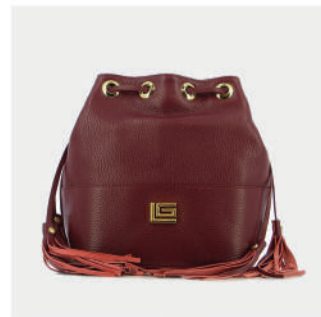

TAUPE

RED

PRODUCT DETAILS

64800005008

R.P. 189

- GENUINE LEATHER
- GOLD GL LOGO
- ADJUSTABLE CHAIN
- ZIP CLOSER
- ZIP POCKET
- DIMENSIONS : L:37cm W:11cm H:23cm

BLACK

RED

Amanda

Guy Laroche

Dorothy

PRODUCT DETAILS

9810000J15P

R.P.: 240

- GENUINE LEATHER
- GOLD GL LOGO
- ADJUSTABLE CHAIN STRAP
- ZIP CLOSER
- ZIP POCKET
- DIMENSIONS : L:23cm W:15cm H:26cm

BLACK

WINE

PRODUCT DETAILS

9810000J15G

R.P.: 259

- GENUINE LEATHER
- GOLD GL LOGO
- ADJUSTABLE STRAP
- ZIP CLOSER
- ZIP POCKET
- DIMENSIONS : L:30cm W:17cm H:34cm

BLACK

WINE

Jill

PRODUCT DETAILS

98100000001

R.P. 199

- GENUINE LEATHER
- GOLD GL LOGO
- ADJUSTABLE STRAP
- DIMENSIONS : L:23cm W:14cm H:21cm

BLACK

TABA

BEIGE

Guy Laroche