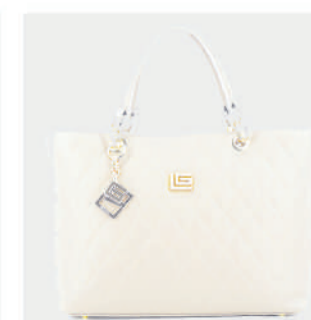

PRODUCT DETAILS

687000426600

R.P.: 149

- GENUINE LEATHER
- GOLD GL LOGO
- ADJUSTABLE STRAP
- ZIP CLOSER
- ZIP POCKET
- DIMENSIONS : L:31cm W:15cm H:20cm

BLACK

TABA

WHITE

BEIGE

Jessica

Guy Laroche

Sarah

PRODUCT DETAILS

67400002444

R.P.: 179

- GENUINE LEATHER
- GOLD GL LOGO
- ADJUSTABLE STRAP
- ZIP CLOSER
- ZIP POCKET
- DIMENSIONS : L:35cm W:15cm H:25cm

PRODUCT DETAILS

68700008228

R.P.: 159

- GENUINE LEATHER
- GOLD GL LOGO
- ADJUSTABLE STRAP
- ZIP CLOSER
- ZIP POCKET
- DIMENSIONS : L:31cm W:15cm H:23cm

BLACK

TABA

BEIGE

WHITE

NUDE