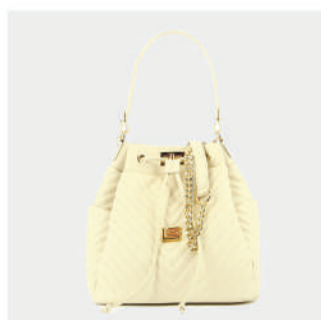

- GENUINE LEATHER
- GOLD GL LOGO
- BUCKLE CLOSER
- ZIP POCKET
- DIMENSIONS : L:27cm W:18cm H:27cm

PRODUCT DETAILS

687000004332

R.P. 169

- GENUINE LEATHER
- SILVER GL LOGO
- ZIP CLOSER
- ZIP POCKET
- DIMENSIONS : L:31cm W:14cm H:32cm