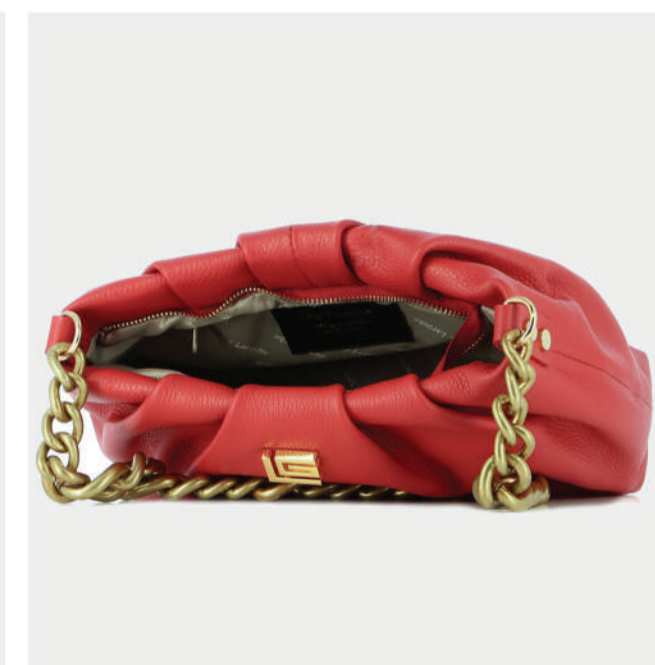

- GENUINE LEATHER
- BRONZE GL LOGO
- ADJUSTABLE CHAIN
- ADJUSTABLE STRAP
- BUCLE + ZIP CLOSER
- ZIP POCKET
- DIMENSIONS : L:28cm W:8cm H:15cm

PRODUCT DETAILS

64800004539

R.P. 159

- GENUINE LEATHER
- BRONZE GL LOGO
- ADJUSTABLE CHAIN
- ADJUSTABLE STRAP
- BUCLE + ZIP CLOSER
- ZIP POCKET
- DIMENSIONS : L:22cm W:8cm H:15cm

Romy

Guy Laroche

Léo

PRODUCT DETAILS

64800004691

R.P. 219

- GENUINE LEATHER
- BRONZE GL LOGO
- ADJUSTABLE CHAIN
- ADJUSTABLE STRAP
- ZIP CLOSER
- ZIP POCKET
- DIMENSIONS : L:32cm W:9cm H:23cm

TABA

TAUPE

RED

PRODUCT DETAILS

64800005008

R.P. 189

- GENUINE LEATHER
- GOLD GL LOGO
- ADJUSTABLE CHAIN
- ZIP CLOSER
- ZIP POCKET
- DIMENSIONS : L:37cm W:11cm H:23cm

BLACK

RED

Amanda

Guy Laroche

Dorothy

PRODUCT DETAILS

9810000J15P

R.P.: 240

- GENUINE LEATHER
- GOLD GL LOGO
- ADJUSTABLE CHAIN STRAP
- ZIP CLOSER
- ZIP POCKET
- DIMENSIONS : L:23cm W:15cm H:26cm

BLACK