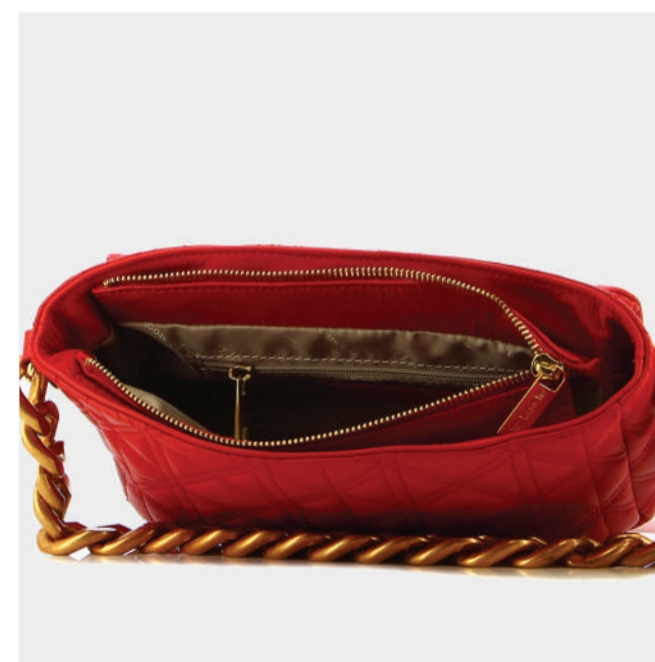

- GENUINE LEATHER
- BRONZE GL LOGO
- ADJUSTABLE CHAIN
- ADJUSTABLE STRAP
- BUCLE + ZIP CLOSER
- ZIP POCKET
- DIMENSIONS : L:28cm W:8cm H:15cm

PRODUCT DETAILS

64800004539

R.P. 159

- GENUINE LEATHER
- BRONZE GL LOGO
- ADJUSTABLE CHAIN
- ADJUSTABLE STRAP
- BUCLE + ZIP CLOSER
- ZIP POCKET
- DIMENSIONS : L:22cm W:8cm H:15cm