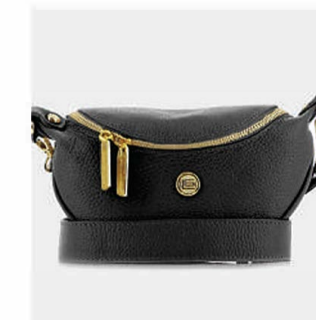

- GENUINE LEATHER
- GOLD GL LOGO
- ADJUSTABLE CHAIN STRAP
- ZIP CLOSER
- ZIP POCKET
- DIMENSIONS : L:24cm W:9cm H:18cm

BLACK

TABAC

BEIGE

PRODUCT DETAILS

738000000172

R.P.: 129

- GENUINE LEATHER
- GOLD GL LOGO
- ADJUSTABLE STRAP
- ZIP CLOSER
- ZIP POCKET ..
- DIMENSIONS : L:20cm W:7cm H:17cm