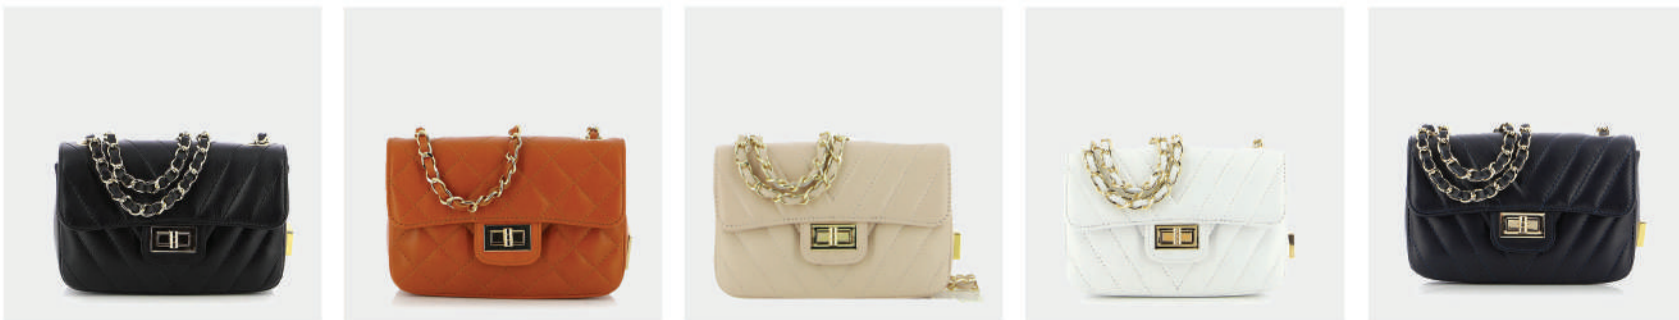

R.P. 119

- GENUINE LEATHER
- GOLD GL LOGO
- CHAIN - STRAP
- ZIP POCKET
- DIMENSIONS : L:20cm W:8cm H:13cm

PRODUCT DETAILS

697000423000

R.P. 119

- GENUINE LEATHER
- GOLD GL LOGO
- CHAIN - STRAP
- ZIP POCKET
- DIMENSIONS : L:20cm W:8cm H:13cm