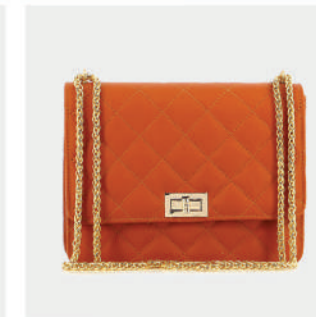

BLACK

TABATA

BEIGE

BLACK

TABATA

WHITE

NUDE

Elijah

Guy Laroche

Cecilia

PRODUCT DETAILS

98700000070

R.P. 129

- GENUINE LEATHER
- GOLD GL LOGO
- ADJUSTABLE STRAP
- ZIP CLOSER
- ZIP POCKET
- DIMENSIONS : L:28cm W:5cm H:15cm

BLACK

TABA

RED

PRODUCT DETAILS

721000000119

R.P. 129

- GENUINE LEATHER
- GOLD GL LOGO
- ZIP POCKET
- DIMENSIONS : L:23cm W:5cm H:19cm

BLACK

TABA

TAUPE