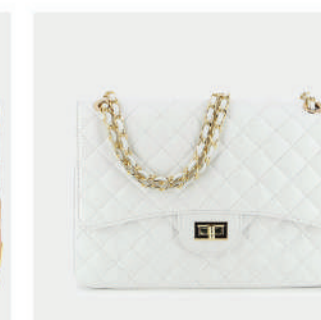

69700001000V

R.P.: 179

- GENUINE LEATHER
- GOLD GL LOGO
- ADJUSTABLE STRAP
- ZIP CLOSER
- ZIP POCKET
- DIMENSIONS : L:33cm W:11cm H:22cm

PRODUCT DETAILS

697000421000

R.P.: 179

- GENUINE LEATHER
- GOLD GL LOGO
- ADJUSTABLE STRAP
- ZIP CLOSER
- ZIP POCKET
- DIMENSIONS : L:33cm W:11cm H:22cm

BLACK

TABATA

BEIGE

BLACK

TABATA

WHITE

NUDE

Elijah

Guy Laroche

Cecilia

PRODUCT DETAILS

98700000070

R.P. 129

- GENUINE LEATHER
- GOLD GL LOGO
- ADJUSTABLE STRAP
- ZIP CLOSER
- ZIP POCKET
- DIMENSIONS : L:28cm W:5cm H:15cm

BLACK

TABA