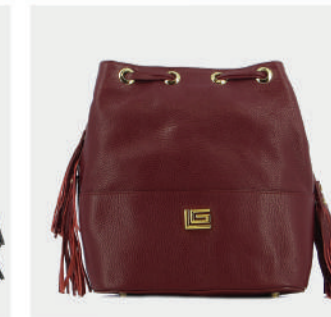

TAUPE

RED

PRODUCT DETAILS

64800005008

R.P. 189

- GENUINE LEATHER
- GOLD GL LOGO
- ADJUSTABLE CHAIN
- ZIP CLOSER
- ZIP POCKET
- DIMENSIONS : L:37cm W:11cm H:23cm

BLACK

RED

Amanda

Guy Laroche

Dorothy

PRODUCT DETAILS

9810000J15P

R.P.: 240

- GENUINE LEATHER
- GOLD GL LOGO
- ADJUSTABLE CHAIN STRAP
- ZIP CLOSER
- ZIP POCKET
- DIMENSIONS : L:23cm W:15cm H:26cm

BLACK

WINE

PRODUCT DETAILS

9810000J15G

R.P.: 259

- GENUINE LEATHER
- GOLD GL LOGO
- ADJUSTABLE STRAP
- ZIP CLOSER
- ZIP POCKET
- DIMENSIONS : L:30cm W:17cm H:34cm

BLACK

WINE

Jill

PRODUCT DETAILS

98100000001

R.P. 199

- GENUINE LEATHER
- GOLD GL LOGO
- ADJUSTABLE STRAP
- DIMENSIONS : L:23cm W:14cm H:21cm

BLACK

TABA

BEIGE

Guy Laroche