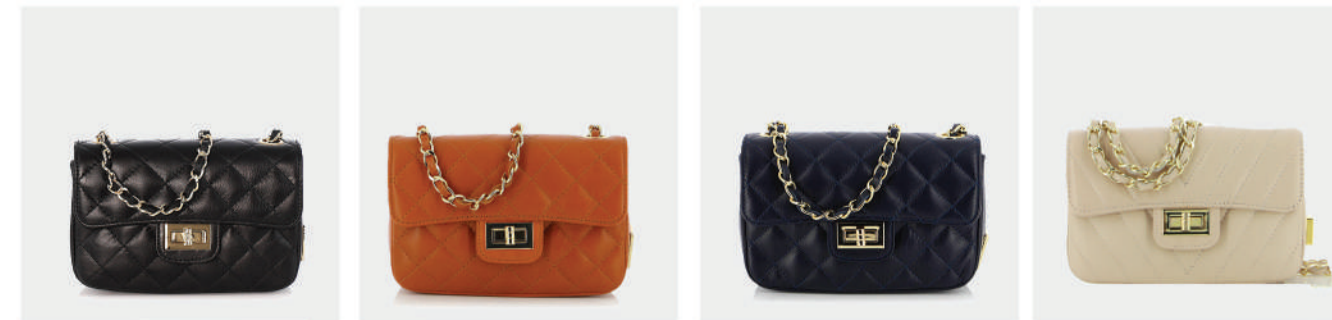

BLACK TABA BLUE BEIGE