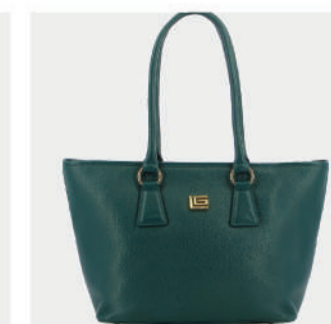

Guy Laroche

Margaret

PRODUCT DETAILS

74100062ABGO

R.P.: 159

- GENUINE LEATHER
- GOLD GL LOGO
- ADJUSTABLE STRAP
- ZIP CLOSER
- ZIP POCKET
- DIMENSIONS : L:42cm W:10cm H:28cm

PRODUCT DETAILS

98100000J4P

R.P.: 239

- GENUINE LEATHER
- GOLD GL LOGO
- ADJUSTABLE STRAP
- ZIP CLOSER
- ZIP POCKET
- DIMENSIONS : L:40cm W:13cm H:30cm

BLACK

TABA

BEIGE

BLACK

TABA

Lisa