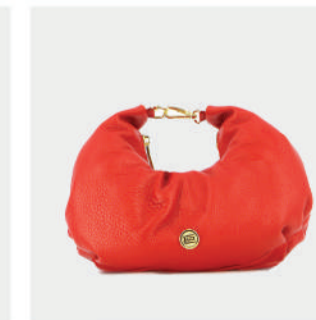

PRODUCT DETAILS

687000008800

R.P. 129

- GENUINE LEATHER
- ADJUSTABLE STRAP
- GOLD GL LOGO
- MAGNETIC CLOSER
- ZIP POCKET
- DIMENSIONS : L:27cm W:7cm H:17cm

TABA

TABA

BEIGE

TAUPE

PRODUCT DETAILS

978000008803

R.P. 99

- GENUINE LEATHER
- GOLD GL LOGO
- 2 ADJUSTABLE CHAIN
- ZIP CLOSER
- ZIP POCKET
- DIMENSIONS : L:22cm W:10cm H:20cm

BLACK

RED

BROWN

Brian

Guy Laroche

Brianna

PRODUCT DETAILS

72100002002

R.P. 159

- GENUINE LEATHER
- CHAIN - STRAP
- GOLD GL LOGO
- BUCKLE CLOSER
- ZIP POCKET
- DIMENSIONS : L:27cm W:8cm H:19cm

PRODUCT DETAILS

72100002003