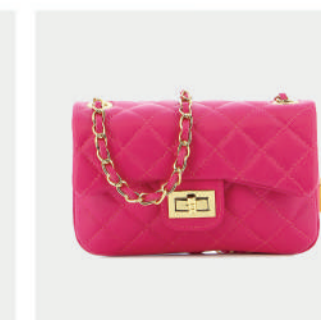

BLACK

FUCHSIA

GREEN

GOLD