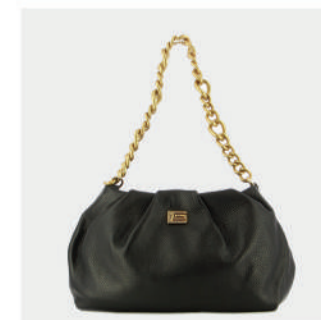

- GENUINE LEATHER
- BRONZE GL LOGO
- ADJUSTABLE CHAIN
- ADJUSTABLE STRAP
- BUCLE + ZIP CLOSER
- ZIP POCKET
- DIMENSIONS : L:28cm W:8cm H:15cm

PRODUCT DETAILS

64800004539

R.P. 159

- GENUINE LEATHER
- BRONZE GL LOGO
- ADJUSTABLE CHAIN
- ADJUSTABLE STRAP
- BUCLE + ZIP CLOSER
- ZIP POCKET
- DIMENSIONS : L:22cm W:8cm H:15cm

Romy

Guy Laroche

Léo

PRODUCT DETAILS

64800004691

R.P. 219

- GENUINE LEATHER
- BRONZE GL LOGO
- ADJUSTABLE CHAIN
- ADJUSTABLE STRAP
- ZIP CLOSER
- ZIP POCKET
- DIMENSIONS : L:32cm W:9cm H:23cm

TABA

TAUPE

RED

PRODUCT DETAILS

64800005008

R.P. 189

- GENUINE LEATHER
- GOLD GL LOGO
- ADJUSTABLE CHAIN
- ZIP CLOSER
- ZIP POCKET
- DIMENSIONS : L:37cm W:11cm H:23cm

BLACK

RED

Amanda

Guy Laroche

Dorothy

PRODUCT DETAILS

9810000J15P

R.P.: 240

- GENUINE LEATHER
- GOLD GL LOGO
- ADJUSTABLE CHAIN STRAP
- ZIP CLOSER
- ZIP POCKET
- DIMENSIONS : L:23cm W:15cm H:26cm

BLACK