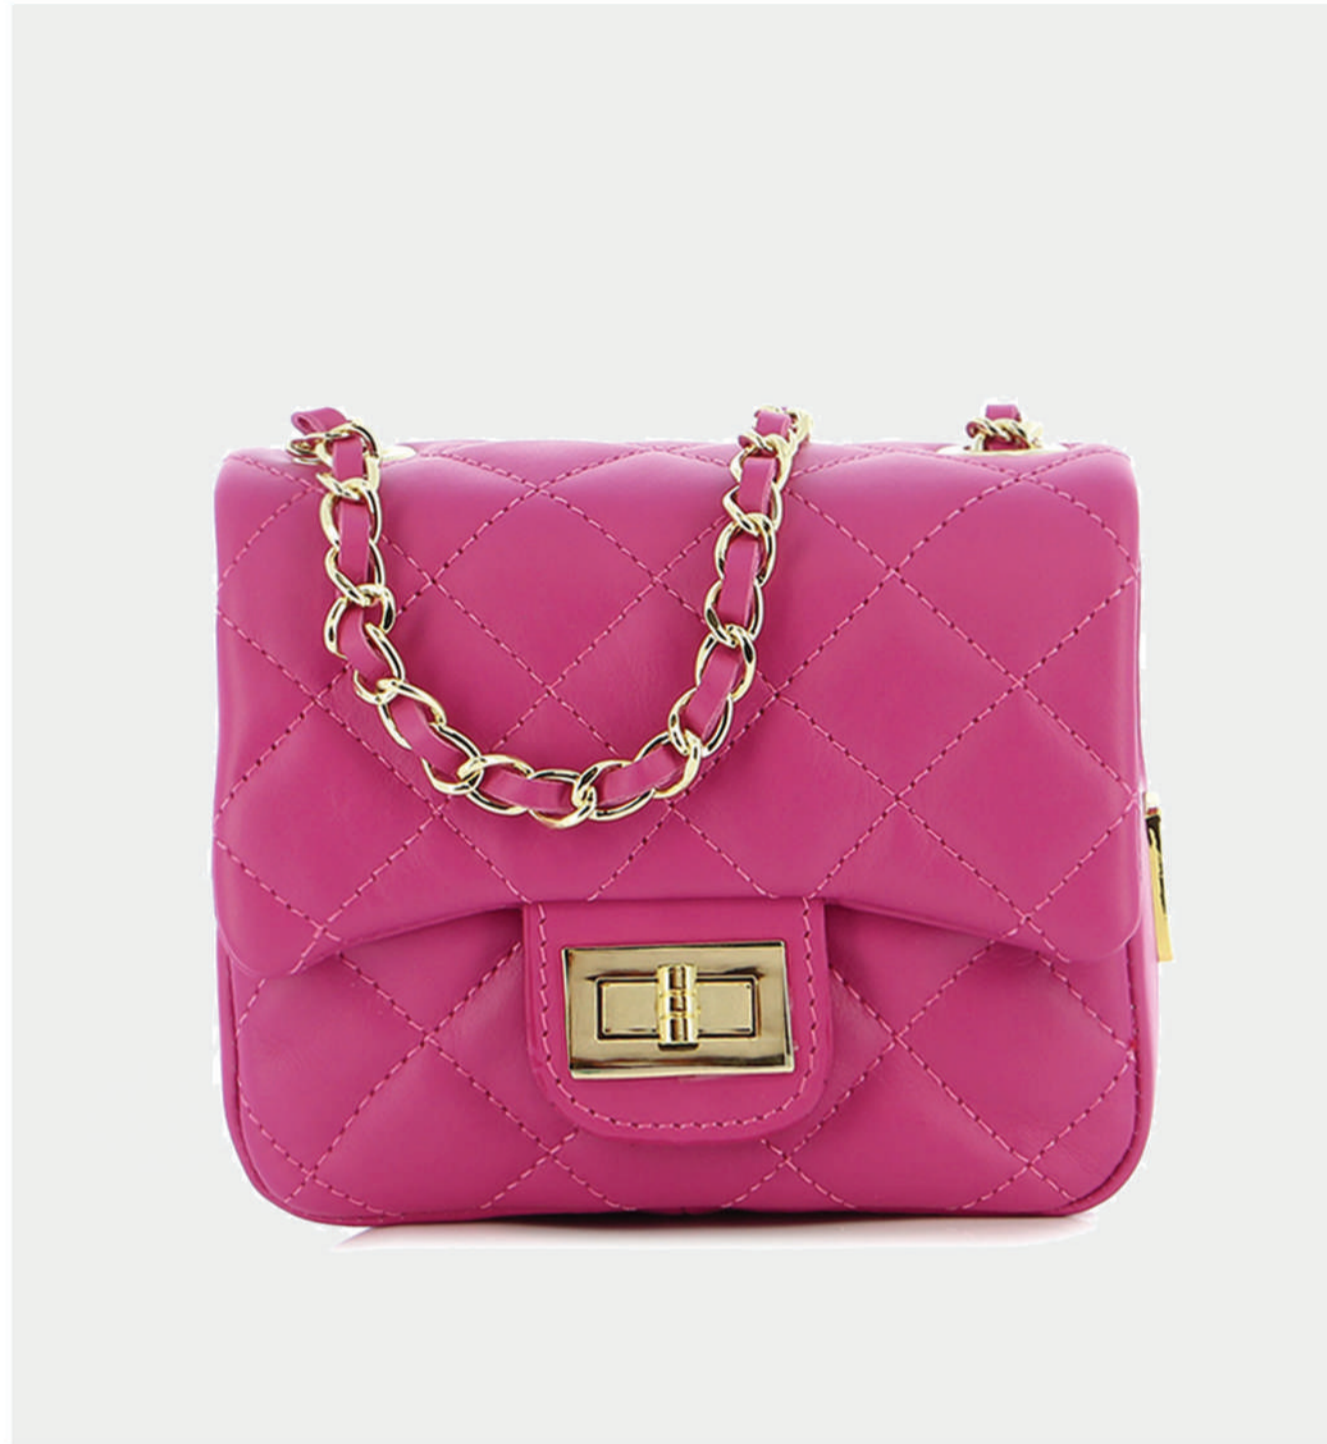

TAUPE

GOLD

Shan

Guy Laroche

Shannon

PRODUCT DETAILS

721000003002

R.P. 119

- GENUINE LEATHER
- CHAIN - STRAP
- GOLD GL LOGO
- BUCKLE CLOSER
- ZIP POCKET
- DIMENSIONS : L:17cm W:8cm H:16cm

PRODUCT DETAILS

721000003001

R.P.: 129

- GENUINE LEATHER
- GOLD GL LOGO
- BUCKLE CLOSER
- ZIP POCKET
- DIMENSIONS : L:22cm W:8cm H:16cm