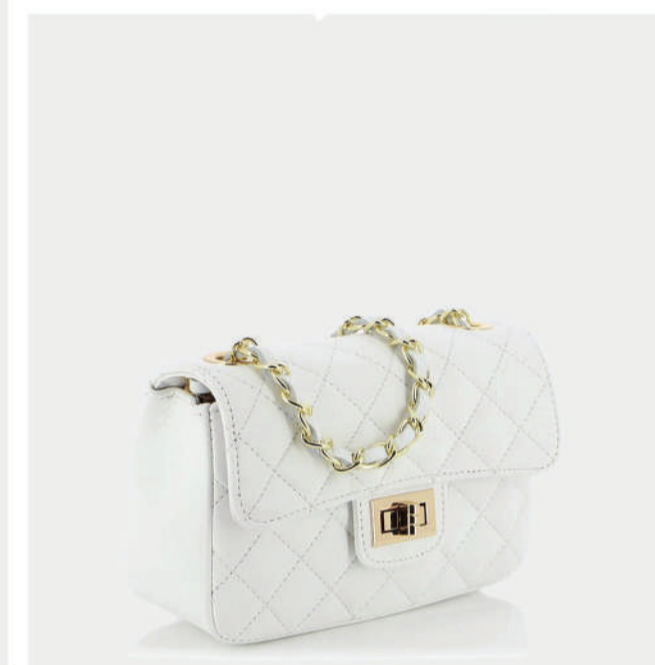

R.P. 119

- GENUINE LEATHER
- GOLD GL LOGO
- CHAIN - STRAP
- ZIP POCKET
- DIMENSIONS : L:20cm W:8cm H:13cm

PRODUCT DETAILS

697000423000

R.P. 119

- GENUINE LEATHER
- GOLD GL LOGO
- CHAIN - STRAP
- ZIP POCKET
- DIMENSIONS : L:20cm W:8cm H:13cm