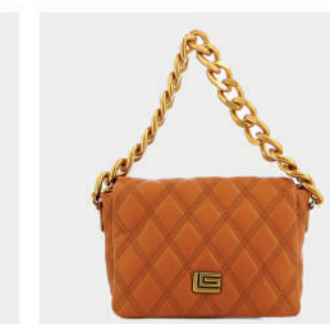

- GENUINE LEATHER
- BRONZE GL LOGO
- ADJUSTABLE CHAIN
- ADJUSTABLE STRAP
- BUCLE + ZIP CLOSER
- ZIP POCKET
- DIMENSIONS : L:28cm W:8cm H:15cm

PRODUCT DETAILS

64800004539

R.P. 159

- GENUINE LEATHER
- BRONZE GL LOGO
- ADJUSTABLE CHAIN
- ADJUSTABLE STRAP
- BUCLE + ZIP CLOSER
- ZIP POCKET
- DIMENSIONS : L:22cm W:8cm H:15cm

BLACK

TABATA

GREEN

RED

BLACK

TABATA

GREEN

RED

Romy

Guy Laroche

Léo

PRODUCT DETAILS

64800004691

R.P. 219

- GENUINE LEATHER
- BRONZE GL LOGO
- ADJUSTABLE CHAIN
- ADJUSTABLE STRAP
- ZIP CLOSER
- ZIP POCKET
- DIMENSIONS : L:32cm W:9cm H:23cm

TABA

TAUPE

RED

PRODUCT DETAILS

64800005008

R.P. 189

- GENUINE LEATHER
- GOLD GL LOGO
- ADJUSTABLE CHAIN
- ZIP CLOSER
- ZIP POCKET
- DIMENSIONS : L:37cm W:11cm H:23cm

BLACK

RED