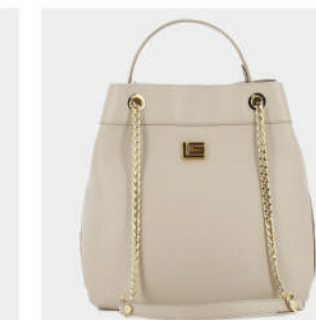

- GENUINE LEATHER
- BRONZE GL LOGO
- ADJUSTABLE CHAIN
- ADJUSTABLE STRAP
- BUCLE + ZIP CLOSER
- ZIP POCKET
- DIMENSIONS : L:28cm W:8cm H:15cm

PRODUCT DETAILS

64800004539

R.P. 159

- GENUINE LEATHER
- BRONZE GL LOGO
- ADJUSTABLE CHAIN
- ADJUSTABLE STRAP
- BUCLE + ZIP CLOSER
- ZIP POCKET
- DIMENSIONS : L:22cm W:8cm H:15cm

R.P.: 239

- GENUINE LEATHER
- GOLD GL LOGO
- ADJUSTABLE STRAP
- ZIP CLOSER
- ZIP POCKET
- DIMENSIONS : L:40cm W:13cm H:30cm

BLACK

TABA

PRODUCT DETAILS

762000008857

R.P.: 185

- GENUINE LEATHER
- GOLD GL LOGO
- ADJUSTABLE STRAP
- BUCLE CLOSER
- ZIP POCKET
- DIMENSIONS : L:32cm W:16cm H:35cm