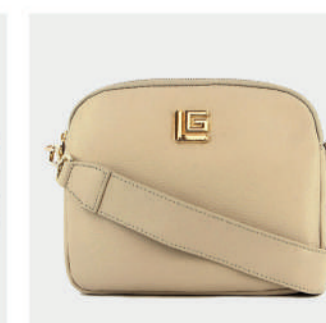

Amy

Guy Laroche

Angela

PRODUCT DETAILS

687000000017

R.P. 99

- -GENUINE LEATHER
- -ADJUSTABLE STRAP
- -GOLD GL LOGO
- -ZIP CLOSER
- -ZIP POCKET
- -DIMENSIONS : L:23cm W:7cm H:17cm

PRODUCT DETAILS

777000000014

R.P. 129

- -GENUINE LEATHER
- -GOLD GL LOGO
- -2 ADJUSTABLE STRAPS
- -ZIP & BUCLE CLOSER
- -ZIP POCKET
- -DIMENSIONS : L:30cm W:10cm H:28cm

BEIGE