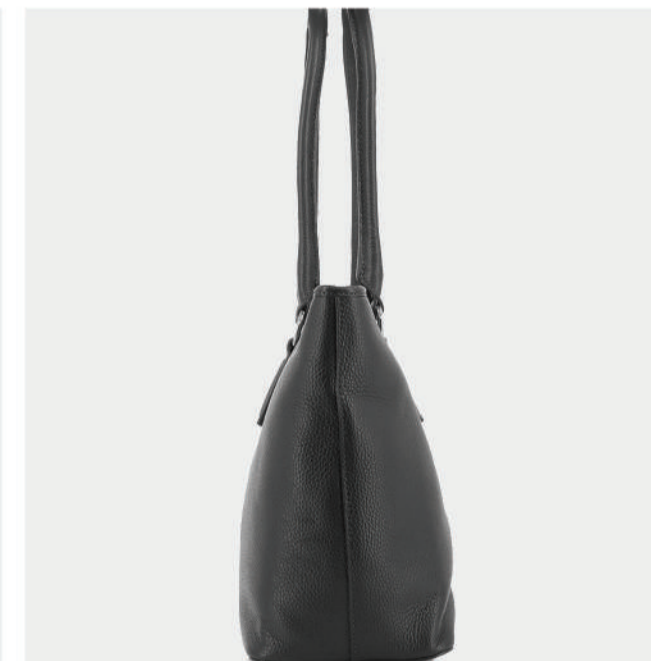

PRODUCT DETAILS

689000008119

R.P.: 169

- GENUINE LEATHER
- GOLD GL LOGO
- ADJUSTABLE STRAP
- ZIP CLOSER
- ZIP POCKET ..
- DIMENSIONS : L:37cm W:14cm H:26cm

BLACK

TABA

TAUPE

Betty

Guy Laroche

Margaret

PRODUCT DETAILS

74100062ABGO

R.P.: 159

- GENUINE LEATHER
- GOLD GL LOGO
- ADJUSTABLE STRAP
- ZIP CLOSER
- ZIP POCKET
- DIMENSIONS : L:42cm W:10cm H:28cm

PRODUCT DETAILS

98100000J4P

R.P.: 239

- GENUINE LEATHER
- GOLD GL LOGO
- ADJUSTABLE STRAP
- ZIP CLOSER
- ZIP POCKET
- DIMENSIONS : L:40cm W:13cm H:30cm

BLACK

TABA

BEIGE

BLACK

TABA

Lisa