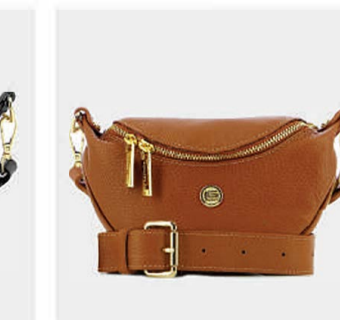

- GENUINE LEATHER
- GOLD GL LOGO
- ADJUSTABLE CHAIN STRAP
- ZIP CLOSER
- ZIP POCKET
- DIMENSIONS : L:24cm W:9cm H:18cm

BLACK

TABAC

BEIGE

PRODUCT DETAILS

738000000172

R.P.: 129

- GENUINE LEATHER
- GOLD GL LOGO
- ADJUSTABLE STRAP
- ZIP CLOSER
- ZIP POCKET ..
- DIMENSIONS : L:20cm W:7cm H:17cm