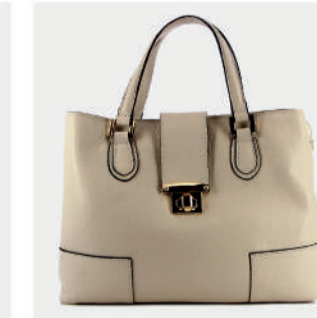

Lacey

PRODUCT DETAILS

7018283DABGO

R.P.: 179

- GENUINE LEATHER
- GOLD GL LOGO
- ADJUSTABLE STRAP
- ZIP CLOSER
- ZIP POCKET
- DIMENSIONS : L:35cm W:15cm H:25cm

BLACK

TABA

BEIGE

PRODUCT DETAILS

689000008119

R.P.: 169

- GENUINE LEATHER
- GOLD GL LOGO
- ADJUSTABLE STRAP
- ZIP CLOSER
- ZIP POCKET ..
- DIMENSIONS : L:37cm W:14cm H:26cm

BLACK

TABA

TAUPE

Betty