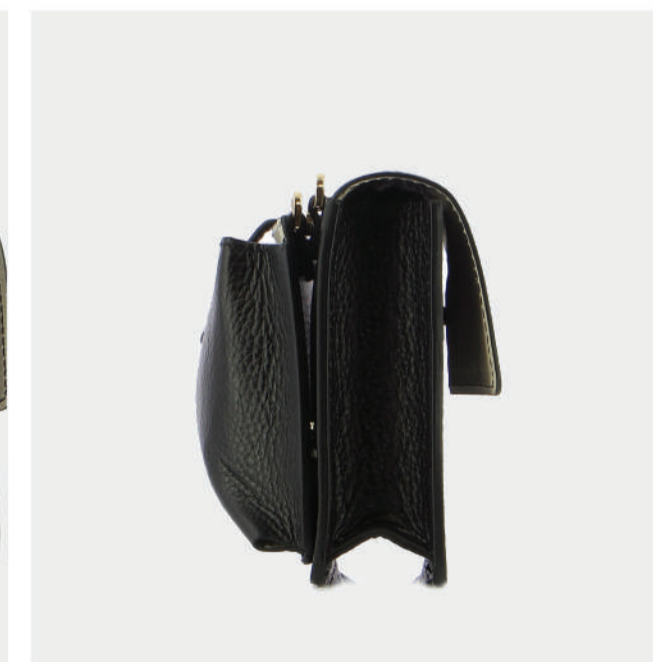

- GENUINE LEATHER
- 3 ADJUSTABLE PURCES
- ADJUSTABLE STRAP
- GOLD GL LOGO
- CHAIN - STRAP
- ZIP POCKET
- DIMENSIONS : L:30cm W:8cm H:13cm

BLACK

TABA

PRODUCT DETAILS

9810000J19G

R.P. 258

- GENUINE LEATHER
- GOLD GL LOGO
- 2 ADJUSTABLE PURCES
- ADJUSTABLE STRAP
- CHAIN - STRAP
- ZIP POCKET
- DIMENSIONS : L:25cm W:5cm H:15cm

BLACK

Emma

Guy Laroche

Nicole

PRODUCT DETAILS

656000008863

R.P. 149

- ECO LEATHER
- 2 ADJUSTABLE STRAPS
- BLACK SILVER LOGO
- ZIP POCKET
- DIMENSIONS : L:22cm W:14cm H:18cm