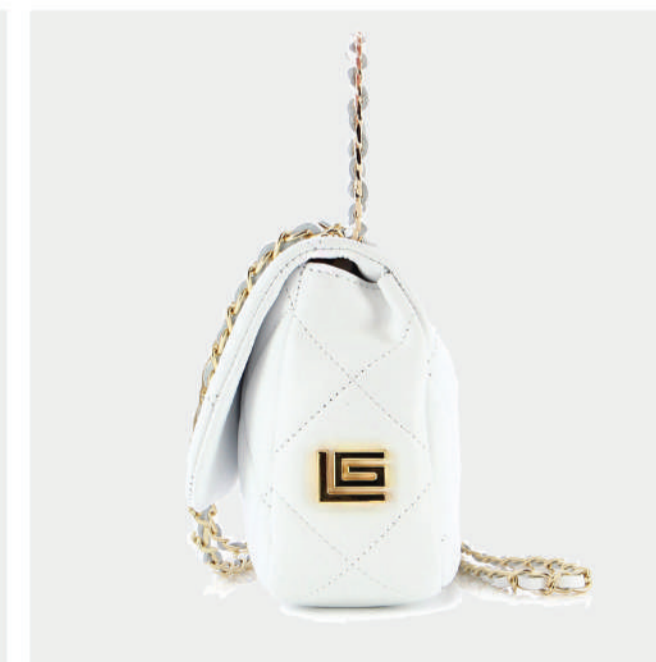

Guy Laroche

Brianna

PRODUCT DETAILS

72100002002

R.P. 159

- GENUINE LEATHER
- CHAIN - STRAP
- GOLD GL LOGO
- BUCKLE CLOSER
- ZIP POCKET
- DIMENSIONS : L:27cm W:8cm H:19cm

PRODUCT DETAILS

72100002003

R.P.: 169

- GENUINE LEATHER
- GOLD GL LOGO
- BUCKLE CLOSER
- ZIP POCKET
- DIMENSIONS : L:22cm W:10cm H:20cm

WHITE

GOLD

TAUPE

BLACK

BLACK

WHITE