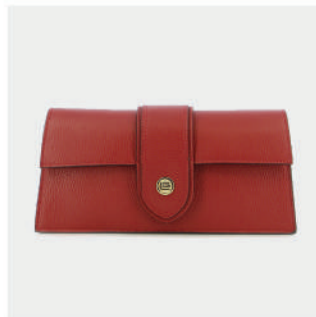

BLACK

TABATA

BEIGE

BLACK

TABATA

WHITE

NUDE

Elijah

Guy Laroche

Cecilia

PRODUCT DETAILS

98700000070

R.P. 129

- GENUINE LEATHER
- GOLD GL LOGO
- ADJUSTABLE STRAP
- ZIP CLOSER
- ZIP POCKET
- DIMENSIONS : L:28cm W:5cm H:15cm

BLACK

TABA

RED

PRODUCT DETAILS

721000000119

R.P. 129

- GENUINE LEATHER
- GOLD GL LOGO
- ZIP POCKET
- DIMENSIONS : L:23cm W:5cm H:19cm

BLACK

TABA

TAUPE