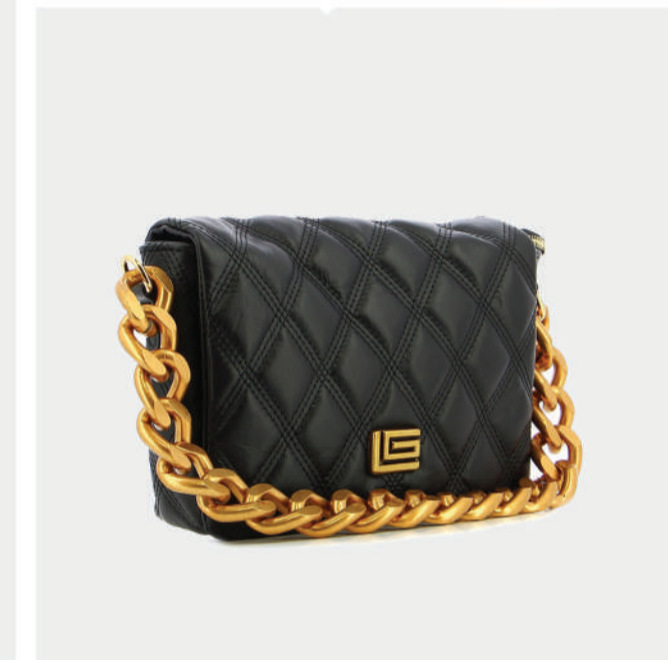

BLACK

WHITE

Ambre

Guy Laroche

Jade

PRODUCT DETAILS

64800004539

R.P. 179

- GENUINE LEATHER
- BRONZE GL LOGO
- ADJUSTABLE CHAIN
- ADJUSTABLE STRAP
- BUCLE + ZIP CLOSER
- ZIP POCKET
- DIMENSIONS : L:28cm W:8cm H:15cm

PRODUCT DETAILS

64800004539

R.P. 159

- GENUINE LEATHER
- BRONZE GL LOGO
- ADJUSTABLE CHAIN
- ADJUSTABLE STRAP
- BUCLE + ZIP CLOSER
- ZIP POCKET
- DIMENSIONS : L:22cm W:8cm H:15cm

Romy

Guy Laroche

Léo

PRODUCT DETAILS

64800004691

R.P. 219

- GENUINE LEATHER
- BRONZE GL LOGO
- ADJUSTABLE CHAIN
- ADJUSTABLE STRAP
- ZIP CLOSER
- ZIP POCKET
- DIMENSIONS : L:32cm W:9cm H:23cm

TABA

TAUPE

RED

PRODUCT DETAILS

64800005008

R.P. 189

- GENUINE LEATHER
- GOLD GL LOGO
- ADJUSTABLE CHAIN
- ZIP CLOSER
- ZIP POCKET
- DIMENSIONS : L:37cm W:11cm H:23cm

BLACK

RED