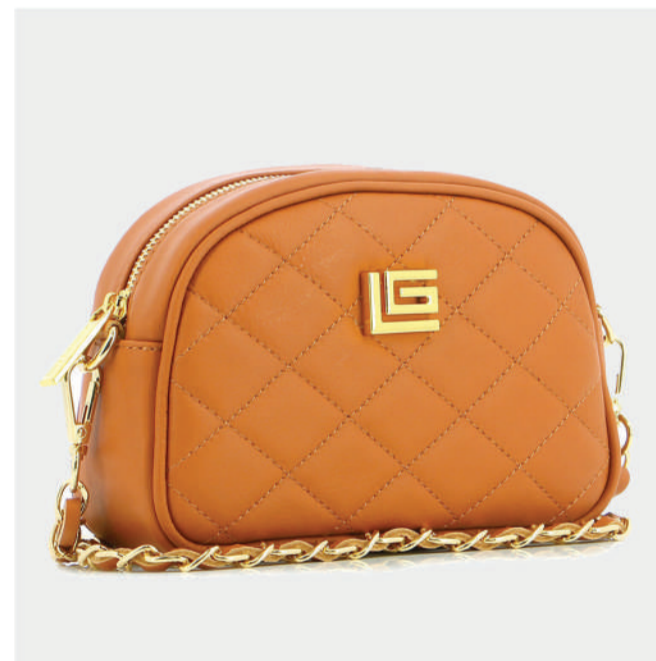

RED

Cynthia

Guy Laroche

Kathleen

PRODUCT DETAILS

69700001000V

R.P.: 99

- GENUINE LEATHER
- GOLD GL LOGO
- ADJUSTABLE CHAIN STRAP
- ZIP CLOSER
- ZIP POCKET
- DIMENSIONS : L:20cm W:7cm H:17cm

BLACK

TABAC

BEIGE

PRODUCT DETAILS

989000008808

R.P.: 139

- GENUINE LEATHER
- GOLD GL LOGO
- ADJUSTABLE STRAP
- ZIP CLOSER
- ZIP POCKET
- DIMENSIONS : L:27cm W:7cm H:16cm

BLACK