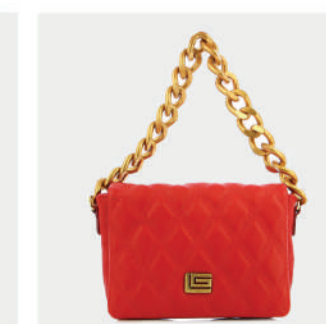

- GENUINE LEATHER
- BRONZE GL LOGO
- ADJUSTABLE CHAIN
- ADJUSTABLE STRAP
- BUCLE + ZIP CLOSER
- ZIP POCKET
- DIMENSIONS : L:28cm W:8cm H:15cm

PRODUCT DETAILS

64800004539

R.P. 159

- GENUINE LEATHER
- BRONZE GL LOGO
- ADJUSTABLE CHAIN
- ADJUSTABLE STRAP
- BUCLE + ZIP CLOSER
- ZIP POCKET
- DIMENSIONS : L:22cm W:8cm H:15cm

BLACK

TABATA

GREEN

RED

BLACK

TABATA

GREEN

RED

Romy

Guy Laroche

Léo

PRODUCT DETAILS

64800004691

R.P. 219

- GENUINE LEATHER
- BRONZE GL LOGO
- ADJUSTABLE CHAIN
- ADJUSTABLE STRAP
- ZIP CLOSER
- ZIP POCKET
- DIMENSIONS : L:32cm W:9cm H:23cm

TABA

TAUPE

RED

PRODUCT DETAILS

64800005008

R.P. 189

- GENUINE LEATHER
- GOLD GL LOGO
- ADJUSTABLE CHAIN
- ZIP CLOSER
- ZIP POCKET
- DIMENSIONS : L:37cm W:11cm H:23cm

BLACK

RED