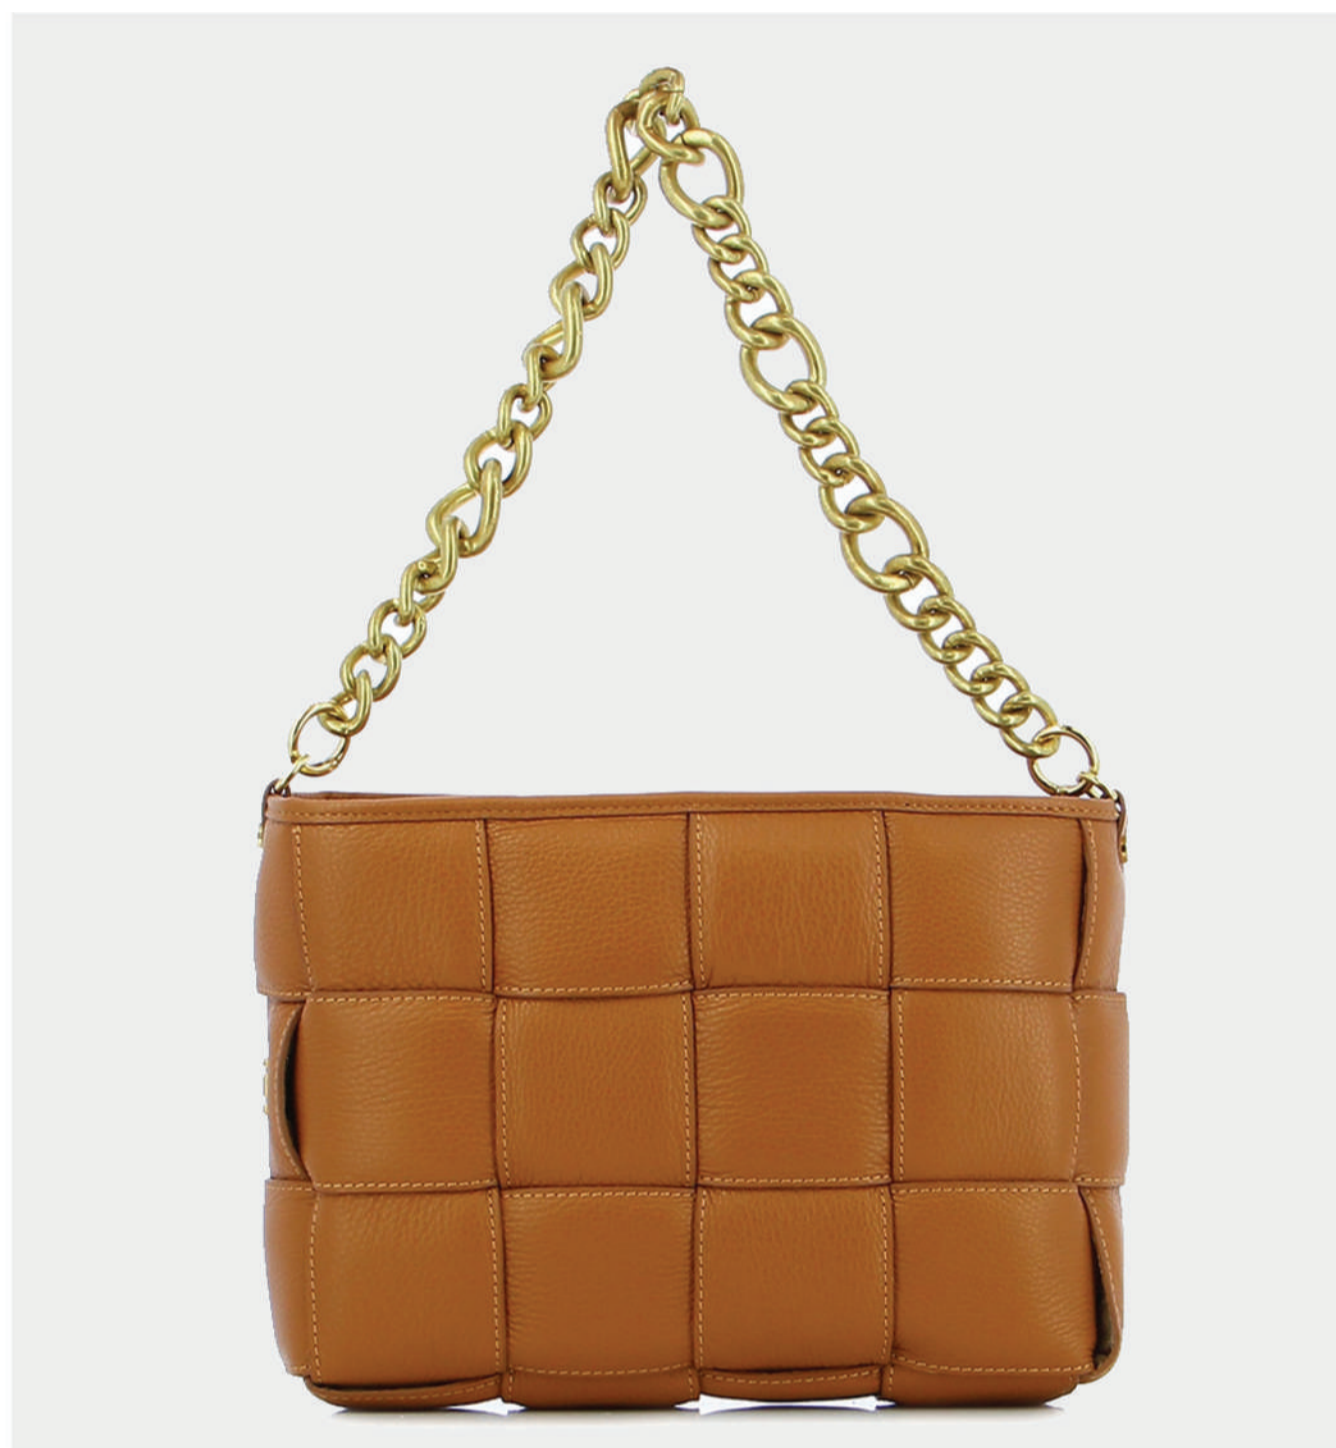

- GENUINE LEATHER
- BRONZE GL LOGO
- ADJUSTABLE CHAIN
- ADJUSTABLE STRAP
- BUCLE + ZIP CLOSER
- ZIP POCKET
- DIMENSIONS : L:28cm W:8cm H:15cm

PRODUCT DETAILS

64800004539

R.P. 159

- GENUINE LEATHER
- BRONZE GL LOGO
- ADJUSTABLE CHAIN
- ADJUSTABLE STRAP
- BUCLE + ZIP CLOSER
- ZIP POCKET
- DIMENSIONS : L:22cm W:8cm H:15cm

Romy

Guy Laroche

Léo

PRODUCT DETAILS

64800004691

R.P. 219

- GENUINE LEATHER
- BRONZE GL LOGO
- ADJUSTABLE CHAIN
- ADJUSTABLE STRAP
- ZIP CLOSER
- ZIP POCKET
- DIMENSIONS : L:32cm W:9cm H:23cm

TABA

TAUPE

RED

PRODUCT DETAILS

64800005008

R.P. 189

- GENUINE LEATHER
- GOLD GL LOGO
- ADJUSTABLE CHAIN
- ZIP CLOSER
- ZIP POCKET
- DIMENSIONS : L:37cm W:11cm H:23cm

BLACK

RED

Amanda

Guy Laroche

Dorothy

PRODUCT DETAILS

9810000J15P

R.P.: 240

- GENUINE LEATHER
- GOLD GL LOGO
- ADJUSTABLE CHAIN STRAP
- ZIP CLOSER
- ZIP POCKET
- DIMENSIONS : L:23cm W:15cm H:26cm

BLACK