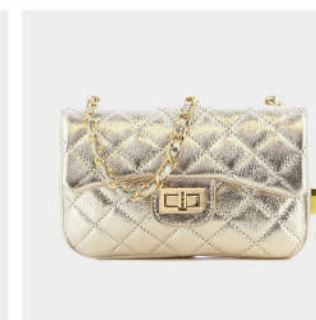

BLACK

FUCHSIA

GREEN

GOLD