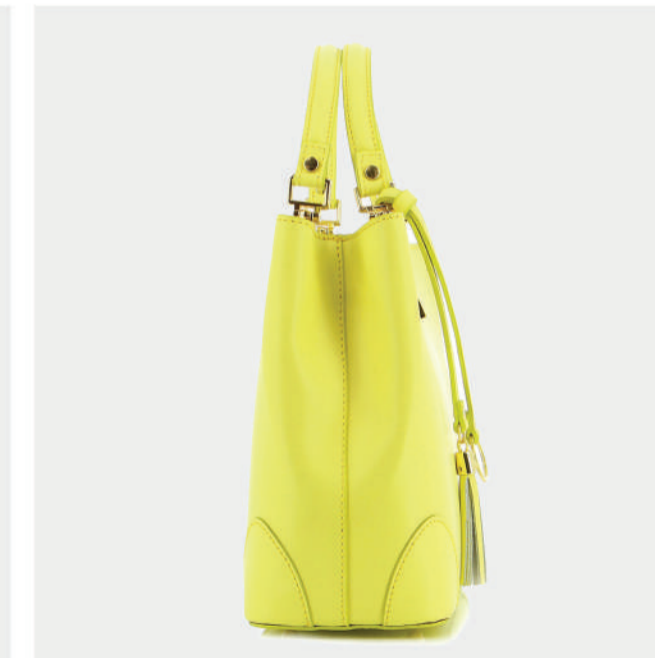

PRODUCT DETAILS

68700008228

R.P.: 159

- -GENUINE LEATHER
- -GOLD GL LOGO
- -ADJUSTABLE STRAP
- -ZIP CLOSER
- -ZIP POCKET
- -DIMENSIONS : L:31cm W:15cm H:23cm