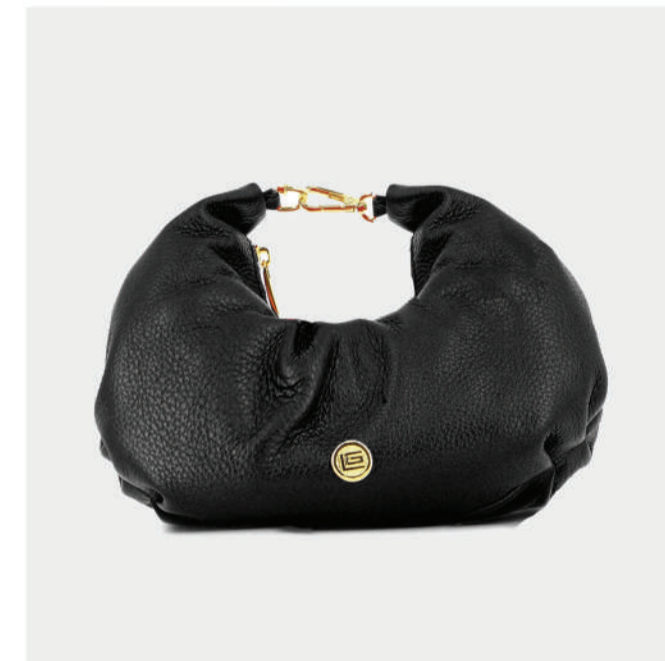

PRODUCT DETAILS

687000008800

R.P. 129

- GENUINE LEATHER
- ADJUSTABLE STRAP
- GOLD GL LOGO
- MAGNETIC CLOSER
- ZIP POCKET
- DIMENSIONS : L:27cm W:7cm H:17cm

TABA

TABA

BEIGE

TAUPE

PRODUCT DETAILS

978000008803

R.P. 99

- GENUINE LEATHER
- GOLD GL LOGO
- 2 ADJUSTABLE CHAIN
- ZIP CLOSER
- ZIP POCKET
- DIMENSIONS : L:22cm W:10cm H:20cm

BLACK

RED

BROWN

Brian