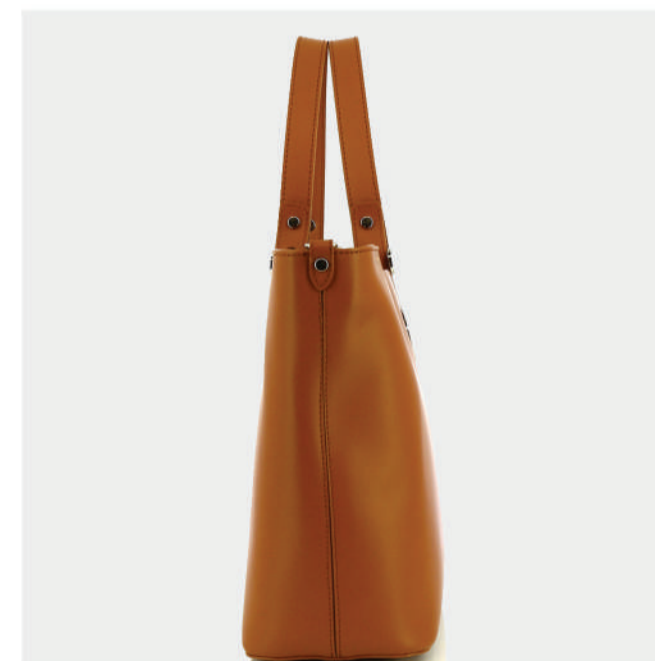

- GENUINE LEATHER
- GOLD GL LOGO
- BUCKLE CLOSER
- ZIP POCKET
- DIMENSIONS : L:27cm W:18cm H:27cm

PRODUCT DETAILS

687000004332

R.P. 169

- GENUINE LEATHER
- SILVER GL LOGO
- ZIP CLOSER
- ZIP POCKET
- DIMENSIONS : L:31cm W:14cm H:32cm