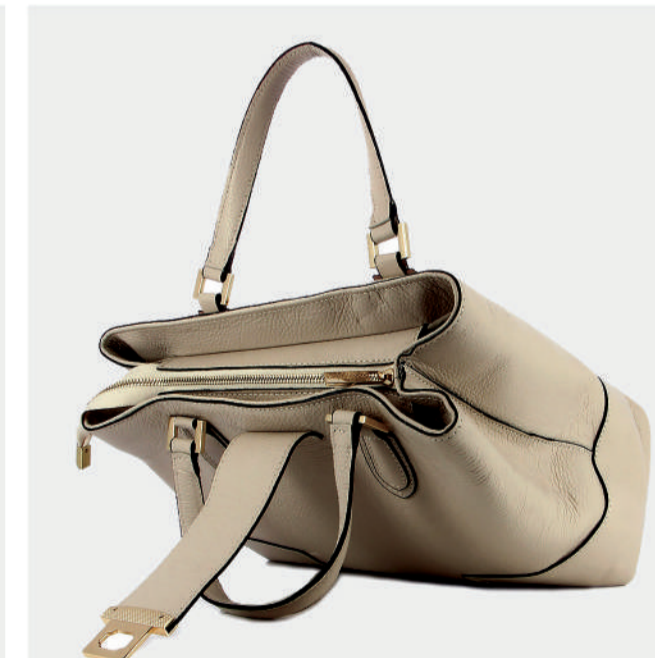

Lacey

PRODUCT DETAILS

7018283DABGO

R.P.: 179

- GENUINE LEATHER
- GOLD GL LOGO
- ADJUSTABLE STRAP
- ZIP CLOSER
- ZIP POCKET
- DIMENSIONS : L:35cm W:15cm H:25cm

BLACK

TABA

BEIGE

PRODUCT DETAILS

689000008119

R.P.: 169

- GENUINE LEATHER
- GOLD GL LOGO
- ADJUSTABLE STRAP
- ZIP CLOSER
- ZIP POCKET ..
- DIMENSIONS : L:37cm W:14cm H:26cm

BLACK

TABA

TAUPE

Betty