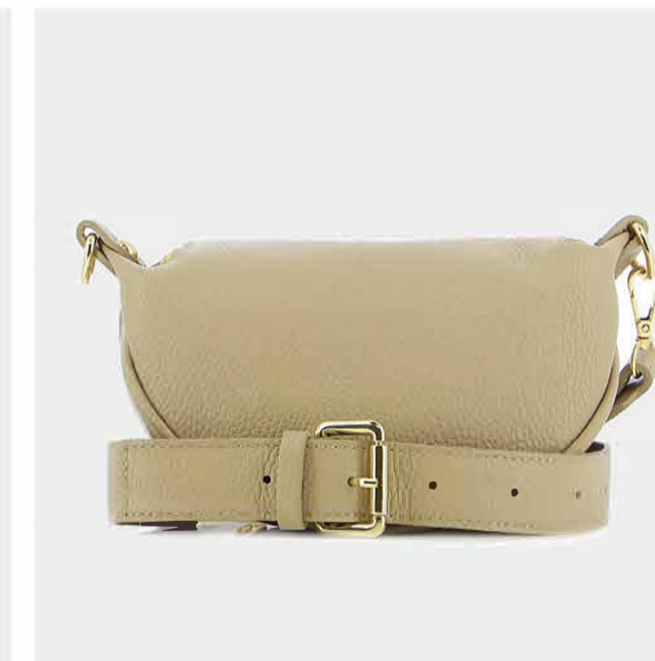

- GENUINE LEATHER
- GOLD GL LOGO
- ADJUSTABLE CHAIN STRAP
- ZIP CLOSER
- ZIP POCKET
- DIMENSIONS : L:24cm W:9cm H:18cm

BLACK

TABAC

BEIGE

PRODUCT DETAILS

738000000172

R.P.: 129

- GENUINE LEATHER
- GOLD GL LOGO
- ADJUSTABLE STRAP
- ZIP CLOSER
- ZIP POCKET ..
- DIMENSIONS : L:20cm W:7cm H:17cm