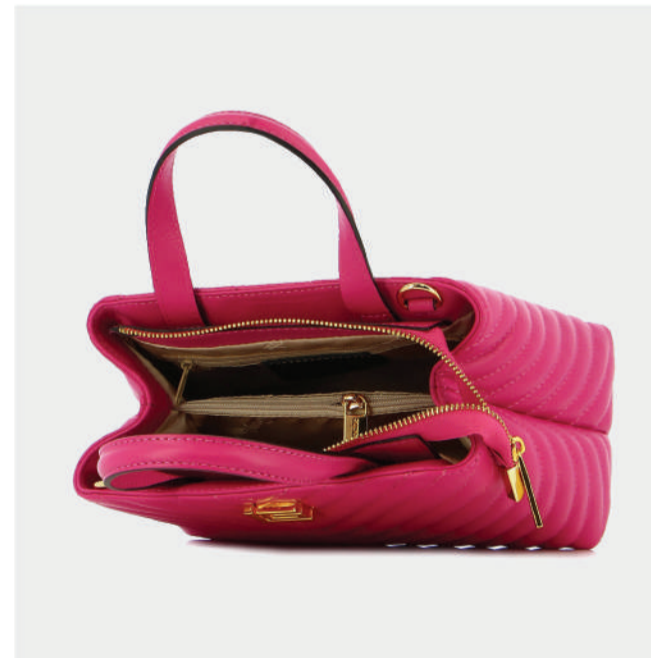

Guy Laroche
BAGS SS2023

Colin

Guy Laroche

Tiara

PRODUCT DETAILS

9940000GL110

R.P. 179

- GENUINE LEATHER
- GOLD GL LOGO
- ADJUSTABLE STRAP
- ZIP CLOSER
- ZIP POCKET
- DIMENSIONS : L:25cm W:12cm H:17cm

BLACK

TABA

FUCHIA

WHITE

PRODUCT DETAILS

721000000117

R.P. 189

- GENUINE LEATHER
- BLACK GL LOGO
- CHAIN STRAP
- BUCLE CLOSER
- ZIP POCKET
- DIMENSIONS : L:28cm W:8cm H:22cm

- GENUINE LEATHER
- BRONZE GL LOGO
- ADJUSTABLE CHAIN
- ADJUSTABLE STRAP
- BUCLE + ZIP CLOSER
- ZIP POCKET
- DIMENSIONS : L:28cm W:8cm H:15cm

PRODUCT DETAILS

64800004539

R.P. 159

- GENUINE LEATHER
- BRONZE GL LOGO
- ADJUSTABLE CHAIN
- ADJUSTABLE STRAP
- BUCLE + ZIP CLOSER
- ZIP POCKET
- DIMENSIONS : L:22cm W:8cm H:15cm