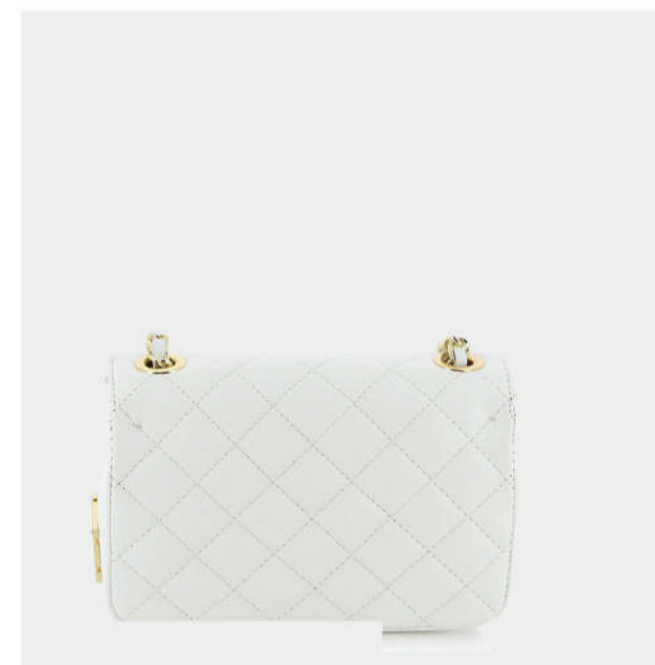

R.P. 119

- GENUINE LEATHER
- GOLD GL LOGO
- CHAIN - STRAP
- ZIP POCKET
- DIMENSIONS : L:20cm W:8cm H:13cm

PRODUCT DETAILS

697000423000

R.P. 119

- GENUINE LEATHER
- GOLD GL LOGO
- CHAIN - STRAP
- ZIP POCKET
- DIMENSIONS : L:20cm W:8cm H:13cm