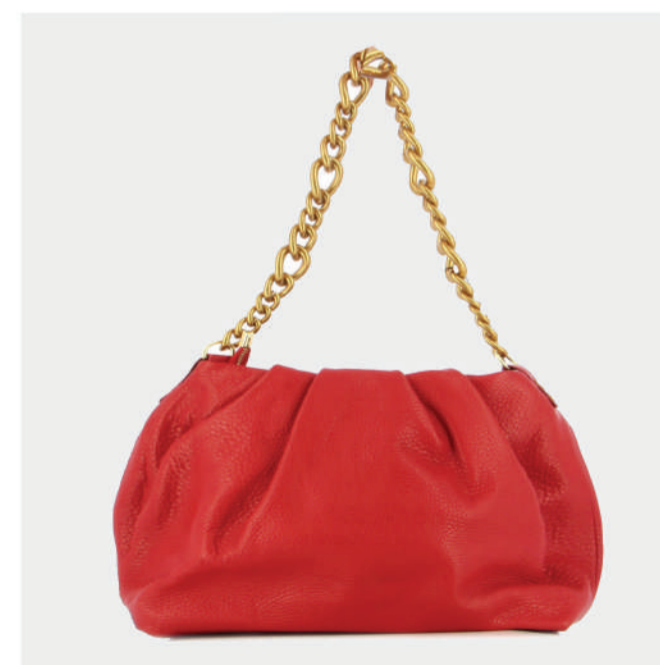

Romy

Guy Laroche

Léo

PRODUCT DETAILS

64800004691

R.P. 219

- GENUINE LEATHER
- BRONZE GL LOGO
- ADJUSTABLE CHAIN
- ADJUSTABLE STRAP
- ZIP CLOSER
- ZIP POCKET
- DIMENSIONS : L:32cm W:9cm H:23cm

TABA

TAUPE

RED

PRODUCT DETAILS

64800005008

R.P. 189

- GENUINE LEATHER
- GOLD GL LOGO
- ADJUSTABLE CHAIN
- ZIP CLOSER
- ZIP POCKET
- DIMENSIONS : L:37cm W:11cm H:23cm

BLACK

RED

Amanda

Guy Laroche

Dorothy

PRODUCT DETAILS

9810000J15P

R.P.: 240

- GENUINE LEATHER
- GOLD GL LOGO
- ADJUSTABLE CHAIN STRAP
- ZIP CLOSER
- ZIP POCKET
- DIMENSIONS : L:23cm W:15cm H:26cm

BLACK