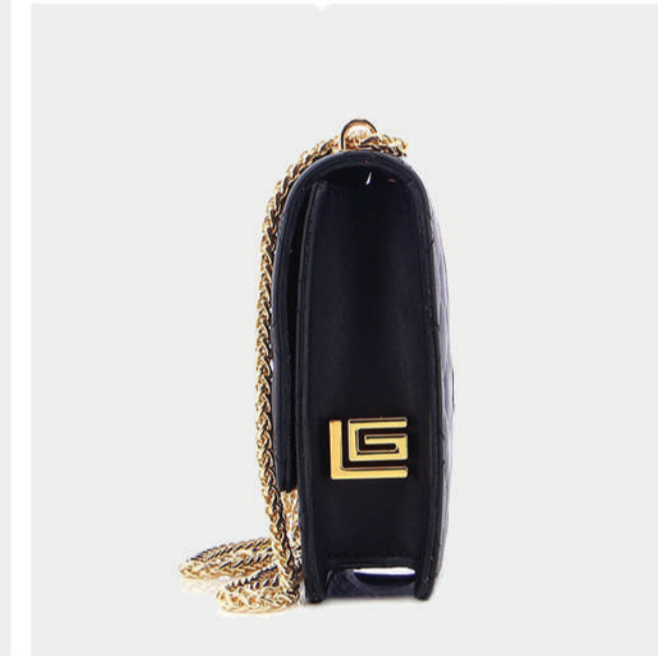

BLACK

TABATA

BEIGE

BLACK

TABATA

WHITE

NUDE

Elijah

Guy Laroche

Cecilia

PRODUCT DETAILS

98700000070

R.P. 129

- GENUINE LEATHER
- GOLD GL LOGO
- ADJUSTABLE STRAP
- ZIP CLOSER
- ZIP POCKET
- DIMENSIONS : L:28cm W:5cm H:15cm

BLACK

TABA

RED

PRODUCT DETAILS

721000000119

R.P. 129

- GENUINE LEATHER
- GOLD GL LOGO
- ZIP POCKET
- DIMENSIONS : L:23cm W:5cm H:19cm

BLACK

TABA

TAUPE