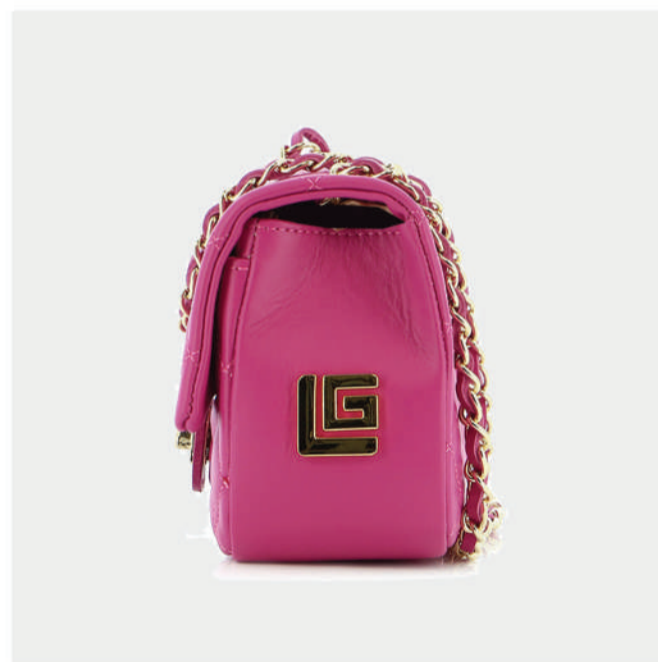

- GENUINE LEATHER
- CHAIN - STRAP
- GOLD GL LOGO
- BUCKLE CLOSER
- ZIP POCKET
- DIMENSIONS : L:17cm W:8cm H:16cm

PRODUCT DETAILS

721000003001

R.P.: 129

- GENUINE LEATHER
- GOLD GL LOGO
- BUCKLE CLOSER
- ZIP POCKET
- DIMENSIONS : L:22cm W:8cm H:16cm