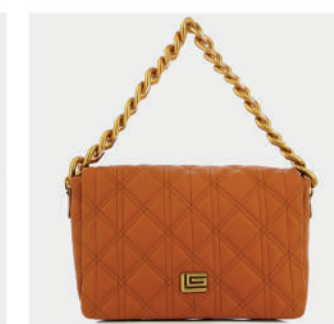

- GENUINE LEATHER
- BRONZE GL LOGO
- ADJUSTABLE CHAIN
- ADJUSTABLE STRAP
- BUCLE + ZIP CLOSER
- ZIP POCKET
- DIMENSIONS : L:28cm W:8cm H:15cm

PRODUCT DETAILS

64800004539

R.P. 159

- GENUINE LEATHER
- BRONZE GL LOGO
- ADJUSTABLE CHAIN
- ADJUSTABLE STRAP
- BUCLE + ZIP CLOSER
- ZIP POCKET
- DIMENSIONS : L:22cm W:8cm H:15cm

BLACK

TABATA

GREEN

RED

BLACK

TABATA

GREEN

RED

Romy

Guy Laroche

Léo

PRODUCT DETAILS

64800004691

R.P. 219

- GENUINE LEATHER
- BRONZE GL LOGO
- ADJUSTABLE CHAIN
- ADJUSTABLE STRAP
- ZIP CLOSER
- ZIP POCKET
- DIMENSIONS : L:32cm W:9cm H:23cm

TABA

TAUPE

RED

PRODUCT DETAILS

64800005008

R.P. 189

- GENUINE LEATHER
- GOLD GL LOGO
- ADJUSTABLE CHAIN
- ZIP CLOSER
- ZIP POCKET
- DIMENSIONS : L:37cm W:11cm H:23cm

BLACK

RED