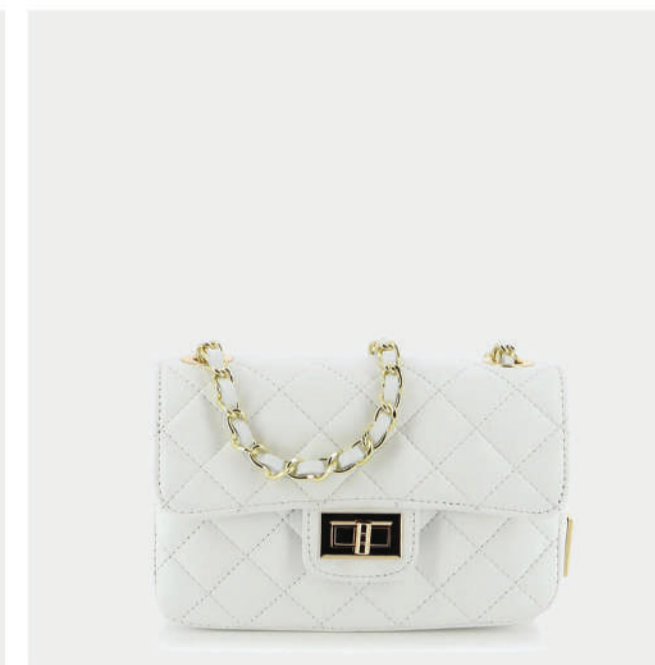

R.P. 119

- GENUINE LEATHER
- GOLD GL LOGO
- CHAIN - STRAP
- ZIP POCKET
- DIMENSIONS : L:20cm W:8cm H:13cm

PRODUCT DETAILS

697000423000

R.P. 119

- GENUINE LEATHER
- GOLD GL LOGO
- CHAIN - STRAP
- ZIP POCKET
- DIMENSIONS : L:20cm W:8cm H:13cm