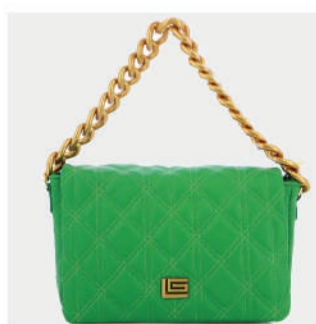

- GENUINE LEATHER
- BRONZE GL LOGO
- ADJUSTABLE CHAIN
- ADJUSTABLE STRAP
- BUCLE + ZIP CLOSER
- ZIP POCKET
- DIMENSIONS : L:28cm W:8cm H:15cm

PRODUCT DETAILS

64800004539

R.P. 159

- GENUINE LEATHER
- BRONZE GL LOGO
- ADJUSTABLE CHAIN
- ADJUSTABLE STRAP
- BUCLE + ZIP CLOSER
- ZIP POCKET
- DIMENSIONS : L:22cm W:8cm H:15cm

BLACK

TABATA

GREEN

RED

BLACK

TABATA

GREEN

RED

Romy

Guy Laroche

Léo

PRODUCT DETAILS

64800004691

R.P. 219

- GENUINE LEATHER
- BRONZE GL LOGO
- ADJUSTABLE CHAIN
- ADJUSTABLE STRAP
- ZIP CLOSER
- ZIP POCKET
- DIMENSIONS : L:32cm W:9cm H:23cm

TABA

TAUPE

RED

PRODUCT DETAILS

64800005008

R.P. 189

- GENUINE LEATHER
- GOLD GL LOGO
- ADJUSTABLE CHAIN
- ZIP CLOSER
- ZIP POCKET
- DIMENSIONS : L:37cm W:11cm H:23cm

BLACK

RED