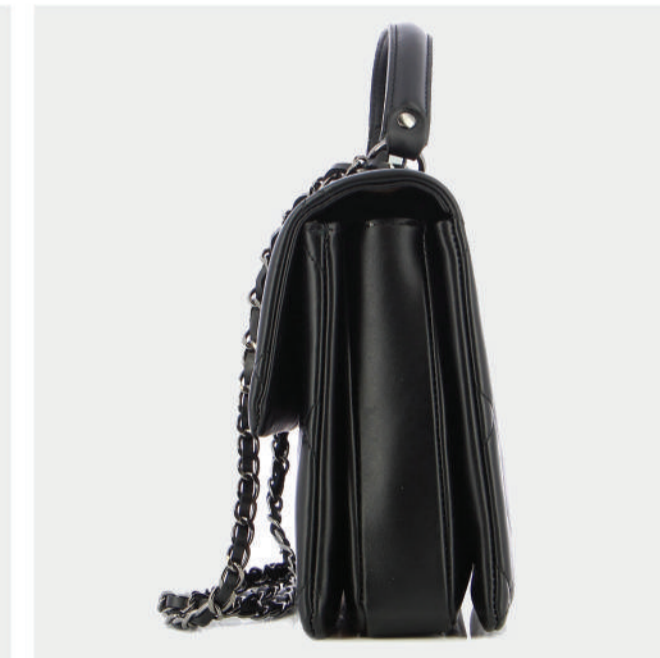

Guy Laroche
BAGS SS2023

Colin

Guy Laroche

Tiara

PRODUCT DETAILS

9940000GL110

R.P. 179

- GENUINE LEATHER
- GOLD GL LOGO
- ADJUSTABLE STRAP
- ZIP CLOSER
- ZIP POCKET
- DIMENSIONS : L:25cm W:12cm H:17cm

BLACK

TABA

FUCHIA

WHITE

PRODUCT DETAILS

721000000117

R.P. 189

- GENUINE LEATHER
- BLACK GL LOGO
- CHAIN STRAP
- BUCLE CLOSER
- ZIP POCKET
- DIMENSIONS : L:28cm W:8cm H:22cm

- GENUINE LEATHER
- BRONZE GL LOGO
- ADJUSTABLE CHAIN
- ADJUSTABLE STRAP
- BUCLE + ZIP CLOSER
- ZIP POCKET
- DIMENSIONS : L:28cm W:8cm H:15cm

PRODUCT DETAILS

64800004539

R.P. 159

- GENUINE LEATHER
- BRONZE GL LOGO
- ADJUSTABLE CHAIN
- ADJUSTABLE STRAP
- BUCLE + ZIP CLOSER
- ZIP POCKET
- DIMENSIONS : L:22cm W:8cm H:15cm