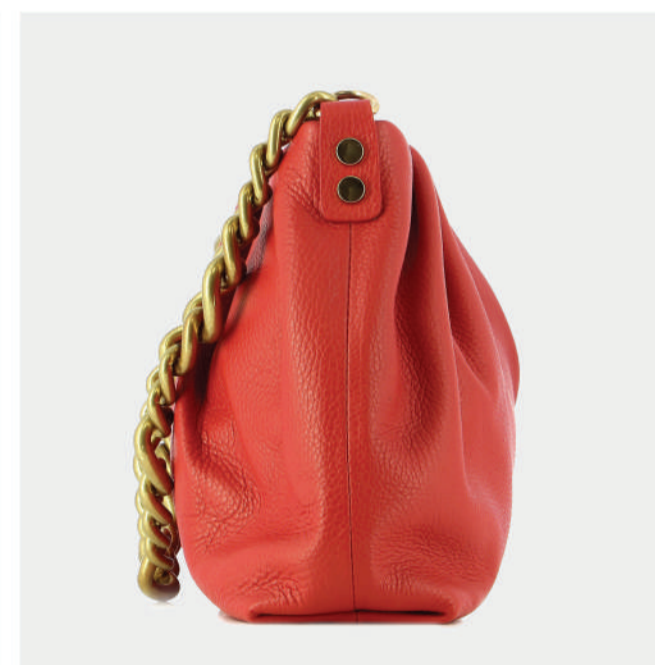

Romy

Guy Laroche

Léo

PRODUCT DETAILS

64800004691

R.P. 219

- GENUINE LEATHER
- BRONZE GL LOGO
- ADJUSTABLE CHAIN
- ADJUSTABLE STRAP
- ZIP CLOSER
- ZIP POCKET
- DIMENSIONS : L:32cm W:9cm H:23cm

TABA

TAUPE

RED

PRODUCT DETAILS

64800005008

R.P. 189

- GENUINE LEATHER
- GOLD GL LOGO
- ADJUSTABLE CHAIN
- ZIP CLOSER
- ZIP POCKET
- DIMENSIONS : L:37cm W:11cm H:23cm

BLACK

RED

Amanda

Guy Laroche

Dorothy

PRODUCT DETAILS

9810000J15P

R.P.: 240

- GENUINE LEATHER
- GOLD GL LOGO
- ADJUSTABLE CHAIN STRAP
- ZIP CLOSER
- ZIP POCKET
- DIMENSIONS : L:23cm W:15cm H:26cm

BLACK