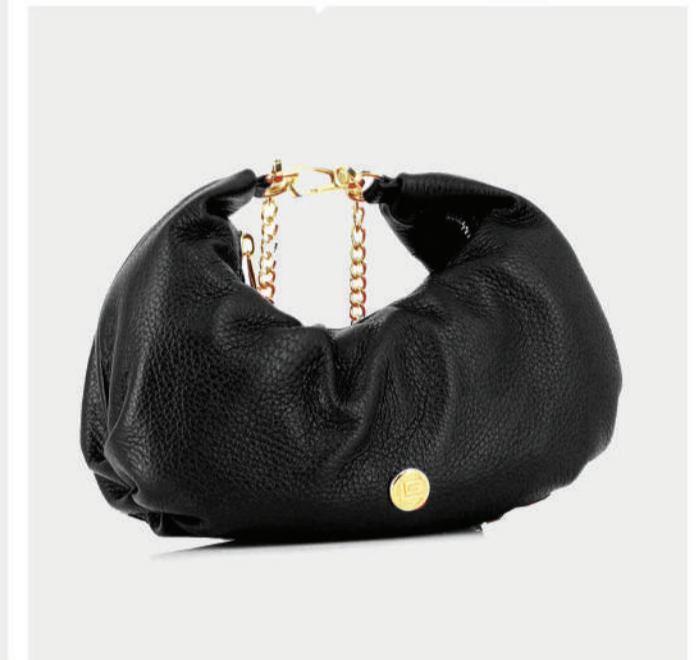

PRODUCT DETAILS

687000008800

R.P. 129

- GENUINE LEATHER
- ADJUSTABLE STRAP
- GOLD GL LOGO
- MAGNETIC CLOSER
- ZIP POCKET
- DIMENSIONS : L:27cm W:7cm H:17cm

TABA

TABA

BEIGE

TAUPE

PRODUCT DETAILS

978000008803

R.P. 99

- GENUINE LEATHER
- GOLD GL LOGO
- 2 ADJUSTABLE CHAIN
- ZIP CLOSER
- ZIP POCKET
- DIMENSIONS : L:22cm W:10cm H:20cm

BLACK

RED

BROWN

Brian