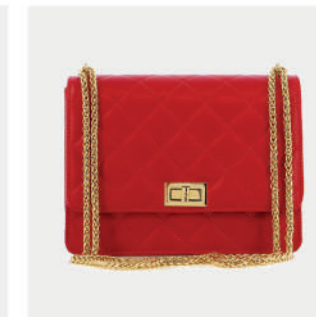

BLACK

TABATA

BEIGE

BLACK

TABATA

WHITE

NUDE

Elijah

Guy Laroche

Cecilia

PRODUCT DETAILS

98700000070

R.P. 129

- GENUINE LEATHER
- GOLD GL LOGO
- ADJUSTABLE STRAP
- ZIP CLOSER
- ZIP POCKET
- DIMENSIONS : L:28cm W:5cm H:15cm

BLACK

TABA

RED

PRODUCT DETAILS

721000000119

R.P. 129

- GENUINE LEATHER
- GOLD GL LOGO
- ZIP POCKET
- DIMENSIONS : L:23cm W:5cm H:19cm

BLACK

TABA

TAUPE