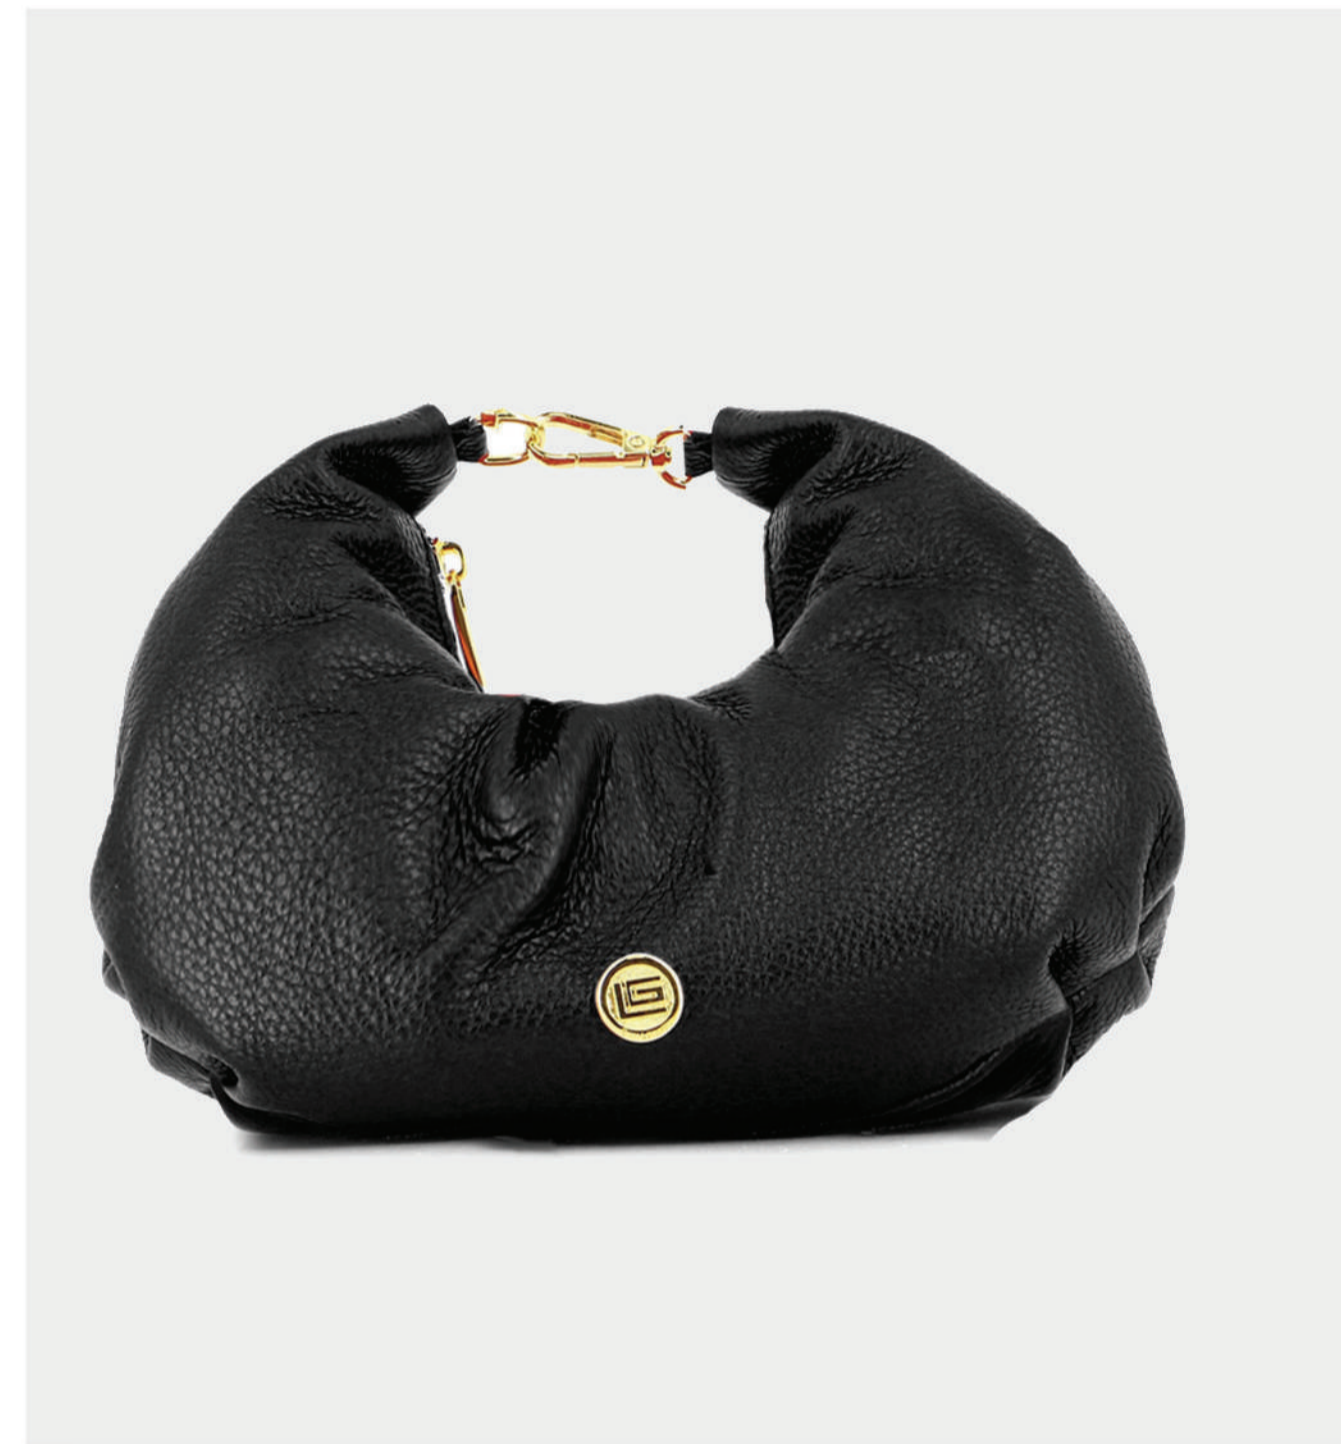

PRODUCT DETAILS

687000008800

R.P. 129

- GENUINE LEATHER
- ADJUSTABLE STRAP
- GOLD GL LOGO
- MAGNETIC CLOSER
- ZIP POCKET
- DIMENSIONS : L:27cm W:7cm H:17cm

TABA

TABA

BEIGE

TAUPE

PRODUCT DETAILS

978000008803

R.P. 99

- GENUINE LEATHER
- GOLD GL LOGO
- 2 ADJUSTABLE CHAIN
- ZIP CLOSER
- ZIP POCKET
- DIMENSIONS : L:22cm W:10cm H:20cm

BLACK

RED

BROWN

Brian