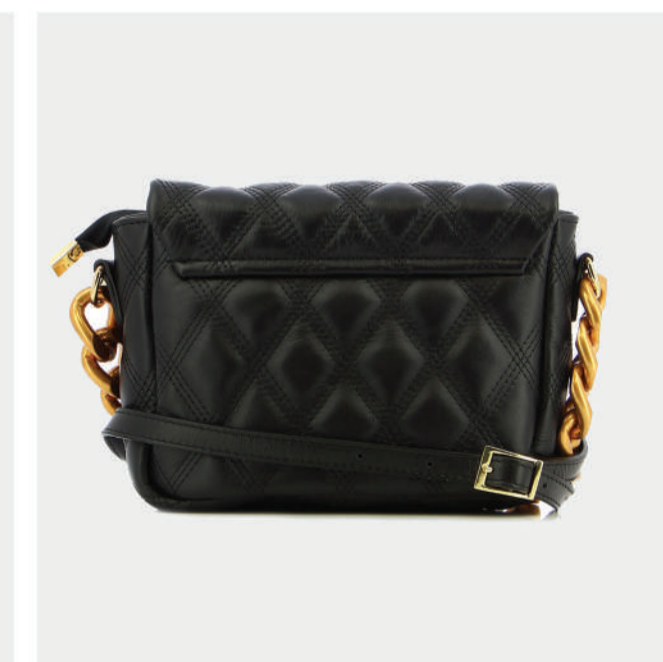

- GENUINE LEATHER
- BRONZE GL LOGO
- ADJUSTABLE CHAIN
- ADJUSTABLE STRAP
- BUCLE + ZIP CLOSER
- ZIP POCKET
- DIMENSIONS : L:28cm W:8cm H:15cm

PRODUCT DETAILS

64800004539

R.P. 159

- GENUINE LEATHER
- BRONZE GL LOGO
- ADJUSTABLE CHAIN
- ADJUSTABLE STRAP
- BUCLE + ZIP CLOSER
- ZIP POCKET
- DIMENSIONS : L:22cm W:8cm H:15cm

BLACK

TABATA

GREEN

RED

BLACK

TABATA

GREEN

RED

Romy

Guy Laroche

Léo

PRODUCT DETAILS

64800004691

R.P. 219

- GENUINE LEATHER
- BRONZE GL LOGO
- ADJUSTABLE CHAIN
- ADJUSTABLE STRAP
- ZIP CLOSER
- ZIP POCKET
- DIMENSIONS : L:32cm W:9cm H:23cm

TABA

TAUPE

RED

PRODUCT DETAILS

64800005008

R.P. 189

- GENUINE LEATHER
- GOLD GL LOGO
- ADJUSTABLE CHAIN
- ZIP CLOSER
- ZIP POCKET
- DIMENSIONS : L:37cm W:11cm H:23cm

BLACK

RED