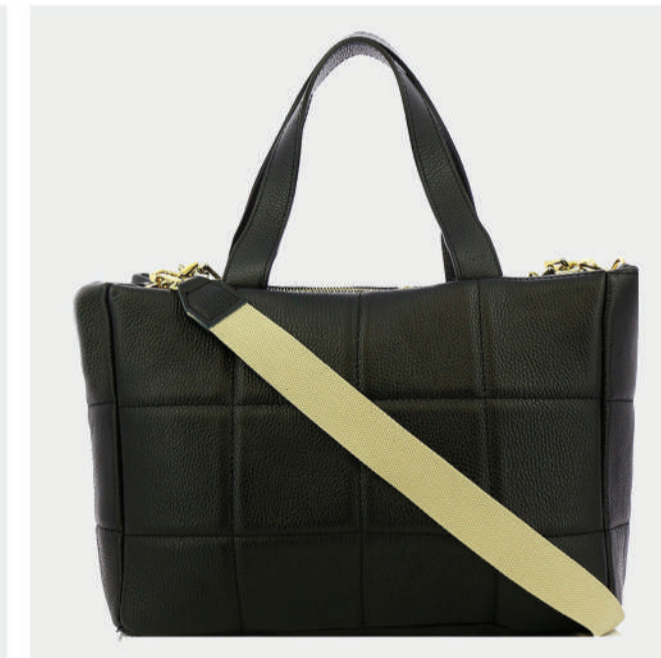

953000007171

R.P.: 199

- GENUINE LEATHER
- GOLD GL LOGO
- ADJUSTABLE STRAP
- ZIP CLOSER
- ZIP POCKET
- DIMENSIONS : L:40cm W:15cm H:30cm

PRODUCT DETAILS

921000006063

R.P.: 189

- GENUINE LEATHER
- GOLD GL LOGO
- ADJUSTABLE STRAP
- BUCLE CLOSER
- ZIP POCKET ..
- DIMENSIONS : L:35cm W:16cm H:25cm