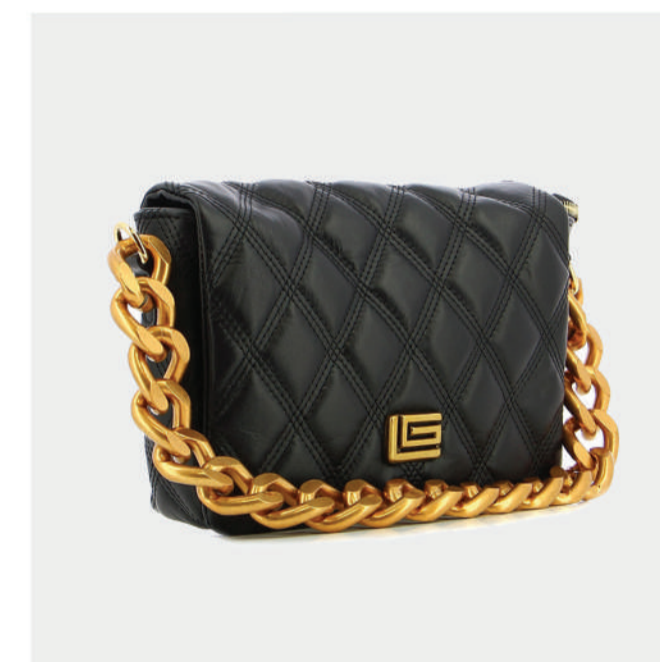

BLACK

WHITE

Ambre

Guy Laroche

Jade

PRODUCT DETAILS

64800004539

R.P. 179

- GENUINE LEATHER
- BRONZE GL LOGO
- ADJUSTABLE CHAIN
- ADJUSTABLE STRAP
- BUCLE + ZIP CLOSER
- ZIP POCKET
- DIMENSIONS : L:28cm W:8cm H:15cm

PRODUCT DETAILS

64800004539

R.P. 159

- GENUINE LEATHER
- BRONZE GL LOGO
- ADJUSTABLE CHAIN
- ADJUSTABLE STRAP
- BUCLE + ZIP CLOSER
- ZIP POCKET
- DIMENSIONS : L:22cm W:8cm H:15cm

Romy

Guy Laroche

Léo

PRODUCT DETAILS

64800004691

R.P. 219

- GENUINE LEATHER
- BRONZE GL LOGO
- ADJUSTABLE CHAIN
- ADJUSTABLE STRAP
- ZIP CLOSER
- ZIP POCKET
- DIMENSIONS : L:32cm W:9cm H:23cm

TABA

TAUPE

RED

PRODUCT DETAILS

64800005008

R.P. 189

- GENUINE LEATHER
- GOLD GL LOGO
- ADJUSTABLE CHAIN
- ZIP CLOSER
- ZIP POCKET
- DIMENSIONS : L:37cm W:11cm H:23cm

BLACK

RED