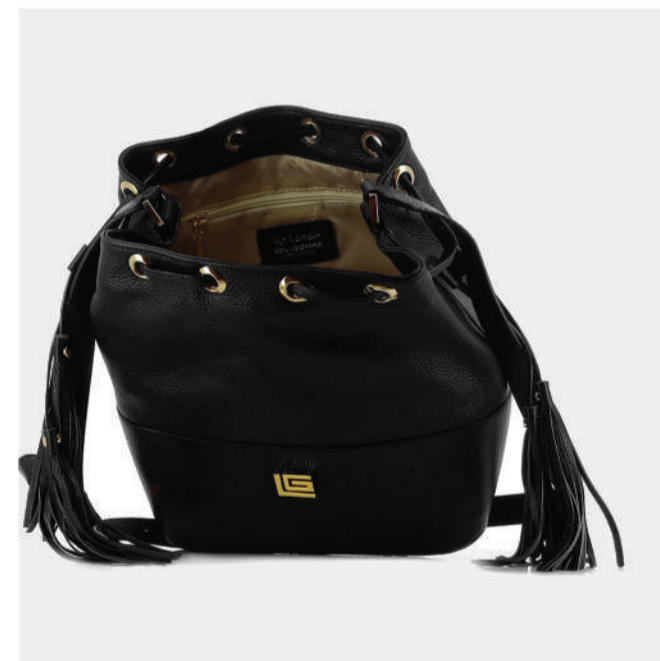

TAUPE

RED

PRODUCT DETAILS

64800005008

R.P. 189

- GENUINE LEATHER
- GOLD GL LOGO
- ADJUSTABLE CHAIN
- ZIP CLOSER
- ZIP POCKET
- DIMENSIONS : L:37cm W:11cm H:23cm

BLACK

RED

Amanda

Guy Laroche

Dorothy

PRODUCT DETAILS

9810000J15P

R.P.: 240

- GENUINE LEATHER
- GOLD GL LOGO
- ADJUSTABLE CHAIN STRAP
- ZIP CLOSER
- ZIP POCKET
- DIMENSIONS : L:23cm W:15cm H:26cm

BLACK

WINE

PRODUCT DETAILS

9810000J15G

R.P.: 259

- GENUINE LEATHER
- GOLD GL LOGO
- ADJUSTABLE STRAP
- ZIP CLOSER
- ZIP POCKET
- DIMENSIONS : L:30cm W:17cm H:34cm

BLACK

WINE

Jill

PRODUCT DETAILS

98100000001

R.P. 199

- GENUINE LEATHER
- GOLD GL LOGO
- ADJUSTABLE STRAP
- DIMENSIONS : L:23cm W:14cm H:21cm

BLACK

TABA

BEIGE

Guy Laroche