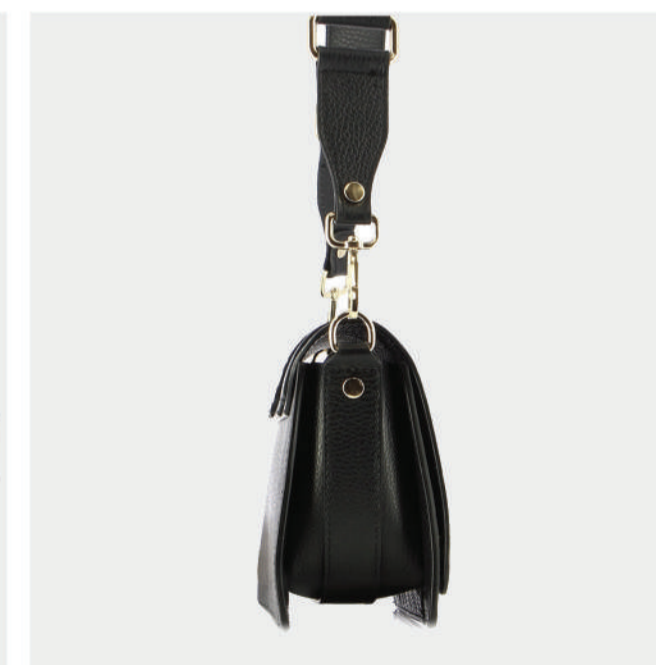

PRODUCT DETAILS

98100000001

R.P. 199

- GENUINE LEATHER
- GOLD GL LOGO
- ADJUSTABLE STRAP
- DIMENSIONS : L:23cm W:14cm H:21cm

BLACK

TABA

BEIGE

Guy Laroche

Ray

PRODUCT DETAILS

98100000005

R.P. 199

- GENUINE LEATHER
- GOLD GL LOGO
- ADJUSTABLE STRAP
- BUCLE CLOSER
- ZIP POCKET
- DIMENSIONS : L:25cm W:9cm H:17cm

BLACK

TABA

BEIGE