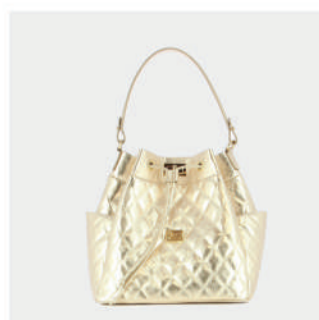

RED

TAUPE

Jillian

Guy Laroche

Erika

PRODUCT DETAILS

69300005008V

R.P. 189

- GENUINE LEATHER
- GOLD GL LOGO
- BUCKLE CLOSER
- ZIP POCKET
- DIMENSIONS : L:27cm W:18cm H:27cm

PRODUCT DETAILS

687000004332

R.P. 169

- GENUINE LEATHER
- SILVER GL LOGO
- ZIP CLOSER
- ZIP POCKET
- DIMENSIONS : L:31cm W:14cm H:32cm