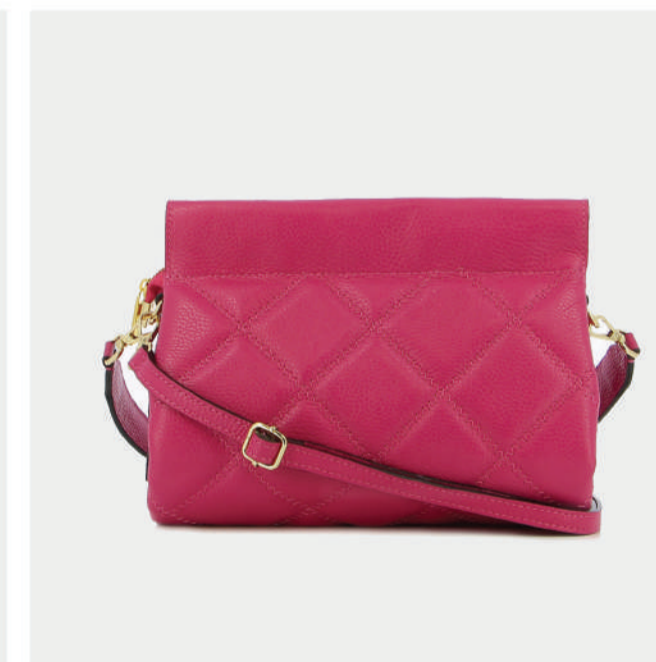

- GENUINE LEATHER
- 3 ADJUSTABLE PURCES
- ADJUSTABLE STRAP
- GOLD GL LOGO
- CHAIN - STRAP
- ZIP POCKET
- DIMENSIONS : L:30cm W:8cm H:13cm

BLACK

TABA

PRODUCT DETAILS

9810000J19G

R.P. 258

- GENUINE LEATHER
- GOLD GL LOGO
- 2 ADJUSTABLE PURCES
- ADJUSTABLE STRAP
- CHAIN - STRAP
- ZIP POCKET
- DIMENSIONS : L:25cm W:5cm H:15cm

BLACK

Emma

Guy Laroche

Nicole

PRODUCT DETAILS

656000008863

R.P. 149

- ECO LEATHER
- 2 ADJUSTABLE STRAPS
- BLACK SILVER LOGO
- ZIP POCKET
- DIMENSIONS : L:22cm W:14cm H:18cm

TABA

PRODUCT DETAILS

991000000511

R.P. 159

- GENUINE LEATHER
- GOLD GL LOGO
- 2 ADJUSTABLE STRAPS
- ZIP & BUCLE CLOSER
- ZIP POCKET
- DIMENSIONS : L:21cm W:10cm H:17cm

BLACK

TABA

FUCHSIA