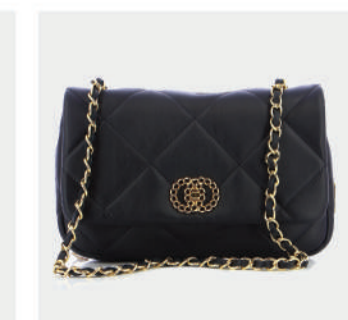

Guy Laroche

Brianna

PRODUCT DETAILS

72100002002

R.P. 159

- GENUINE LEATHER
- CHAIN - STRAP
- GOLD GL LOGO
- BUCKLE CLOSER
- ZIP POCKET
- DIMENSIONS : L:27cm W:8cm H:19cm

PRODUCT DETAILS

72100002003

R.P.: 169

- GENUINE LEATHER
- GOLD GL LOGO
- BUCKLE CLOSER
- ZIP POCKET
- DIMENSIONS : L:22cm W:10cm H:20cm

WHITE

GOLD

TAUPE

BLACK

BLACK

WHITE