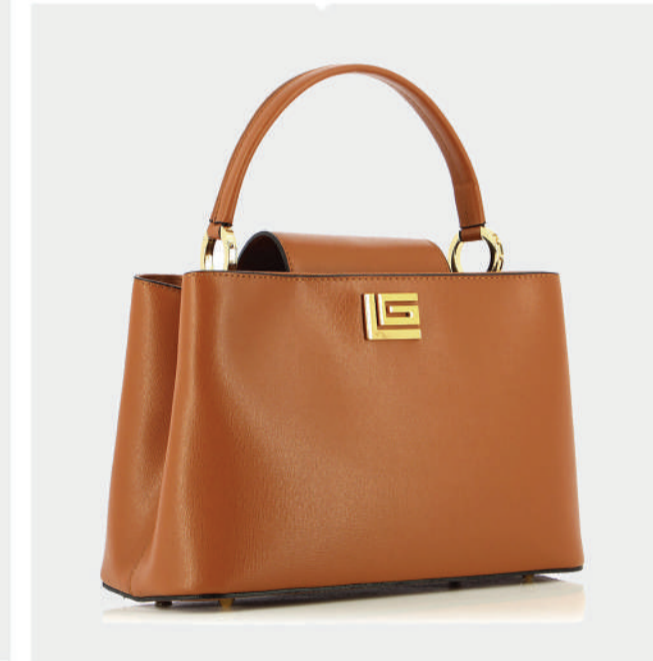

PRODUCT DETAILS

99200000699P

R.P.: 149

- GENUINE LEATHER
- GOLD GL LOGO
- ADJUSTABLE STRAP
- ZIP CLOSER
- ZIP POCKET
- DIMENSIONS : L:28cm W:6cm H:22cm

BLACK

WINE

GREEN

Barbara

Guy Laroche

Susan

PRODUCT DETAILS

709000000579

R.P.: 119

- GENUINE LEATHER
- GOLD GL LOGO
- ADJUSTABLE STRAP
- ZIP CLOSER
- ZIP POCKET
- DIMENSIONS : L:22cm W:8cm H:15cm

BLACK

TABA

PRODUCT DETAILS

687000426600

R.P.: 149

- GENUINE LEATHER
- GOLD GL LOGO
- ADJUSTABLE STRAP
- ZIP CLOSER
- ZIP POCKET
- DIMENSIONS : L:31cm W:15cm H:20cm

BLACK

TABA

WHITE

BEIGE