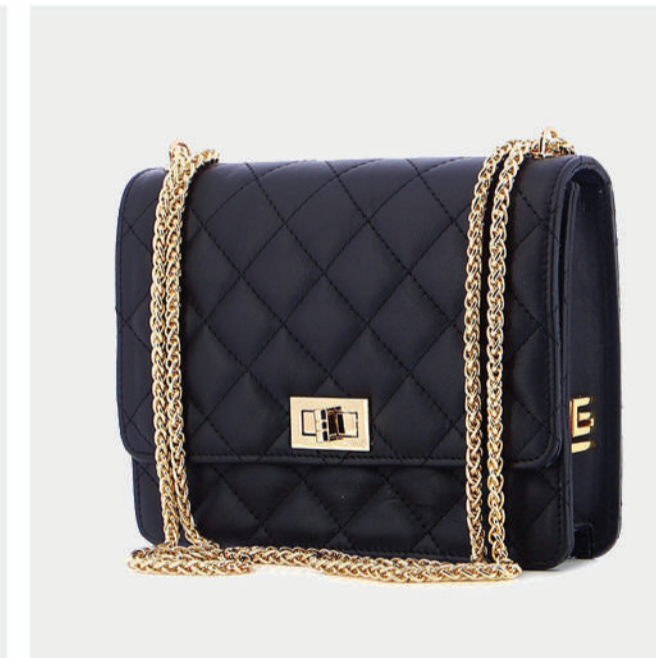

BLACK

TABATA

BEIGE

BLACK

TABATA

WHITE

NUDE

Elijah

Guy Laroche

Cecilia

PRODUCT DETAILS

98700000070

R.P. 129

- GENUINE LEATHER
- GOLD GL LOGO
- ADJUSTABLE STRAP
- ZIP CLOSER
- ZIP POCKET
- DIMENSIONS : L:28cm W:5cm H:15cm

BLACK

TABA

RED

PRODUCT DETAILS

721000000119

R.P. 129

- GENUINE LEATHER
- GOLD GL LOGO
- ZIP POCKET
- DIMENSIONS : L:23cm W:5cm H:19cm

BLACK

TABA

TAUPE