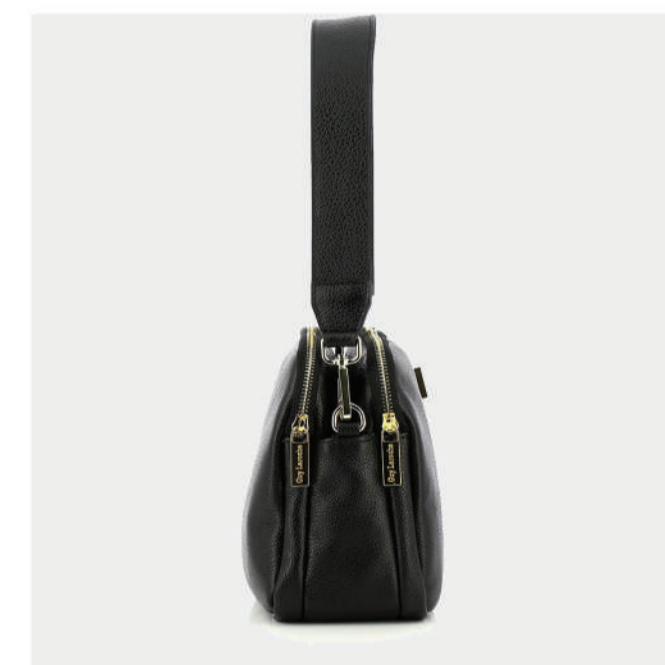

PRODUCT DETAILS

777000000014

R.P. 129

- -GENUINE LEATHER
- -GOLD GL LOGO
- -2 ADJUSTABLE STRAPS
- -ZIP & BUCLE CLOSER
- -ZIP POCKET
- -DIMENSIONS : L:30cm W:10cm H:28cm