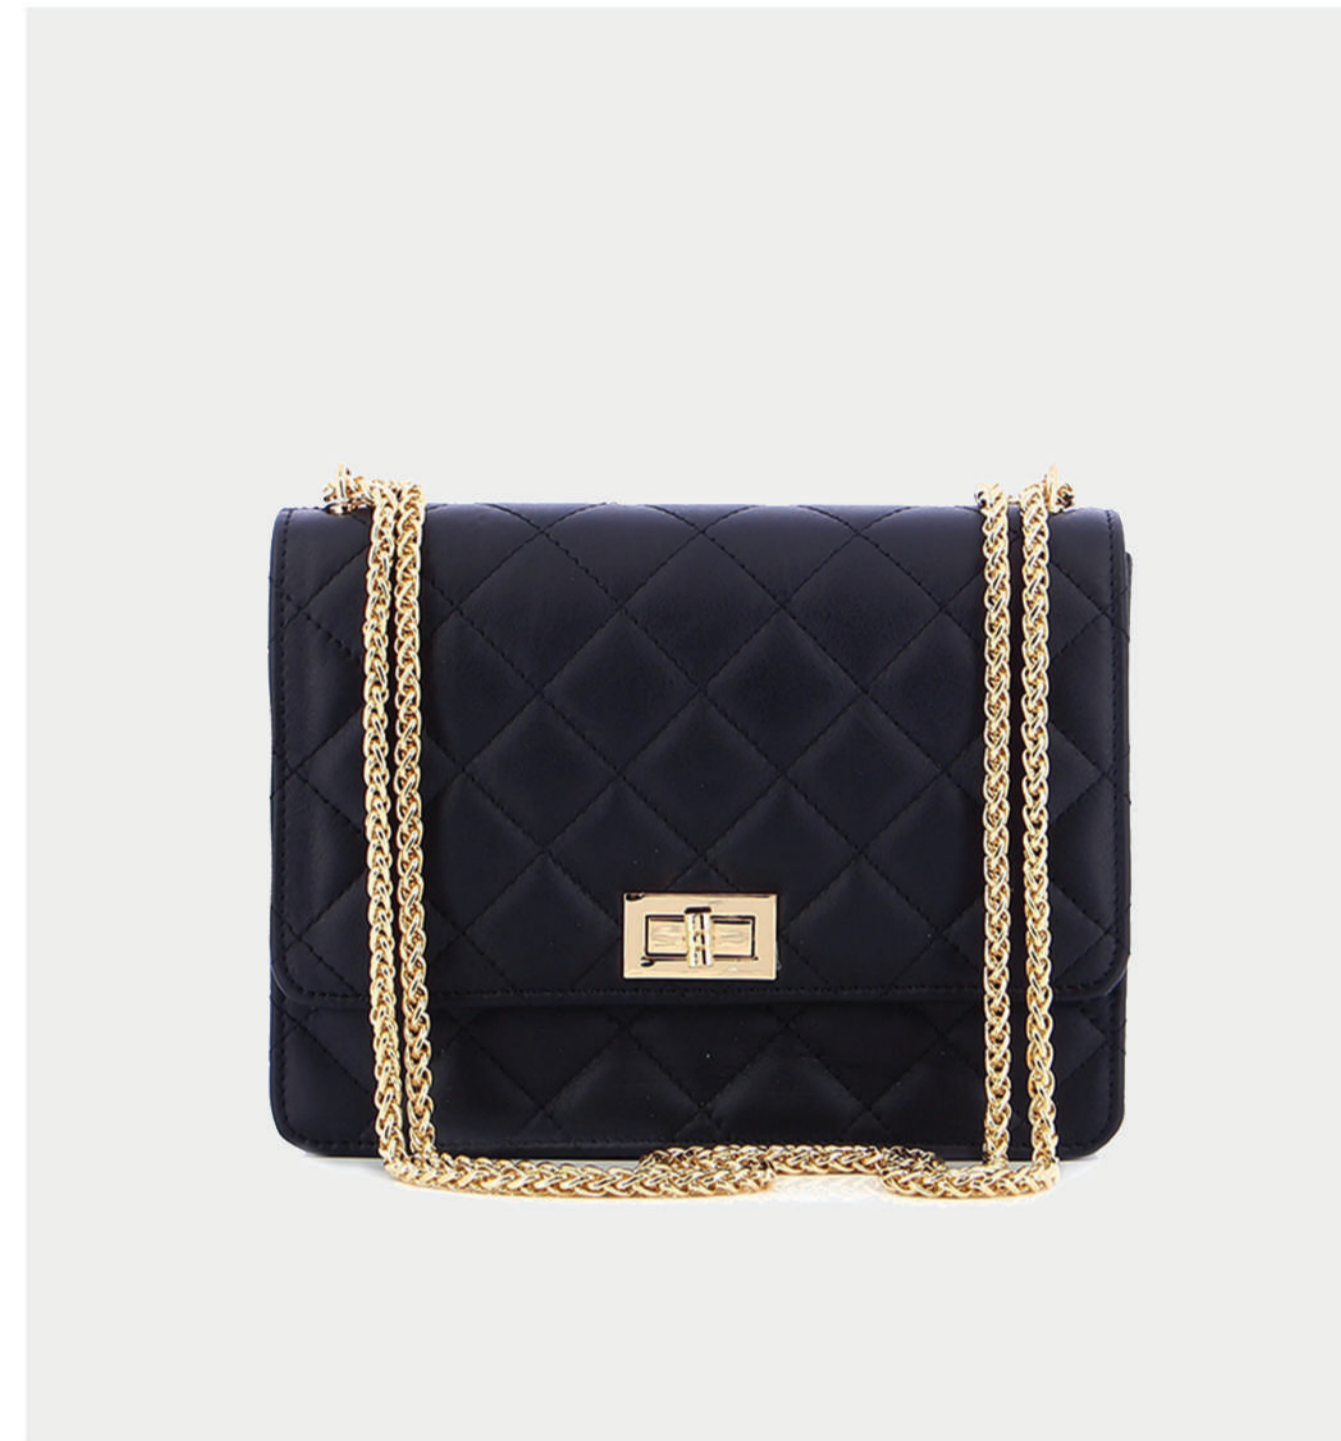

PRODUCT DETAILS

721000000119

R.P. 129

- -GENUINE LEATHER
- -GOLD GL LOGO
- -ZIP POCKET
- -DIMENSIONS : L:23cm W:5cm H:19cm