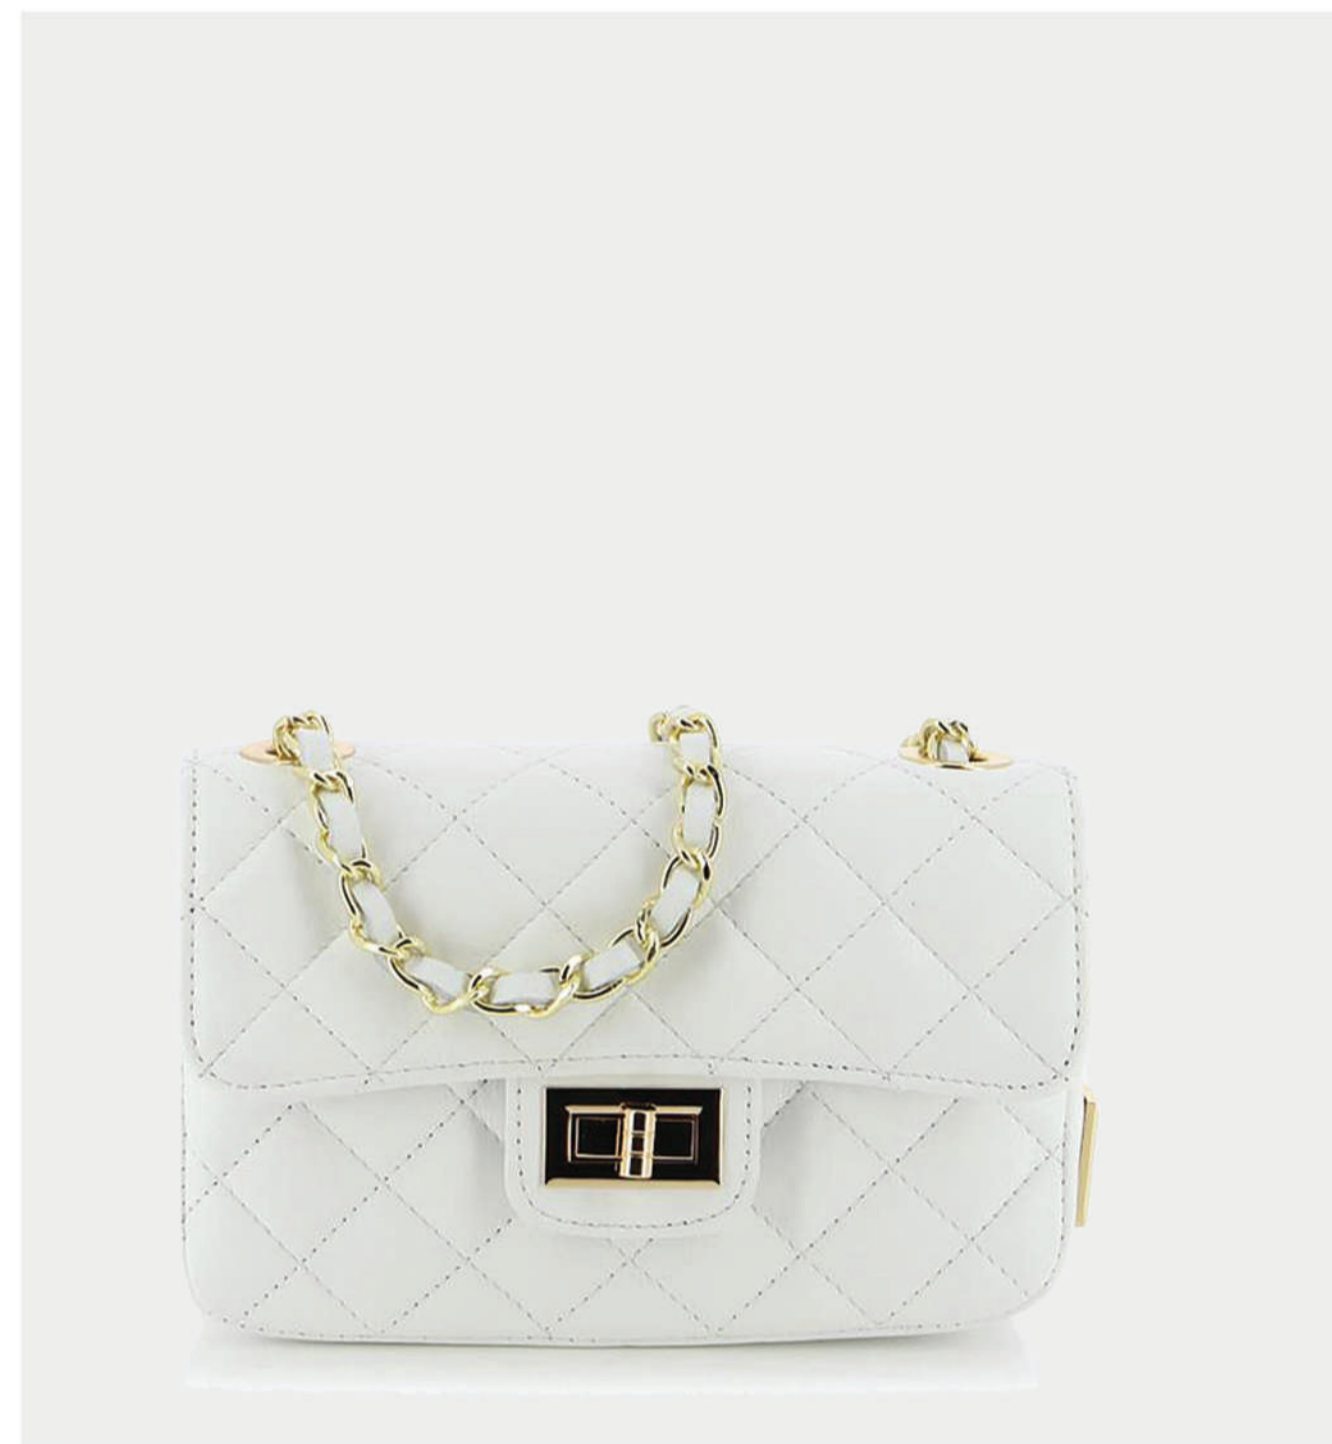

R.P. 119

- GENUINE LEATHER
- GOLD GL LOGO
- CHAIN - STRAP
- ZIP POCKET
- DIMENSIONS : L:20cm W:8cm H:13cm

PRODUCT DETAILS

697000423000

R.P. 119

- GENUINE LEATHER
- GOLD GL LOGO
- CHAIN - STRAP
- ZIP POCKET
- DIMENSIONS : L:20cm W:8cm H:13cm