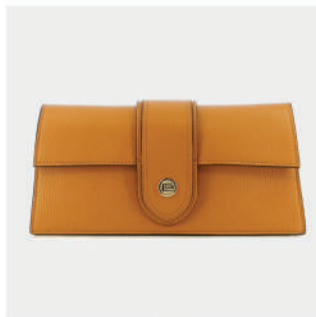

BLACK

TABATA

BEIGE

BLACK

TABATA

WHITE

NUDE

Elijah

Guy Laroche

Cecilia

PRODUCT DETAILS

98700000070

R.P. 129

- GENUINE LEATHER
- GOLD GL LOGO
- ADJUSTABLE STRAP
- ZIP CLOSER
- ZIP POCKET
- DIMENSIONS : L:28cm W:5cm H:15cm

BLACK

TABA

RED

PRODUCT DETAILS

721000000119

R.P. 129

- GENUINE LEATHER
- GOLD GL LOGO
- ZIP POCKET
- DIMENSIONS : L:23cm W:5cm H:19cm

BLACK

TABA

TAUPE