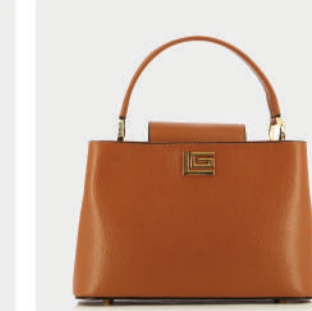

PRODUCT DETAILS

99200000699P

R.P.: 149

- GENUINE LEATHER
- GOLD GL LOGO
- ADJUSTABLE STRAP
- ZIP CLOSER
- ZIP POCKET
- DIMENSIONS : L:28cm W:6cm H:22cm

BLACK

WINE

GREEN

Barbara

Guy Laroche

Susan

PRODUCT DETAILS

709000000579

R.P.: 119

- GENUINE LEATHER
- GOLD GL LOGO
- ADJUSTABLE STRAP
- ZIP CLOSER
- ZIP POCKET
- DIMENSIONS : L:22cm W:8cm H:15cm

BLACK

TABA

PRODUCT DETAILS

687000426600

R.P.: 149

- GENUINE LEATHER
- GOLD GL LOGO
- ADJUSTABLE STRAP
- ZIP CLOSER
- ZIP POCKET
- DIMENSIONS : L:31cm W:15cm H:20cm

BLACK

TABA

WHITE

BEIGE