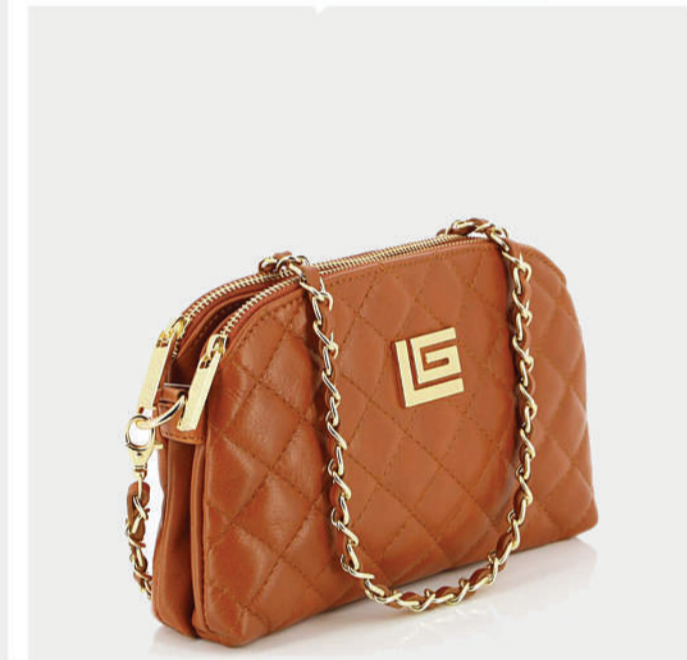

PRODUCT DETAILS

696000004201

R.P. 109

- -GENUINE LEATHER
- -GOLD GL LOGO
- -ADJUSTABLE CHAIN - STRAP
- -ZIP & BUCLE CLOSER
- -ZIP POCKET ..
- -DIMENSIONS : L:20cm W:8cm H:13cm

TABA TABA BEIGE WHITE BLUE NUDE