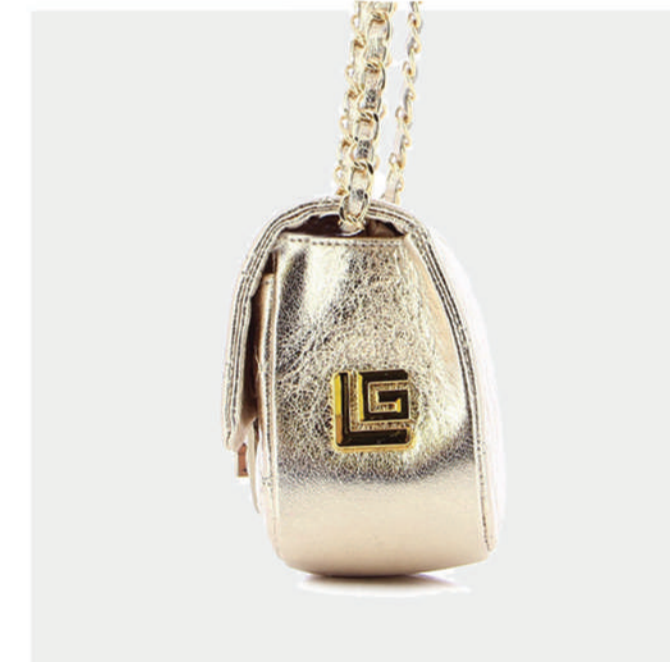

- GENUINE LEATHER
- CHAIN - STRAP
- GOLD GL LOGO
- BUCKLE CLOSER
- ZIP POCKET
- DIMENSIONS : L:17cm W:8cm H:16cm

PRODUCT DETAILS

721000003001

R.P.: 129

- GENUINE LEATHER
- GOLD GL LOGO
- BUCKLE CLOSER
- ZIP POCKET
- DIMENSIONS : L:22cm W:8cm H:16cm