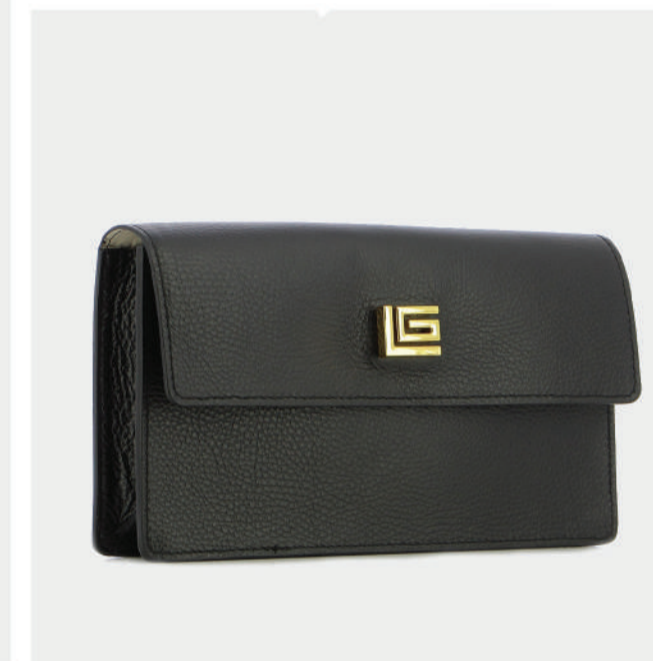

- GENUINE LEATHER
- 3 ADJUSTABLE PURCES
- ADJUSTABLE STRAP
- GOLD GL LOGO
- CHAIN - STRAP
- ZIP POCKET
- DIMENSIONS : L:30cm W:8cm H:13cm

BLACK

TABA

PRODUCT DETAILS

9810000J19G

R.P. 258

- GENUINE LEATHER
- GOLD GL LOGO
- 2 ADJUSTABLE PURCES
- ADJUSTABLE STRAP
- CHAIN - STRAP
- ZIP POCKET
- DIMENSIONS : L:25cm W:5cm H:15cm

BLACK

Emma

Guy Laroche

Nicole

PRODUCT DETAILS

656000008863

R.P. 149

- ECO LEATHER
- 2 ADJUSTABLE STRAPS
- BLACK SILVER LOGO
- ZIP POCKET
- DIMENSIONS : L:22cm W:14cm H:18cm