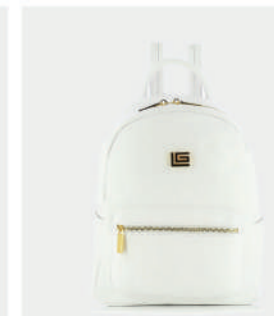

Debra

Guy Laroche

Rachel

PRODUCT DETAILS

69800001850

R.P. 159

- -GENUINE LEATHER
- -SILVER GL LOGO
- -ZIP CLOSER
- -ZIP POCKET
- -DIMENSIONS : L:27cm W:14cm H:34cm

PRODUCT DETAILS

698000421600

R.P.: 169

- -GENUINE LEATHER
- -GOLD LOGO
- -ZIPCLOSER
- -ZIP POCKET
- -DIMENSIONS : L:29cm W:14cm H:32cm

WHITE