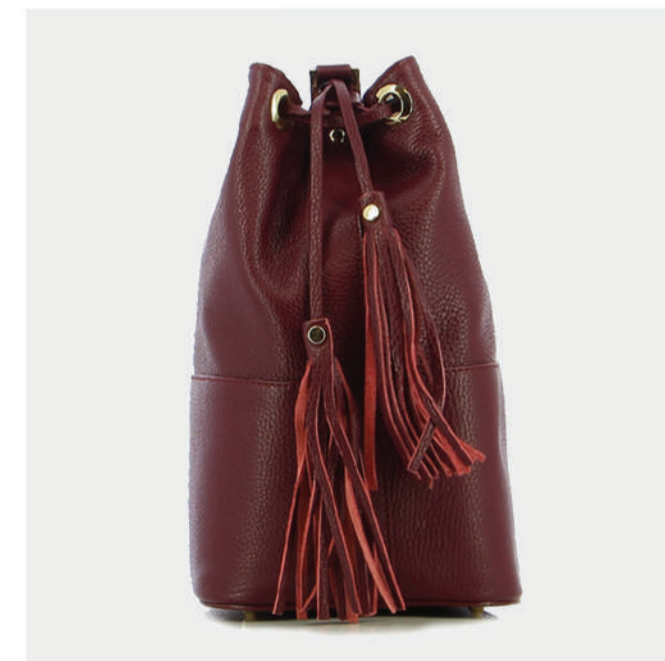

PRODUCT DETAILS

9810000J15G

R.P.: 259

- -GENUINE LEATHER
- -GOLD GL LOGO
- -ADJUSTABLE STRAP
- -ZIP CLOSER
- -ZIP POCKET
- -DIMENSIONS : L:30cm W:17cm H:34cm