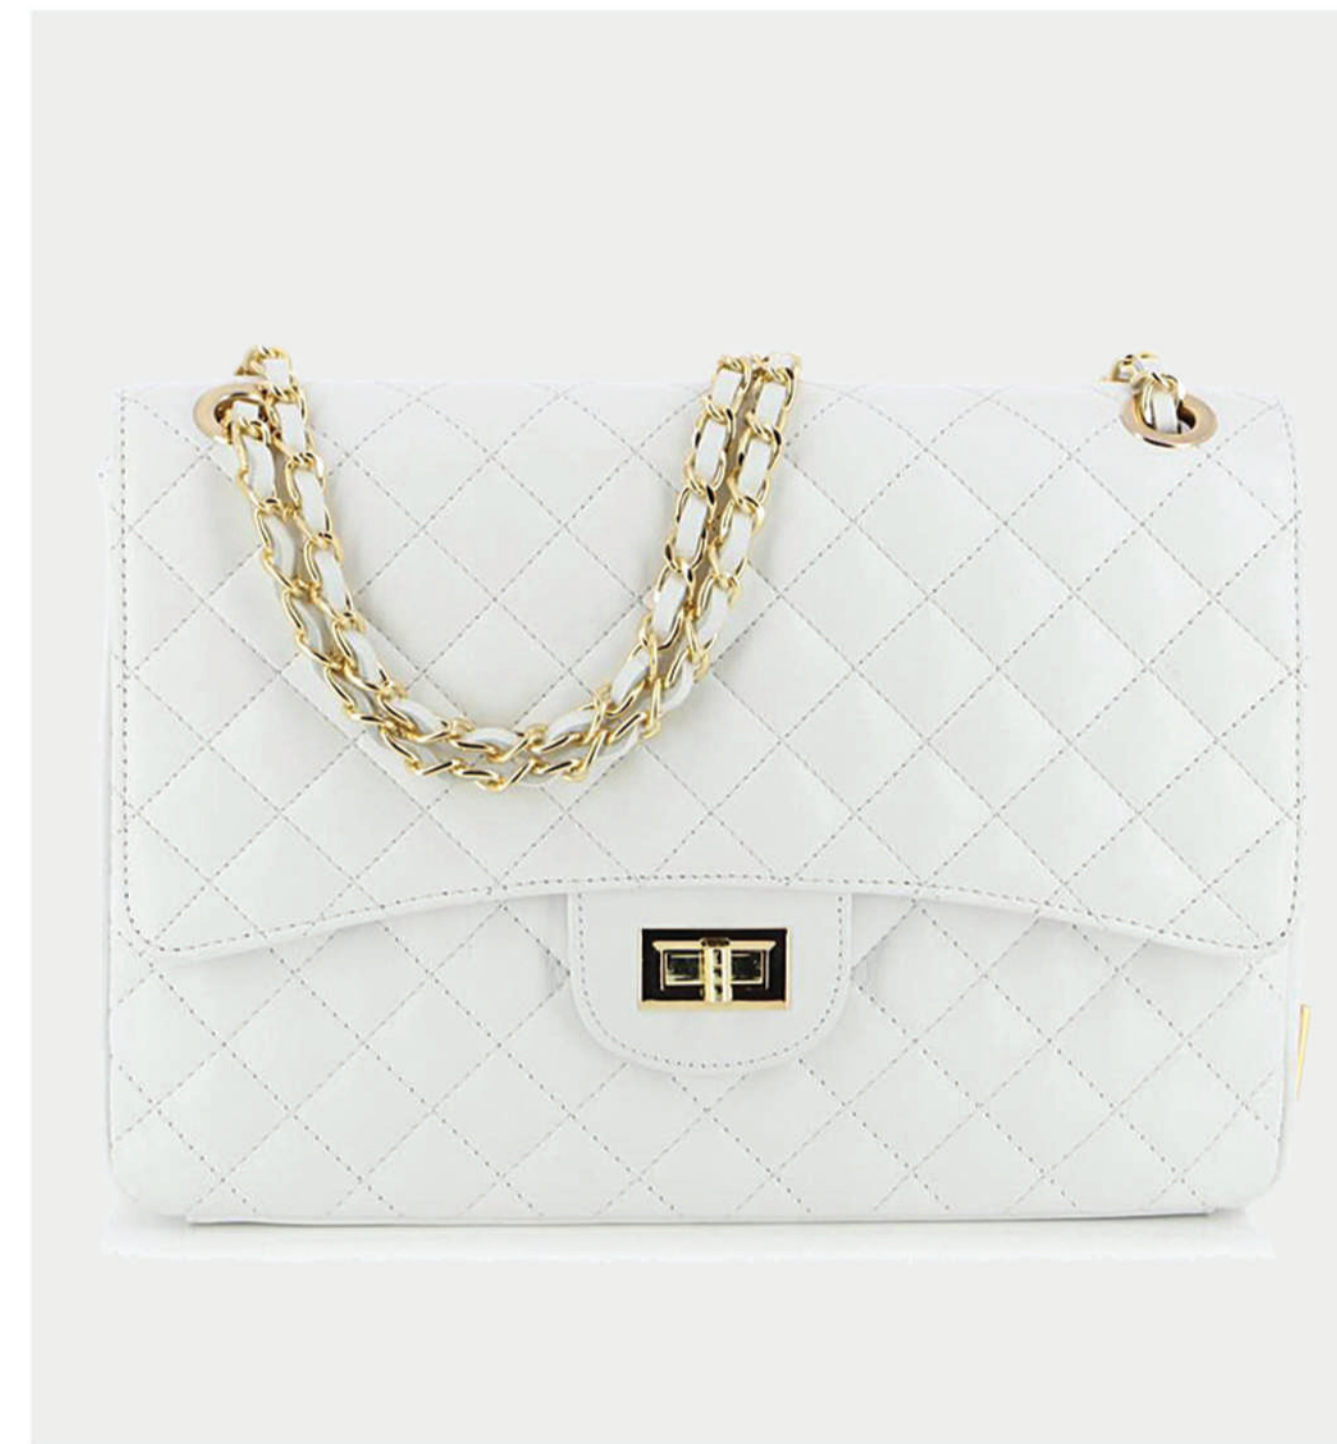

69700001000V

R.P.: 179

- GENUINE LEATHER
- GOLD GL LOGO
- ADJUSTABLE STRAP
- ZIP CLOSER
- ZIP POCKET
- DIMENSIONS : L:33cm W:11cm H:22cm

PRODUCT DETAILS

697000421000

R.P.: 179

- GENUINE LEATHER
- GOLD GL LOGO
- ADJUSTABLE STRAP
- ZIP CLOSER
- ZIP POCKET
- DIMENSIONS : L:33cm W:11cm H:22cm