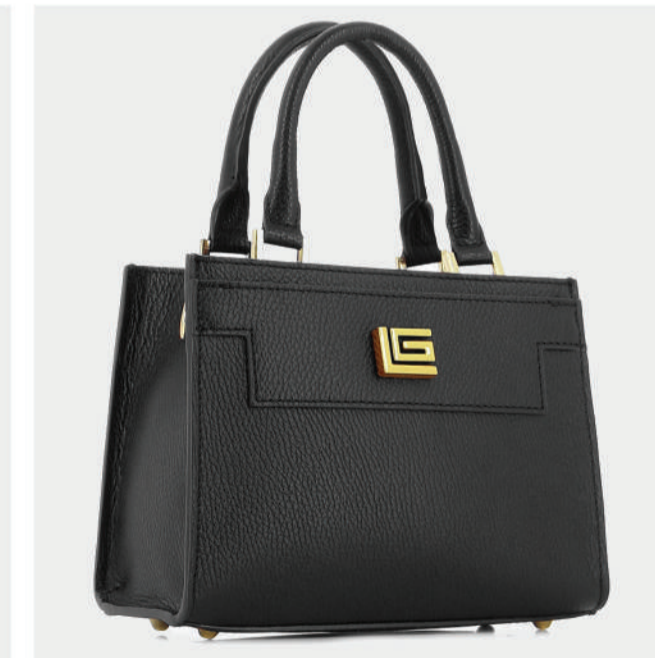

BEIGE

Patricia

Guy Laroche

Jennifer

PRODUCT DETAILS

9810J14PDOLL

R.P.: 270

- GENUINE LEATHER
- GOLD GL LOGO
- ADJUSTABLE STRAP
- ZIP CLOSER
- ZIP POCKET
- DIMENSIONS : L:23cm W:10cm H:20cm

BLACK

TABA

PRODUCT DETAILS

9810J16PDOLL

R.P.: 218

- GENUINE LEATHER
- GOLD GL LOGO
- ADJUSTABLE STRAP
- ZIP CLOSER
- ZIP POCKET
- DIMENSIONS : L:23cm W:13cm H:17cm

BLACK

WINE

Linda

Guy Laroche

Elizabeth

PRODUCT DETAILS

95300000054

R.P.: 175

- GENUINE LEATHER
- GOLD GL LOGO
- ADJUSTABLE STRAP
- ZIP CLOSER
- ZIP POCKET
- DIMENSIONS : L:30cm W:10cm H:22cm

BLACK

PRODUCT DETAILS

99200000699P

R.P.: 149

- GENUINE LEATHER
- GOLD GL LOGO
- ADJUSTABLE STRAP
- ZIP CLOSER
- ZIP POCKET
- DIMENSIONS : L:28cm W:6cm H:22cm

BLACK

WINE

GREEN

Barbara