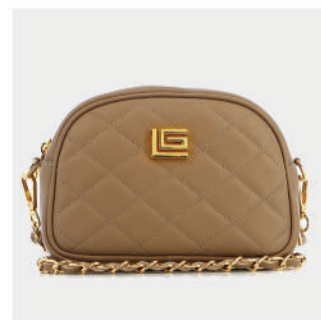

RED

PRODUCT DETAILS

721000000119

R.P. 129

- GENUINE LEATHER
- GOLD GL LOGO
- ZIP POCKET
- DIMENSIONS : L:23cm W:5cm H:19cm

BLACK

TABA

TAUPE

RED

Cynthia

Guy Laroche

Kathleen

PRODUCT DETAILS

69700001000V

R.P.: 99

- GENUINE LEATHER
- GOLD GL LOGO
- ADJUSTABLE CHAIN STRAP
- ZIP CLOSER
- ZIP POCKET
- DIMENSIONS : L:20cm W:7cm H:17cm

BLACK

TABAC

BEIGE

PRODUCT DETAILS

989000008808

R.P.: 139

- GENUINE LEATHER
- GOLD GL LOGO
- ADJUSTABLE STRAP
- ZIP CLOSER
- ZIP POCKET
- DIMENSIONS : L:27cm W:7cm H:16cm

BLACK