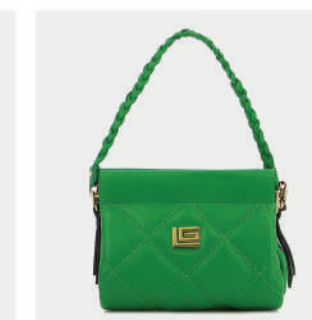

- GENUINE LEATHER
- 3 ADJUSTABLE PURCES
- ADJUSTABLE STRAP
- GOLD GL LOGO
- CHAIN - STRAP
- ZIP POCKET
- DIMENSIONS : L:30cm W:8cm H:13cm

BLACK

TABA

PRODUCT DETAILS

9810000J19G

R.P. 258

- GENUINE LEATHER
- GOLD GL LOGO
- 2 ADJUSTABLE PURCES
- ADJUSTABLE STRAP
- CHAIN - STRAP
- ZIP POCKET
- DIMENSIONS : L:25cm W:5cm H:15cm

BLACK

Emma

Guy Laroche

Nicole

PRODUCT DETAILS

656000008863

R.P. 149

- ECO LEATHER
- 2 ADJUSTABLE STRAPS
- BLACK SILVER LOGO
- ZIP POCKET
- DIMENSIONS : L:22cm W:14cm H:18cm

TABA

PRODUCT DETAILS

991000000511

R.P. 159

- GENUINE LEATHER
- GOLD GL LOGO
- 2 ADJUSTABLE STRAPS
- ZIP & BUCLE CLOSER
- ZIP POCKET
- DIMENSIONS : L:21cm W:10cm H:17cm

BLACK

TABA

FUCHSIA

Cynthia

Guy Laroche

Laura

PRODUCT DETAILS

674000421333

R.P. 99

- GENUINE LEATHER
- ADJUSTABLE CHAIN - STRAP
- GOLD GL LOGO
- ZIP CLOSER
- ZIP POCKET
- DIMENSIONS : L:27cm W:5cm H:18cm

PRODUCT DETAILS