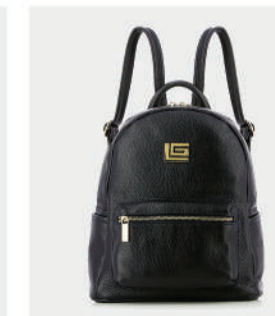

Debra

Guy Laroche

Rachel

PRODUCT DETAILS

69800001850

R.P. 159

- -GENUINE LEATHER
- -SILVER GL LOGO
- -ZIP CLOSER
- -ZIP POCKET
- -DIMENSIONS : L:27cm W:14cm H:34cm

PRODUCT DETAILS

698000421600

R.P.: 169

- -GENUINE LEATHER
- -GOLD LOGO
- -ZIPCLOSER
- -ZIP POCKET
- -DIMENSIONS : L:29cm W:14cm H:32cm

BLACK