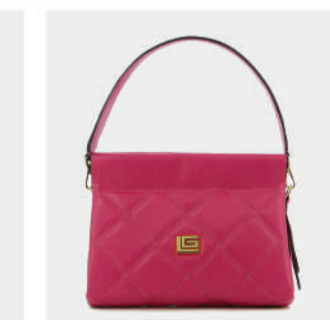

- GENUINE LEATHER
- 3 ADJUSTABLE PURCES
- ADJUSTABLE STRAP
- GOLD GL LOGO
- CHAIN - STRAP
- ZIP POCKET
- DIMENSIONS : L:30cm W:8cm H:13cm

BLACK

TABA

PRODUCT DETAILS

9810000J19G

R.P. 258

- GENUINE LEATHER
- GOLD GL LOGO
- 2 ADJUSTABLE PURCES
- ADJUSTABLE STRAP
- CHAIN - STRAP
- ZIP POCKET
- DIMENSIONS : L:25cm W:5cm H:15cm

BLACK

Emma

Guy Laroche

Nicole

PRODUCT DETAILS

656000008863

R.P. 149

- ECO LEATHER
- 2 ADJUSTABLE STRAPS
- BLACK SILVER LOGO
- ZIP POCKET
- DIMENSIONS : L:22cm W:14cm H:18cm

TABA

PRODUCT DETAILS

991000000511

R.P. 159

- GENUINE LEATHER
- GOLD GL LOGO
- 2 ADJUSTABLE STRAPS
- ZIP & BUCLE CLOSER
- ZIP POCKET
- DIMENSIONS : L:21cm W:10cm H:17cm

BLACK

TABA

FUCHSIA

Cynthia

Guy Laroche

Laura

PRODUCT DETAILS

674000421333

R.P. 99

- GENUINE LEATHER
- ADJUSTABLE CHAIN - STRAP
- GOLD GL LOGO
- ZIP CLOSER
- ZIP POCKET
- DIMENSIONS : L:27cm W:5cm H:18cm

PRODUCT DETAILS