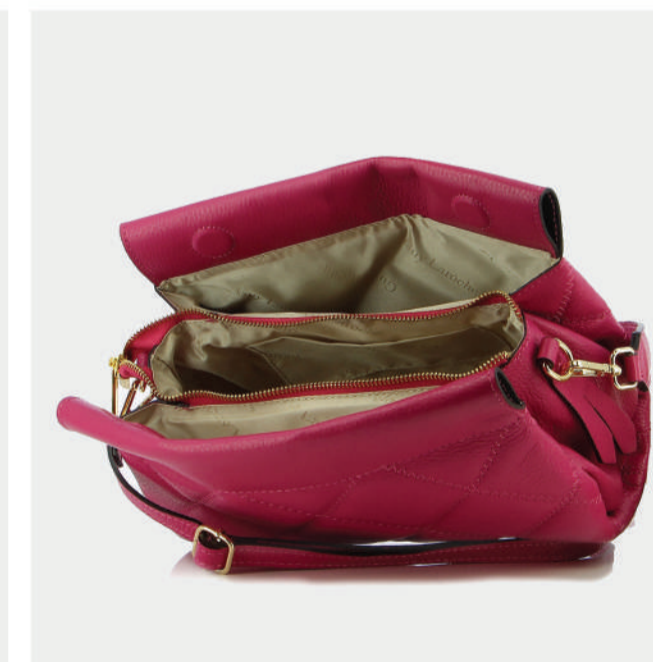

- GENUINE LEATHER
- 3 ADJUSTABLE PURCES
- ADJUSTABLE STRAP
- GOLD GL LOGO
- CHAIN - STRAP
- ZIP POCKET
- DIMENSIONS : L:30cm W:8cm H:13cm

BLACK

TABA

PRODUCT DETAILS

9810000J19G

R.P. 258

- GENUINE LEATHER
- GOLD GL LOGO
- 2 ADJUSTABLE PURCES
- ADJUSTABLE STRAP
- CHAIN - STRAP
- ZIP POCKET
- DIMENSIONS : L:25cm W:5cm H:15cm

BLACK

Emma

Guy Laroche

Nicole

PRODUCT DETAILS

656000008863

R.P. 149

- ECO LEATHER
- 2 ADJUSTABLE STRAPS
- BLACK SILVER LOGO
- ZIP POCKET
- DIMENSIONS : L:22cm W:14cm H:18cm

TABA

PRODUCT DETAILS

991000000511

R.P. 159

- GENUINE LEATHER
- GOLD GL LOGO
- 2 ADJUSTABLE STRAPS
- ZIP & BUCLE CLOSER
- ZIP POCKET
- DIMENSIONS : L:21cm W:10cm H:17cm

BLACK

TABA

FUCHSIA