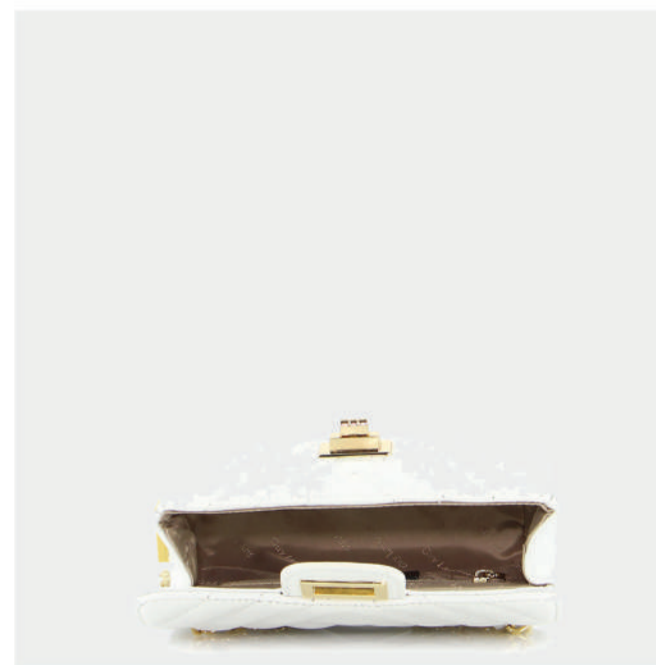

R.P. 119

- GENUINE LEATHER
- GOLD GL LOGO
- CHAIN - STRAP
- ZIP POCKET
- DIMENSIONS : L:20cm W:8cm H:13cm

PRODUCT DETAILS

697000423000

R.P. 119

- GENUINE LEATHER
- GOLD GL LOGO
- CHAIN - STRAP
- ZIP POCKET
- DIMENSIONS : L:20cm W:8cm H:13cm