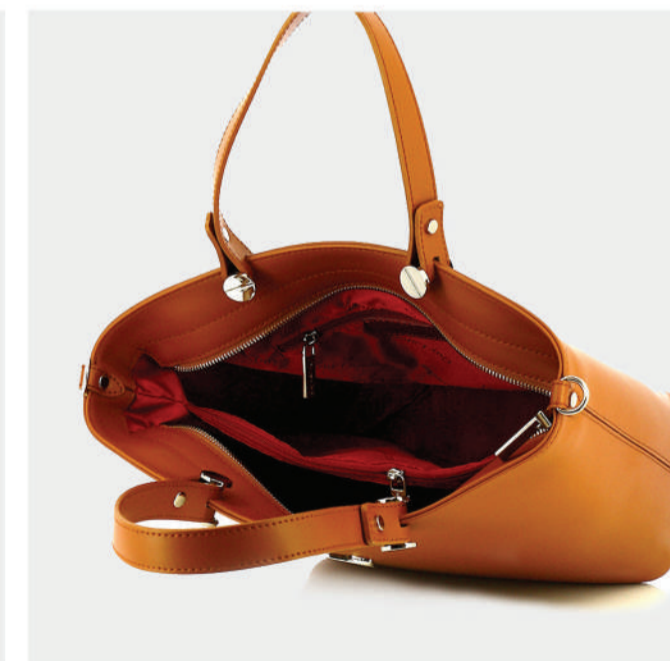

- GENUINE LEATHER
- GOLD GL LOGO
- BUCKLE CLOSER
- ZIP POCKET
- DIMENSIONS : L:27cm W:18cm H:27cm

PRODUCT DETAILS

687000004332

R.P. 169

- GENUINE LEATHER
- SILVER GL LOGO
- ZIP CLOSER
- ZIP POCKET
- DIMENSIONS : L:31cm W:14cm H:32cm